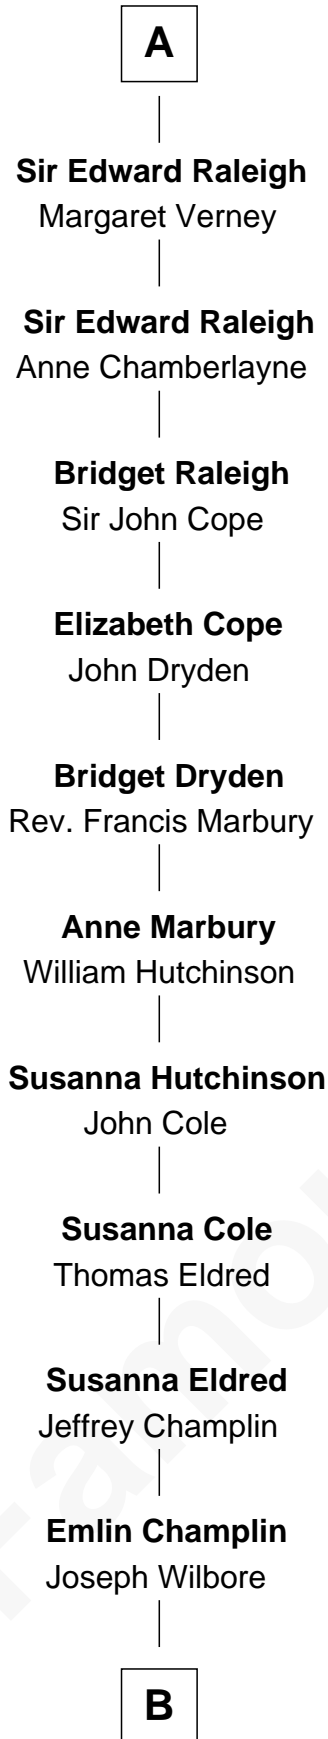

FamousKin.com
Relationship Chart of
Shanghai Pierce
Texas Cattleman

7th cousin 13 times removed of

Anne Boleyn
2nd Wife of King Henry VIII

B

—
Ambless Wilbore
Nathaniel Stoddard

—
Susanna Stoddard
Isaac Pearce

—
Jonathan D. Pearce
Hanna Phillips Head

—
Shanghai Pierce
Texas Cattleman

FamousKin.com