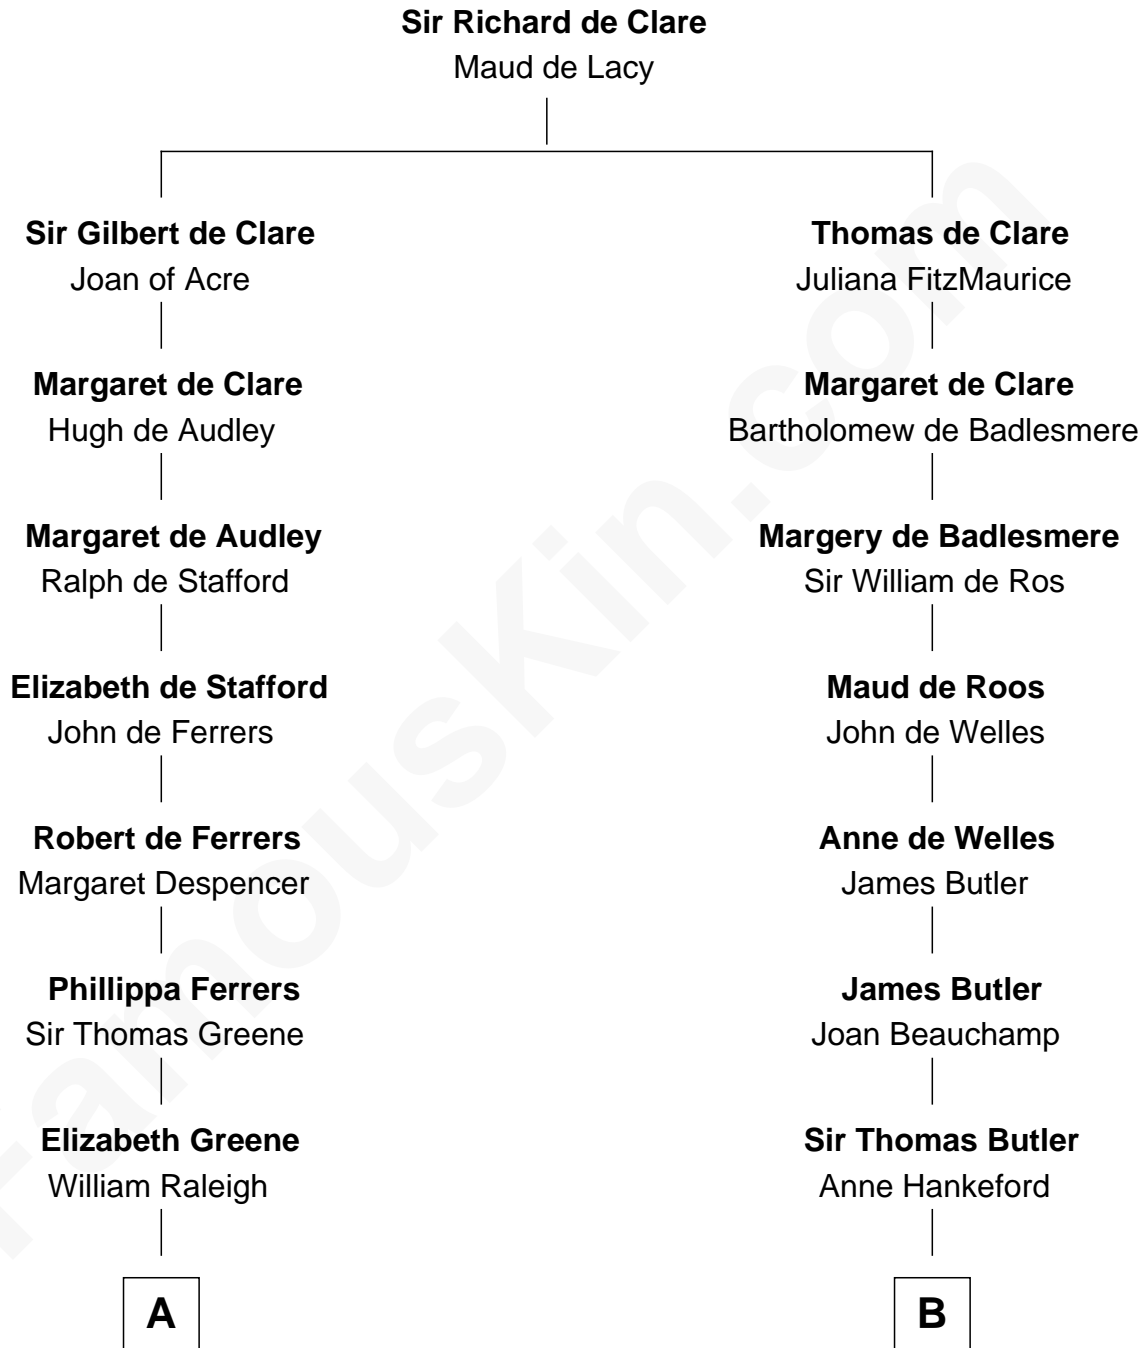

FamousKin.com
Relationship Chart of
Shanghai Pierce
Texas Cattleman

9th cousin 11 times removed of

Anne Boleyn
2nd Wife of King Henry VIII

C

—
Ambless Wilbore
Nathaniel Stoddard

—
Susanna Stoddard
Isaac Pearce

—
Jonathan D. Pearce
Hanna Phillips Head

—
Shanghai Pierce
Texas Cattleman

FamousKin.com