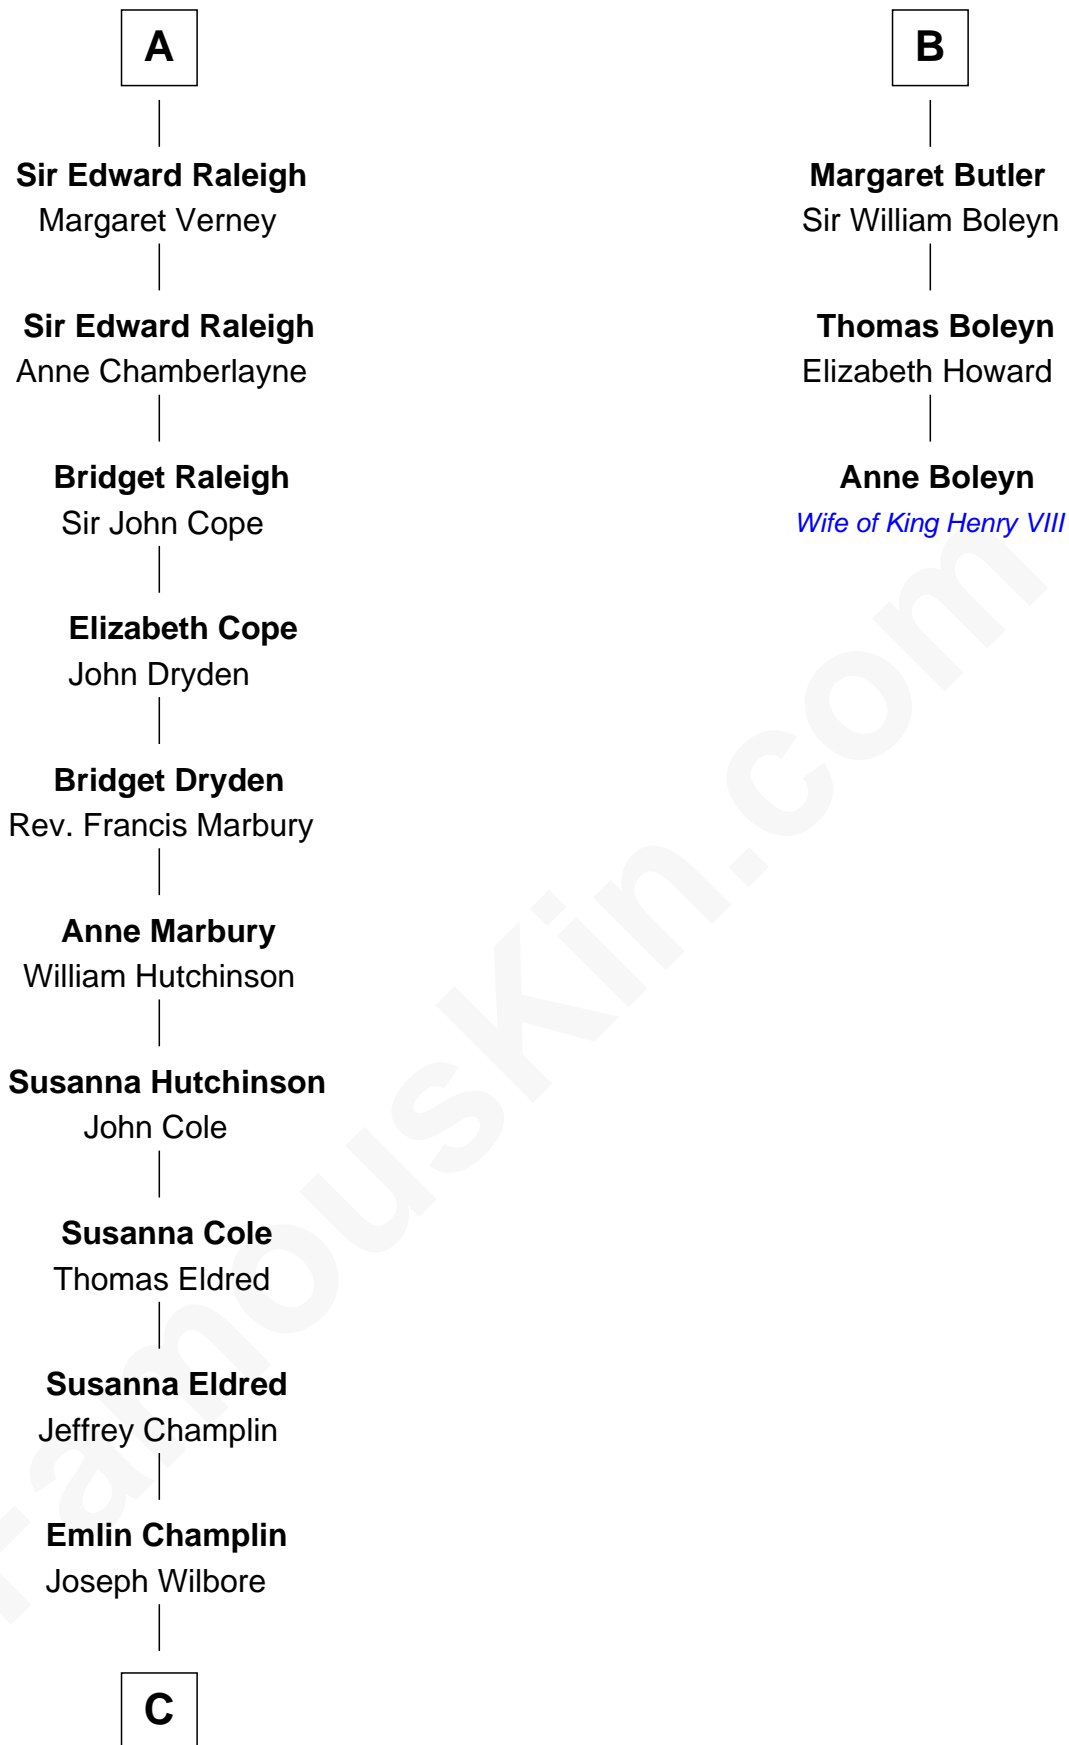

FamousKin.com
Relationship Chart of
Shanghai Pierce
Texas Cattleman

9th cousin 11 times removed of

Anne Boleyn
2nd Wife of King Henry VIII

C

—
Ambless Wilbore
Nathaniel Stoddard

—
Susanna Stoddard
Isaac Pearce

—
Jonathan D. Pearce
Hanna Phillips Head

—
Shanghai Pierce
Texas Cattleman

FamousKin.com