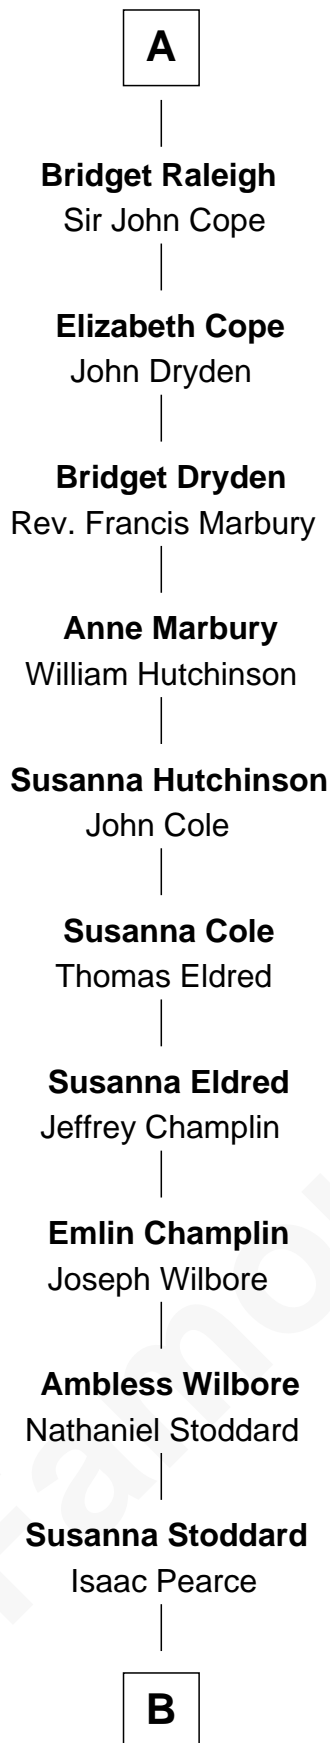

# FamousKin.com

## Relationship Chart of

### Shanghai Pierce

*Texas Cattleman*

7th cousin 11 times removed of

### Anne Boleyn

*2nd Wife of King Henry VIII*

**Edmund Fitzalan**

Alice de Warenne

**B**

Jonathan D. Pearce  
Hanna Phillips Head

Shanghai Pierce  
*Texas Cattleman*

FamousKin.com