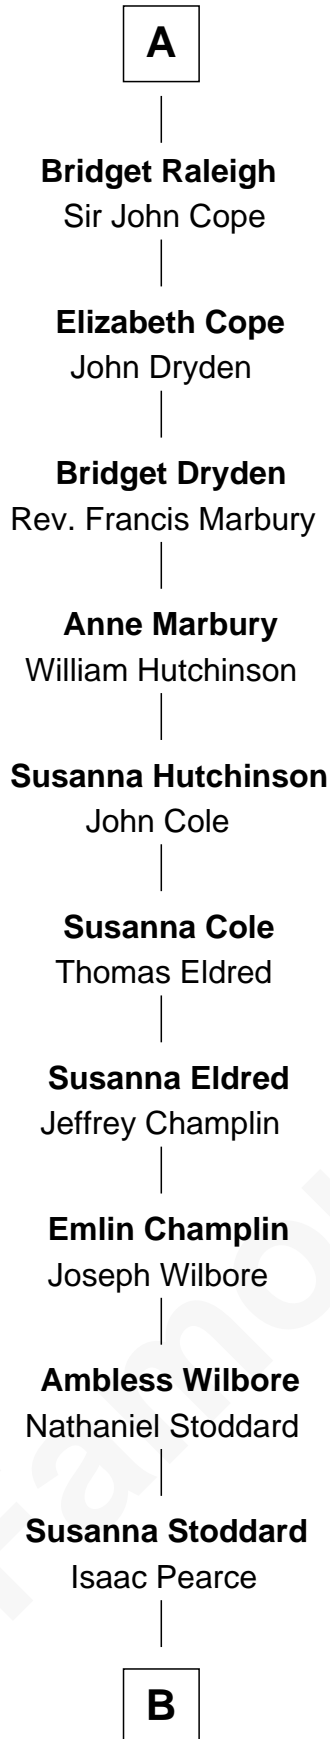

**FamousKin.com**  
**Relationship Chart of**  
**Shanghai Pierce**  
*Texas Cattleman*

6th cousin 12 times removed of

**Anne Boleyn**  
*2nd Wife of King Henry VIII*

**B**

Jonathan D. Pearce  
Hanna Phillips Head

Shanghai Pierce  
*Texas Cattleman*

FamousKin.com