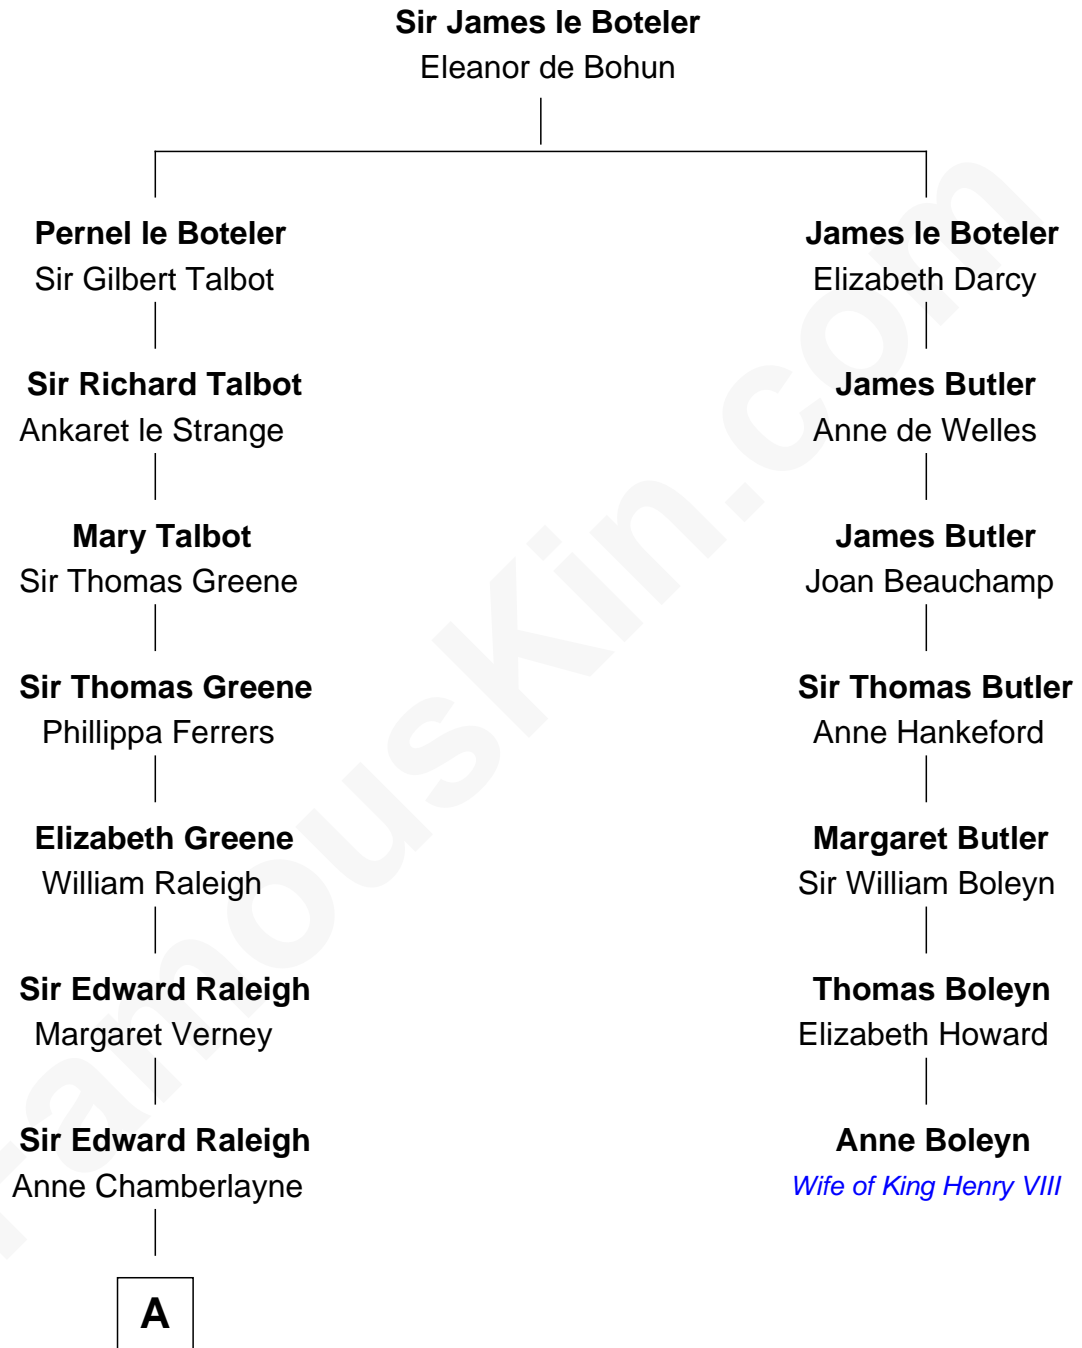

**FamousKin.com**  
**Relationship Chart of**  
**Shanghai Pierce**  
*Texas Cattleman*

6th cousin 12 times removed of

**Anne Boleyn**  
*2nd Wife of King Henry VIII*

**B**

Jonathan D. Pearce  
Hanna Phillips Head

Shanghai Pierce  
*Texas Cattleman*

FamousKin.com