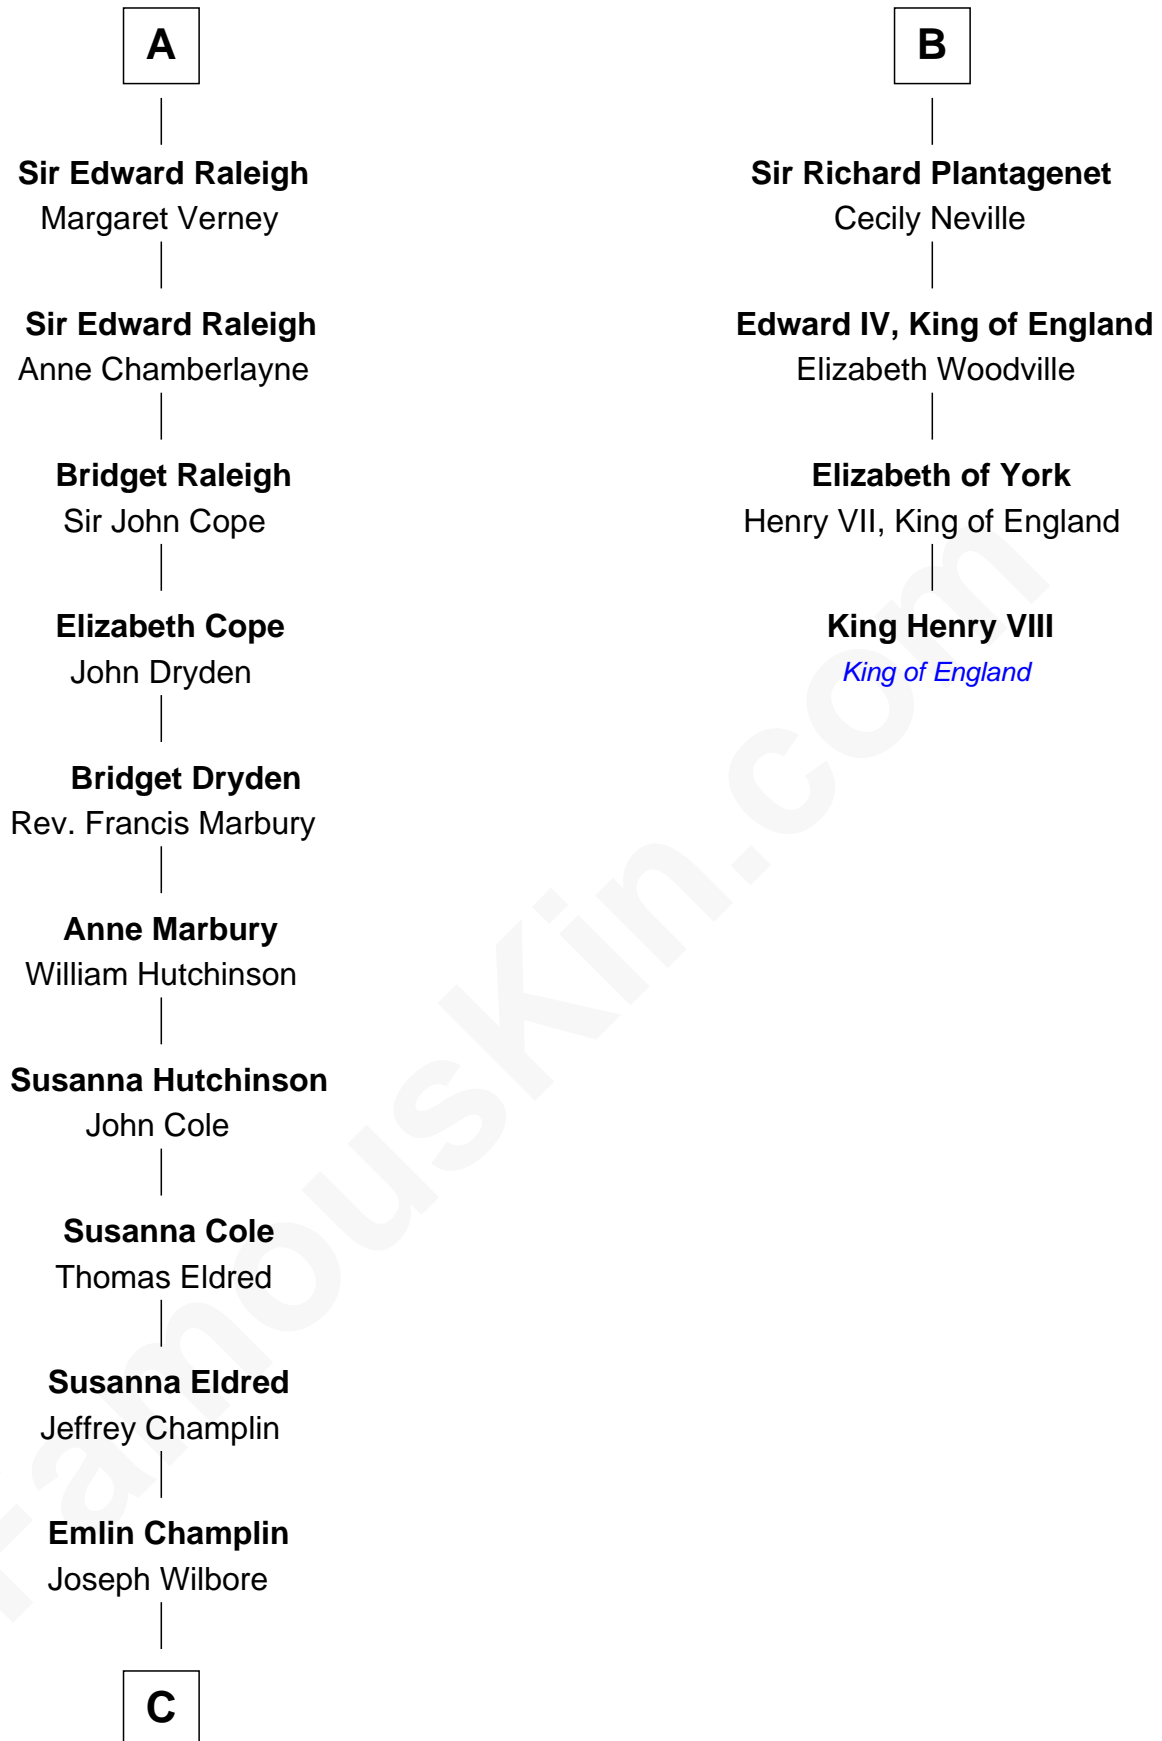

FamousKin.com
Relationship Chart of
Shanghai Pierce
Texas Cattleman

10th cousin 10 times removed of
King Henry VIII
King of England

C

—
Ambless Wilbore
Nathaniel Stoddard

—
Susanna Stoddard
Isaac Pearce

—
Jonathan D. Pearce
Hanna Phillips Head

—
Shanghai Pierce
Texas Cattleman

FamousKin.com