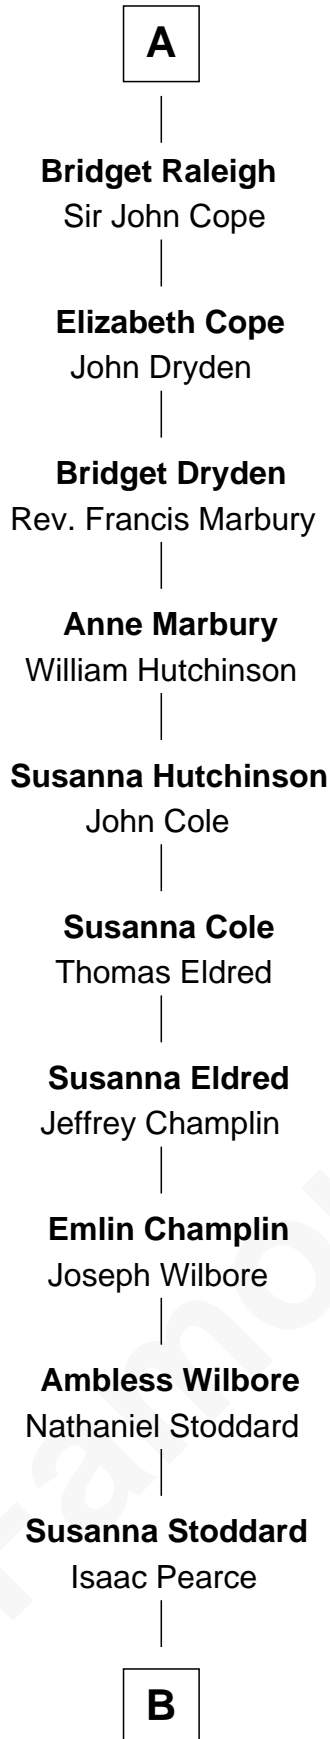

**FamousKin.com**  
**Relationship Chart of**  
**Shanghai Pierce**  
*Texas Cattleman*

6th cousin 12 times removed of

**King Henry VIII**  
*King of England*

**Edmund Fitzalan**  
 Alice de Warenne

**B**

Jonathan D. Pearce  
Hanna Phillips Head

Shanghai Pierce  
*Texas Cattleman*

FamousKin.com