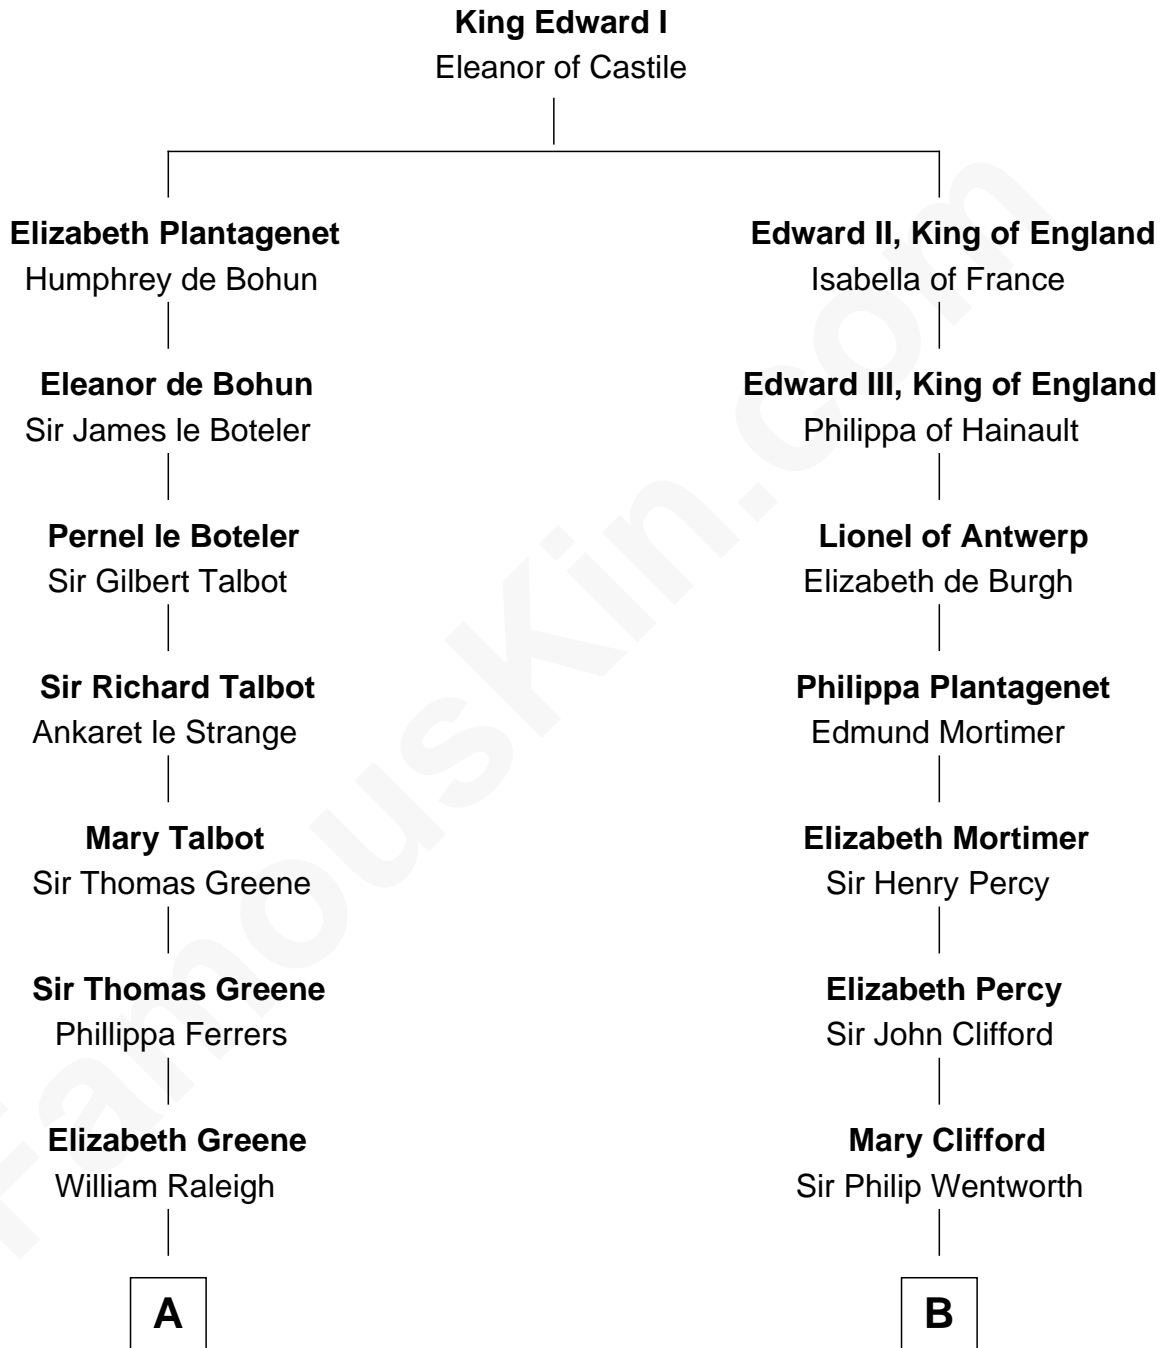

## Relationship Chart of

### Shanghai Pierce

*Texas Cattleman*

9th cousin 11 times removed of

### Jane Seymour

*3rd Wife of King Henry VIII*

**C**

—  
**Ambless Wilbore**  
Nathaniel Stoddard

—  
**Susanna Stoddard**  
Isaac Pearce

—  
**Jonathan D. Pearce**  
Hanna Phillips Head

—  
**Shanghai Pierce**  
*Texas Cattleman*