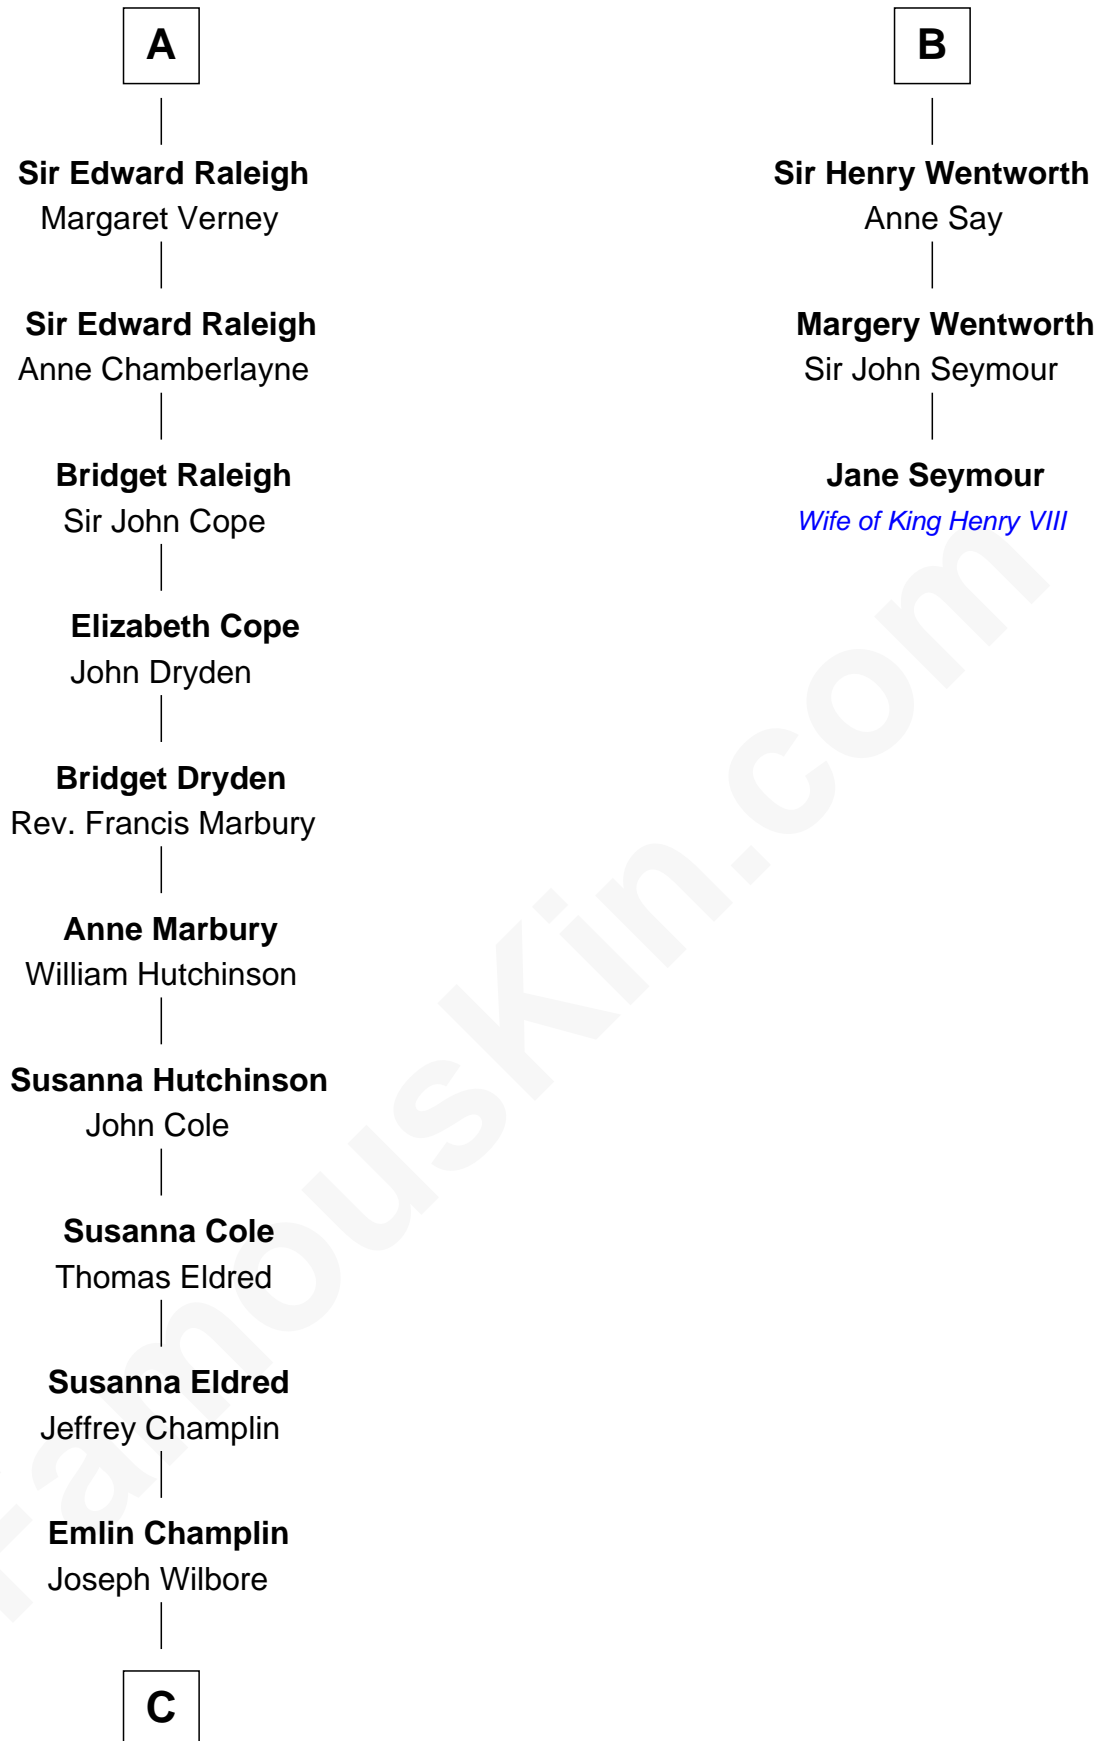

## Relationship Chart of

### Shanghai Pierce

*Texas Cattleman*

9th cousin 11 times removed of

### Jane Seymour

*3rd Wife of King Henry VIII*

**C**

—  
**Ambless Wilbore**  
Nathaniel Stoddard

—  
**Susanna Stoddard**  
Isaac Pearce

—  
**Jonathan D. Pearce**  
Hanna Phillips Head

—  
**Shanghai Pierce**  
*Texas Cattleman*