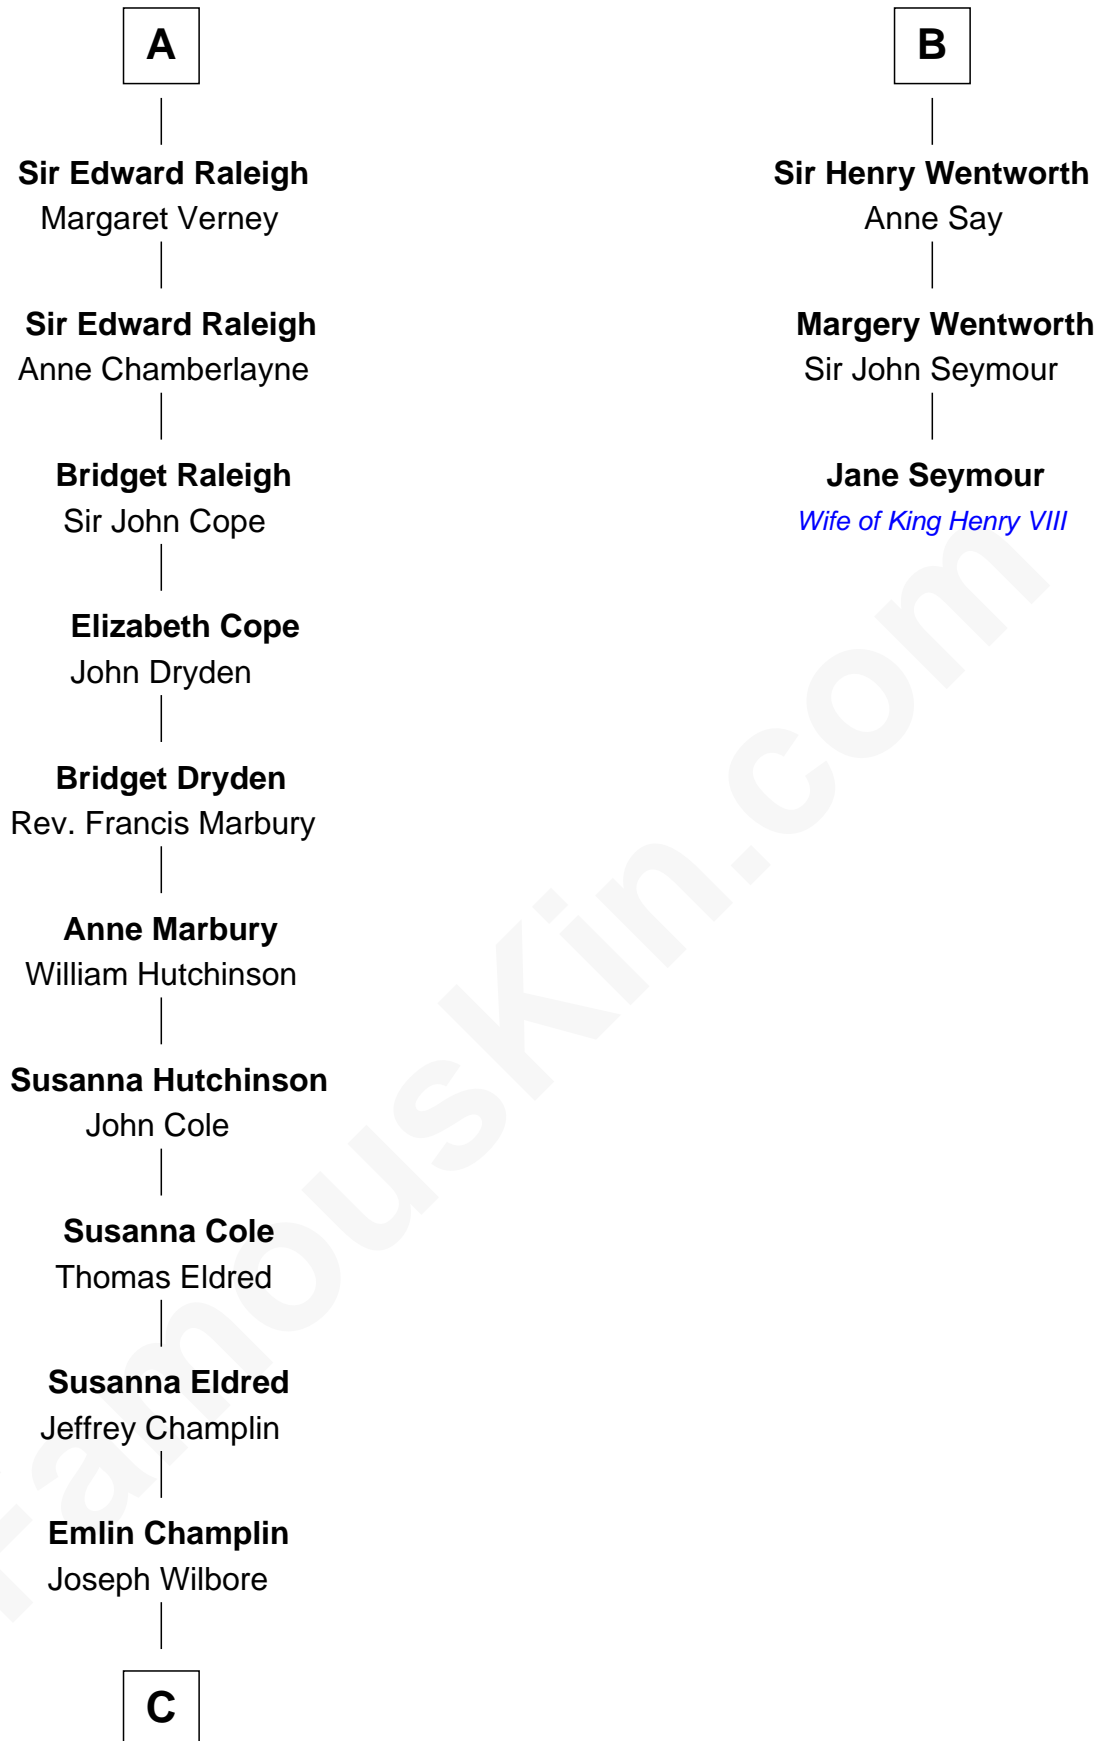

FamousKin.com
Relationship Chart of
Shanghai Pierce
Texas Cattleman

9th cousin 11 times removed of

Jane Seymour
3rd Wife of King Henry VIII

C

—
Ambless Wilbore
Nathaniel Stoddard

—
Susanna Stoddard
Isaac Pearce

—
Jonathan D. Pearce
Hanna Phillips Head

—
Shanghai Pierce
Texas Cattleman

FamousKin.com