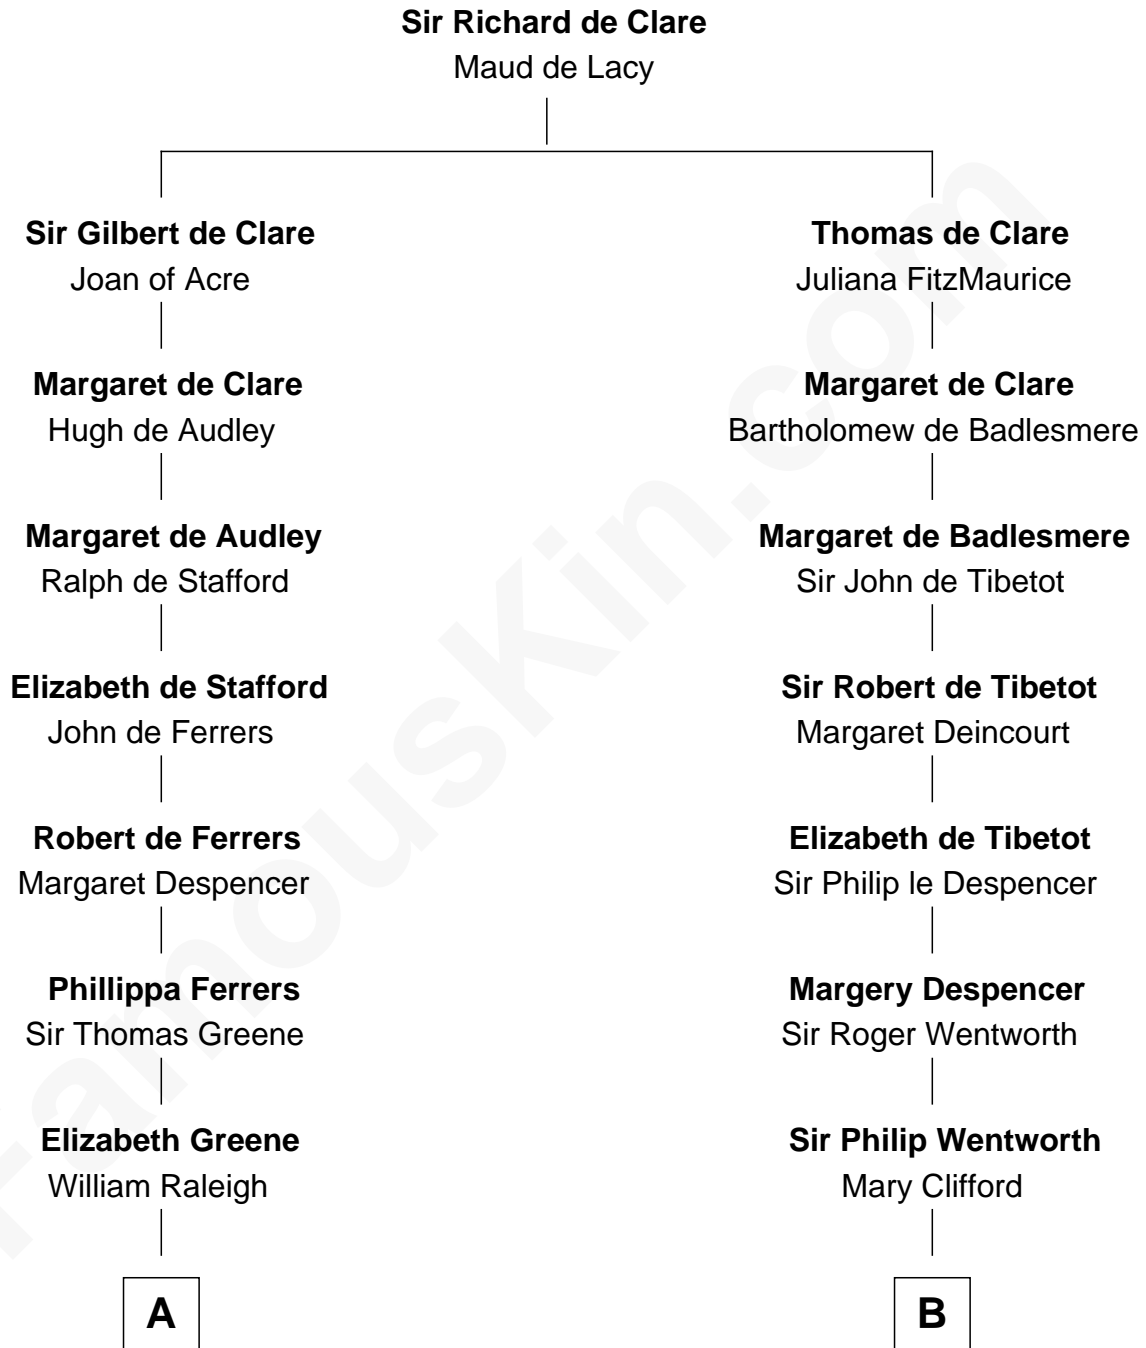

FamousKin.com
Relationship Chart of
Shanghai Pierce
Texas Cattleman

9th cousin 11 times removed of

Jane Seymour
3rd Wife of King Henry VIII

C

—
Ambless Wilbore
Nathaniel Stoddard

—
Susanna Stoddard
Isaac Pearce

—
Jonathan D. Pearce
Hanna Phillips Head

—
Shanghai Pierce
Texas Cattleman

FamousKin.com