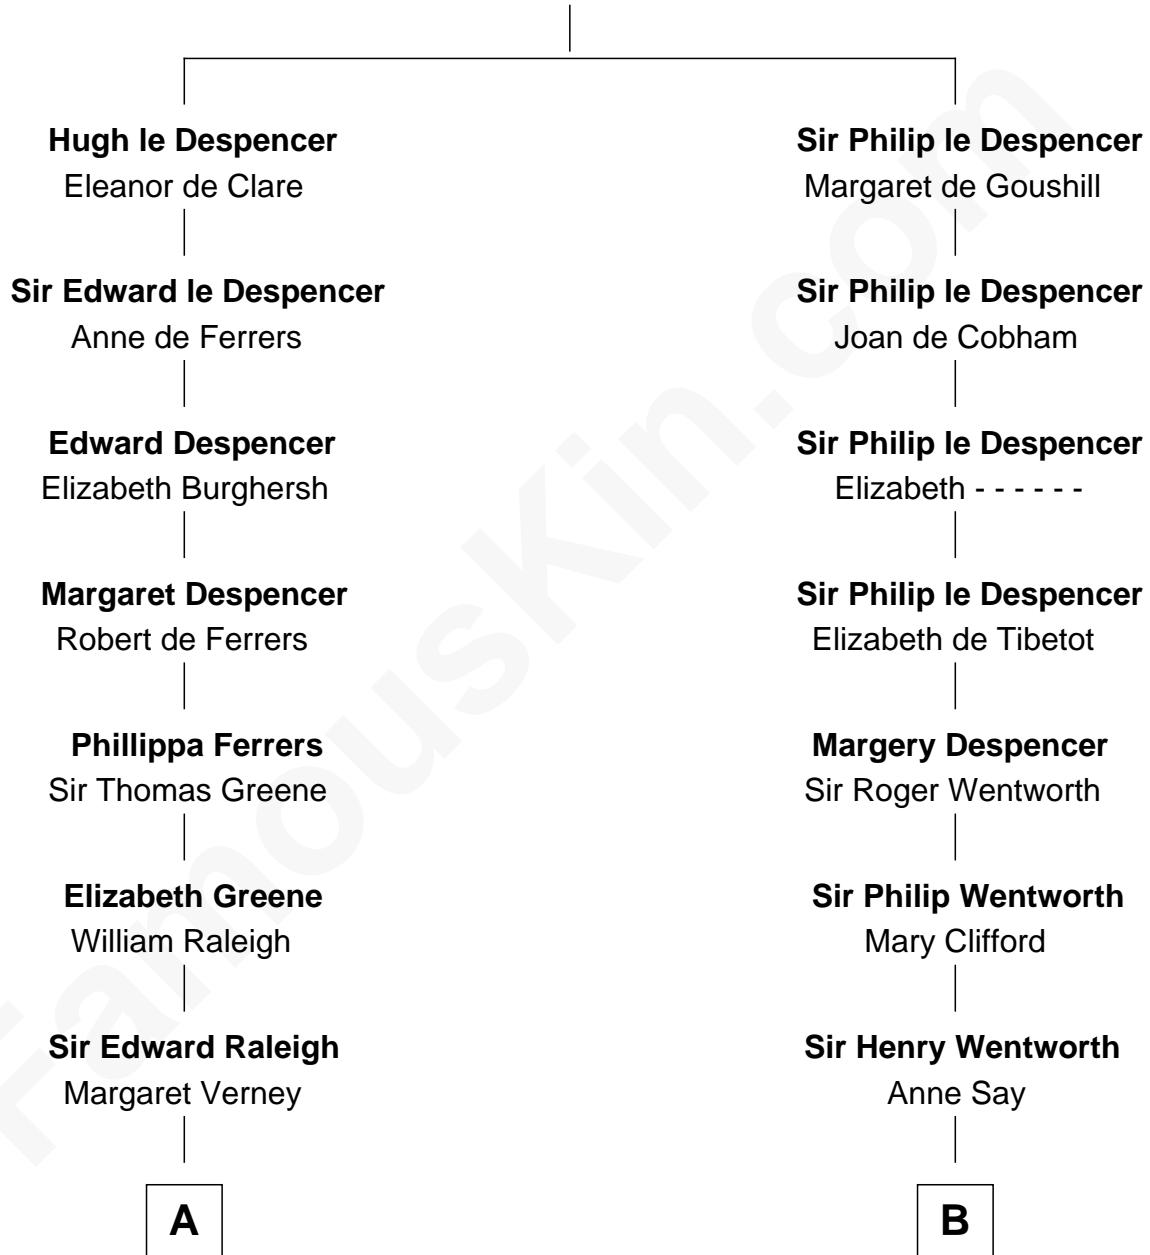

**FamousKin.com**  
**Relationship Chart of**  
**Shanghai Pierce**  
*Texas Cattleman*

8th cousin 11 times removed of

**Jane Seymour**  
*3rd Wife of King Henry VIII*

**Sir Hugh le Despencer**  
 Isabella de Beauchamp

**C**

—  
**Susanna Stoddard**

Isaac Pearce

—  
**Jonathan D. Pearce**

Hanna Phillips Head

—  
**Shanghai Pierce**

*Texas Cattleman*

FamousKin.com