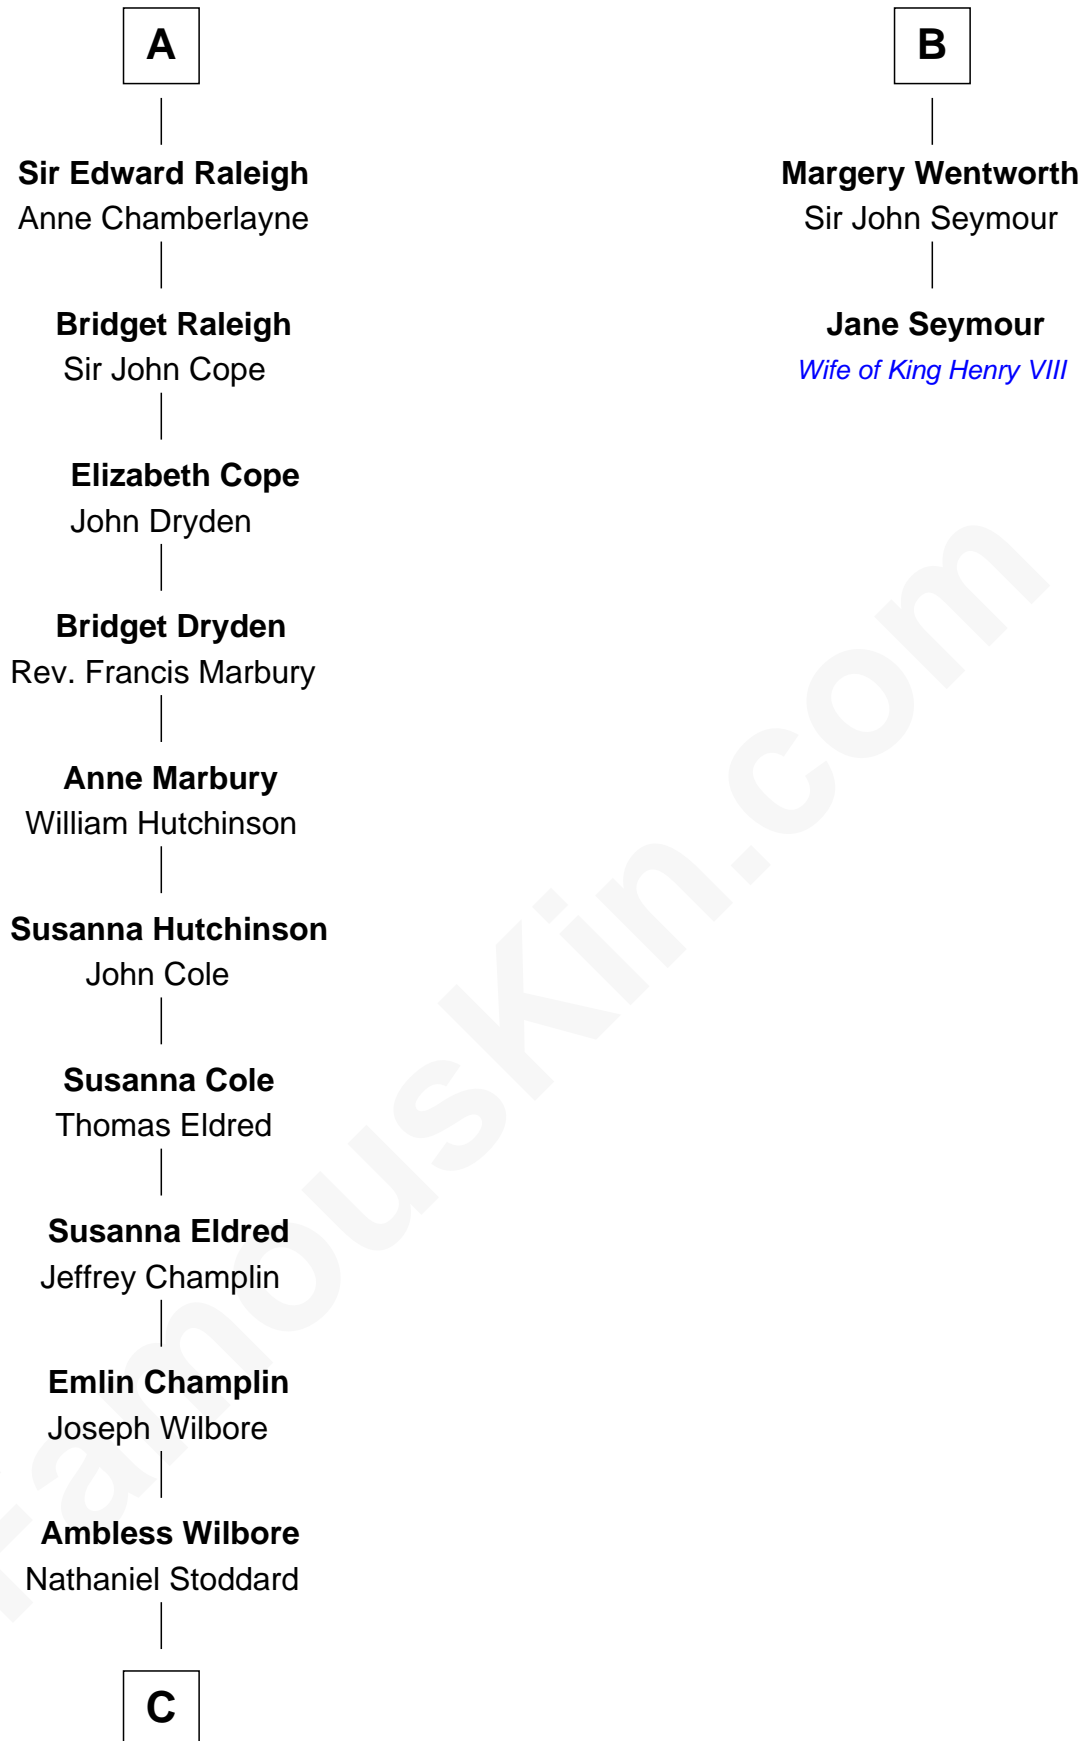

**FamousKin.com**  
**Relationship Chart of**  
**Shanghai Pierce**  
*Texas Cattleman*

8th cousin 11 times removed of

**Jane Seymour**  
*3rd Wife of King Henry VIII*

**Sir Hugh le Despencer**  
 Isabella de Beauchamp

**C**

—  
**Susanna Stoddard**

Isaac Pearce

—  
**Jonathan D. Pearce**

Hanna Phillips Head

—  
**Shanghai Pierce**

*Texas Cattleman*

FamousKin.com