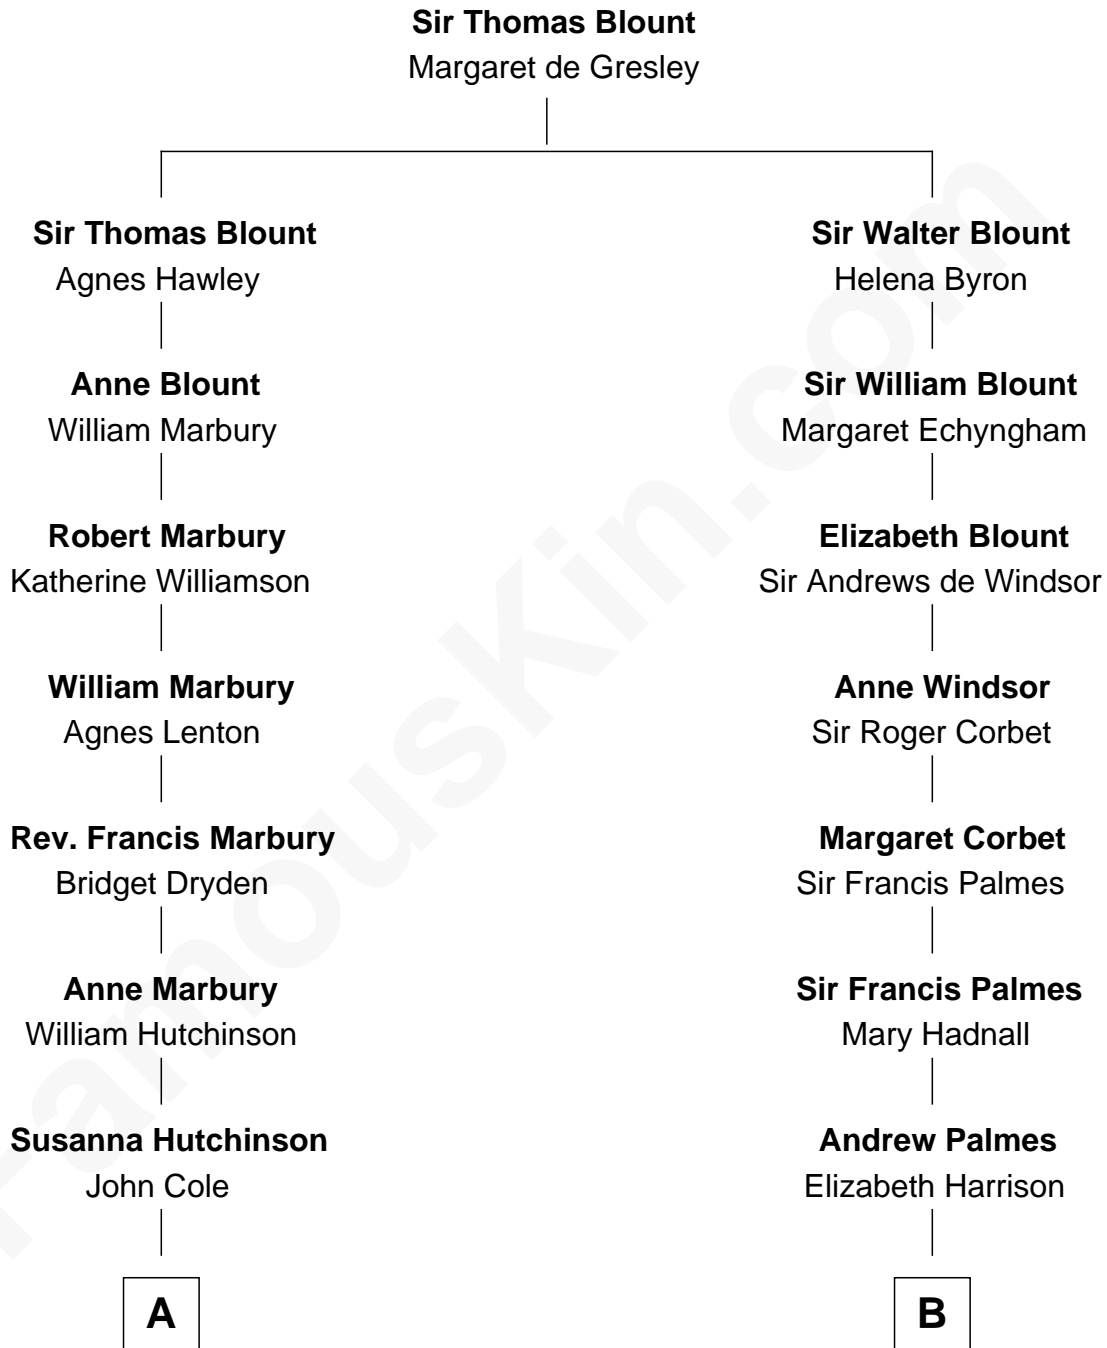

## Relationship Chart of

### Shanghai Pierce

*Texas Cattleman*

13th cousin 5 times removed of

**Benedict Cumberbatch**  
*Movie, Television and Stage Actor*

Timothy Carlton Congdon Cumberbatch

Wanda Ventham

**Benedict Cumberbatch**