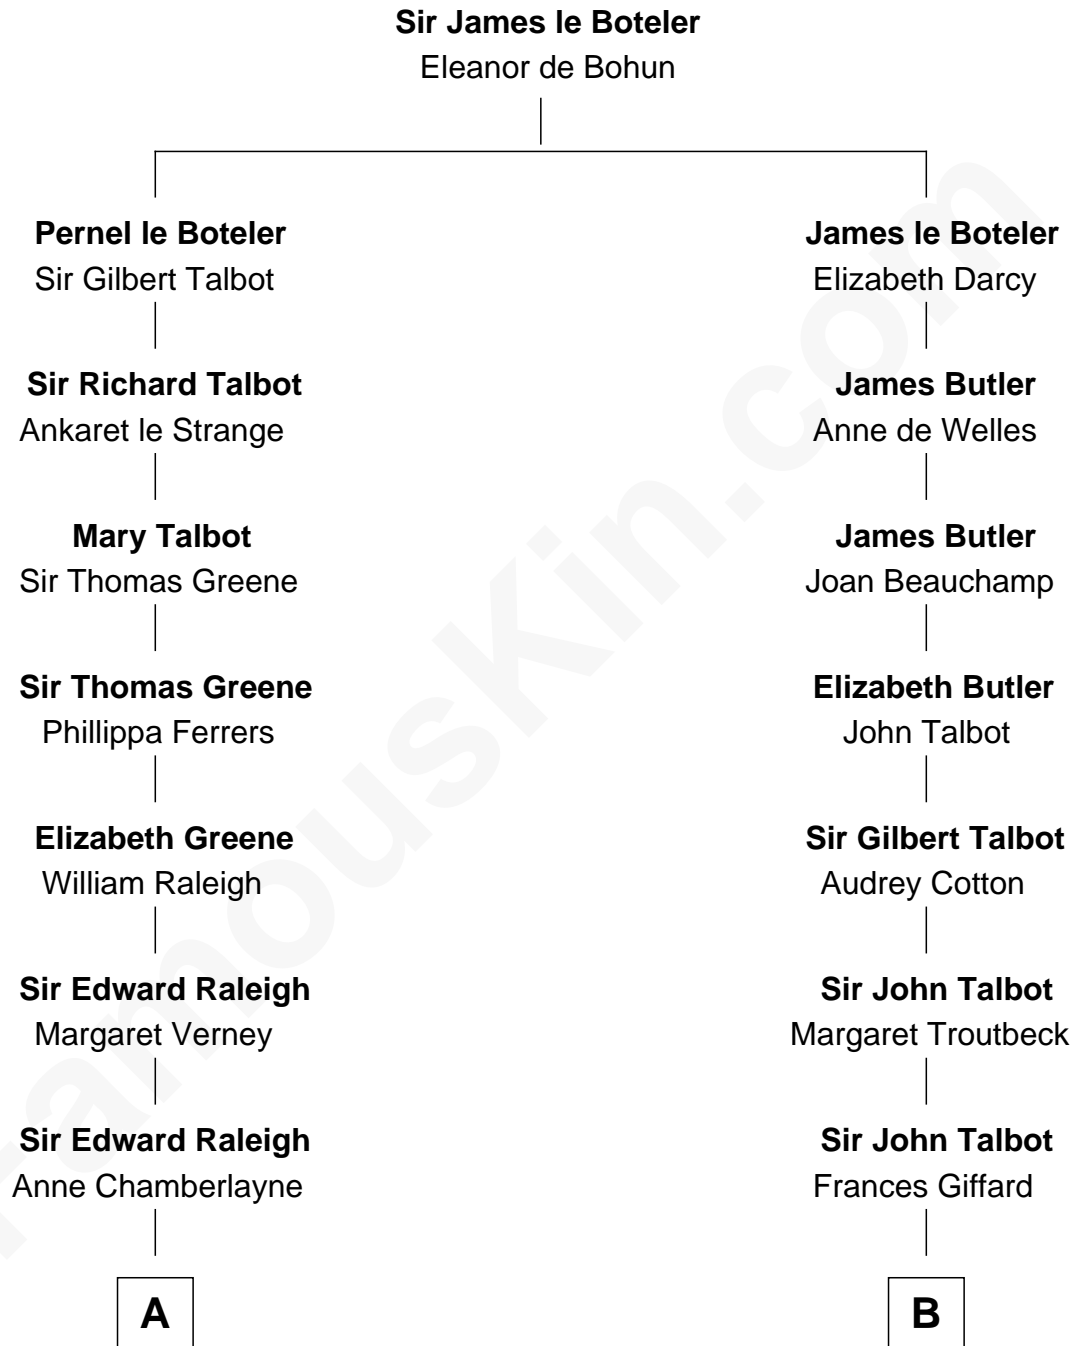

FamousKin.com
Relationship Chart of
Shanghai Pierce
Texas Cattleman

18th cousin 1 time removed of

Benedict Cumberbatch
Movie, Television and Stage Actor

C

Jonathan D. Pearce
Hanna Phillips Head

Shanghai Pierce
Texas Cattleman