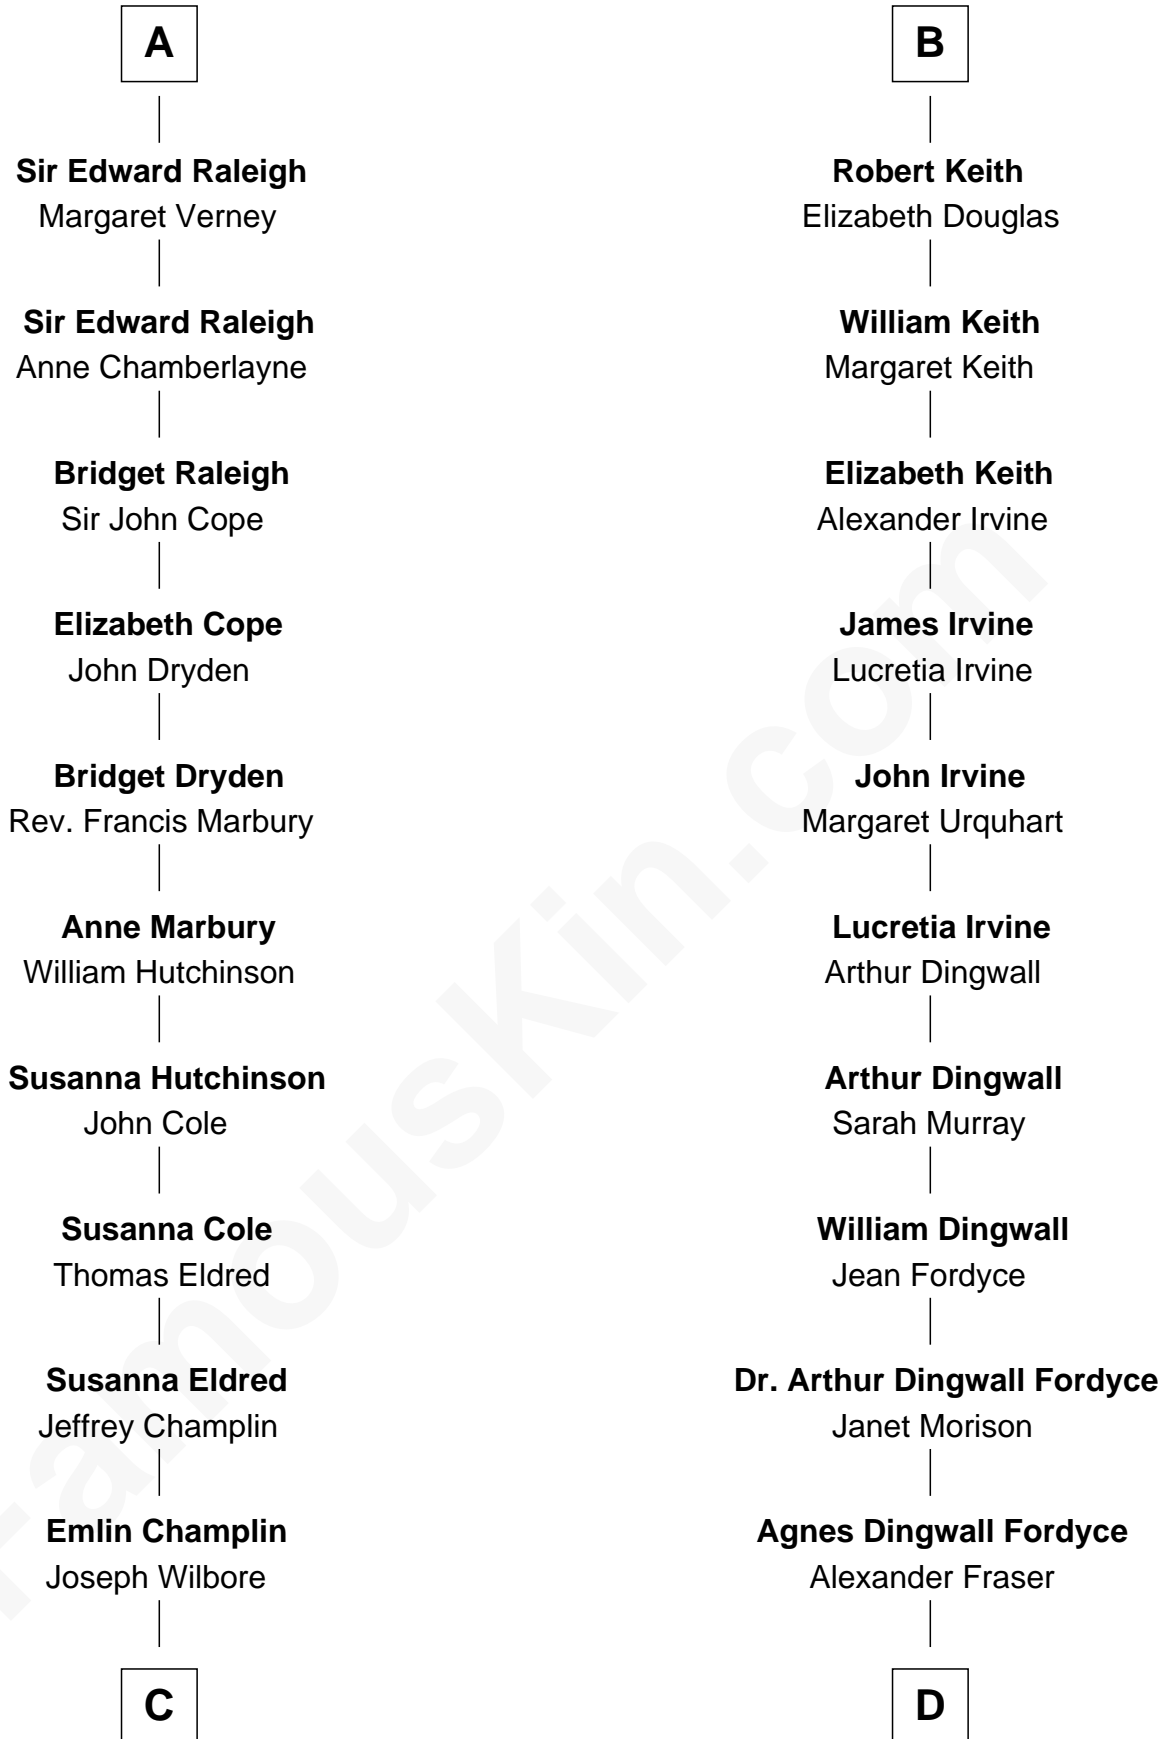

FamousKin.com Relationship Chart of

Shanghai Pierce

Texas Cattleman

20th cousin of

Alan Turing

WWII Codebreaker of Nazi Enigma Machine

C

Ambless Wilbore
Nathaniel Stoddard

Susanna Stoddard
Isaac Pearce

Jonathan D. Pearce
Hanna Phillips Head

Shanghai Pierce
Texas Cattleman

D

Jean Stewart Fraser
John Robert Turing

Rev. John Robert Turing
Fanny Montague Boyd

Julius Matheson Turing
Ethel Sara Stoney