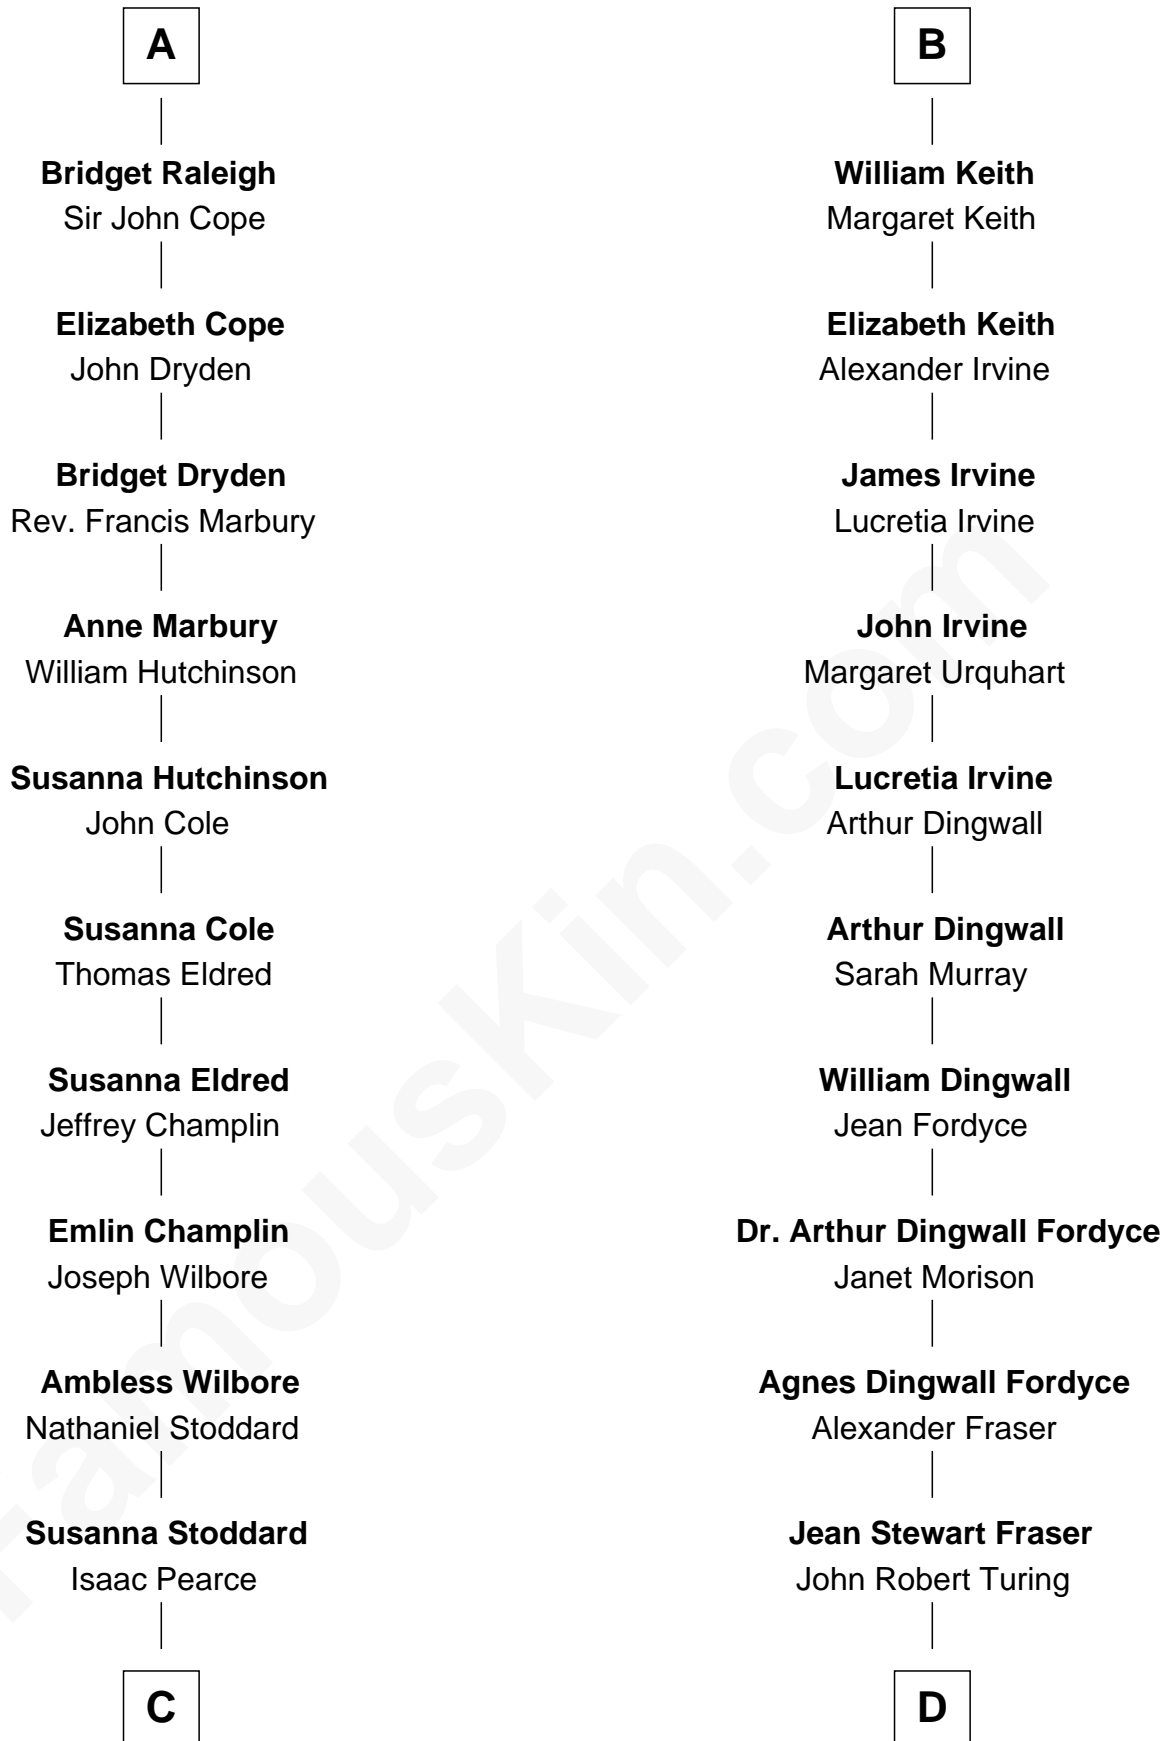

**FamousKin.com**  
**Relationship Chart of**  
**Shanghai Pierce**  
*Texas Cattleman*

18th cousin 1 time removed of

**Alan Turing**  
*WWII Codebreaker of Nazi Enigma Machine*

**C**

**Jonathan D. Pearce**  
Hanna Phillips Head

**Shanghai Pierce**  
*Texas Cattleman*

**D**

**Rev. John Robert Turing**  
Fanny Montague Boyd

**Julius Matheson Turing**  
Ethel Sara Stoney

**Alan Turing**  
*WWII Codebreaker of Nazi Enigma Machine*

FamousKin.com