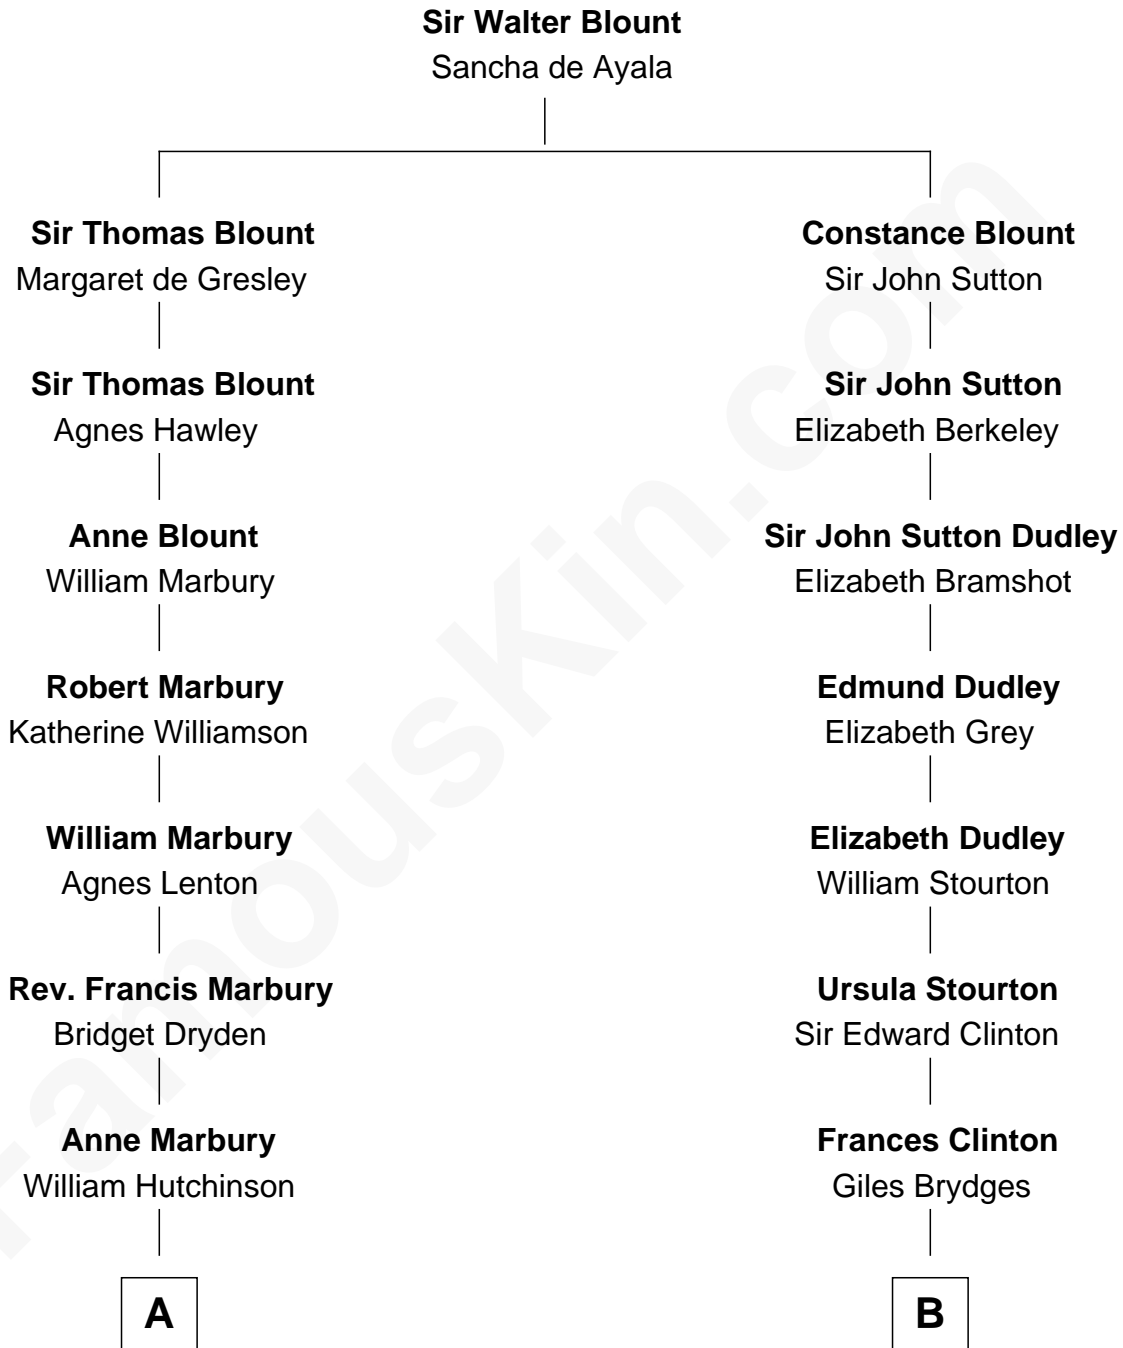

FamousKin.com
Relationship Chart of
Shanghai Pierce
Texas Cattleman

14th cousin 4 times removed of
Queen Elizabeth II
Queen of the United Kingdom

C

Elizabeth Bowes-Lyon
George VI, King of the United Kingdom

Queen Elizabeth II
Queen of the United Kingdom

FamousKin.com