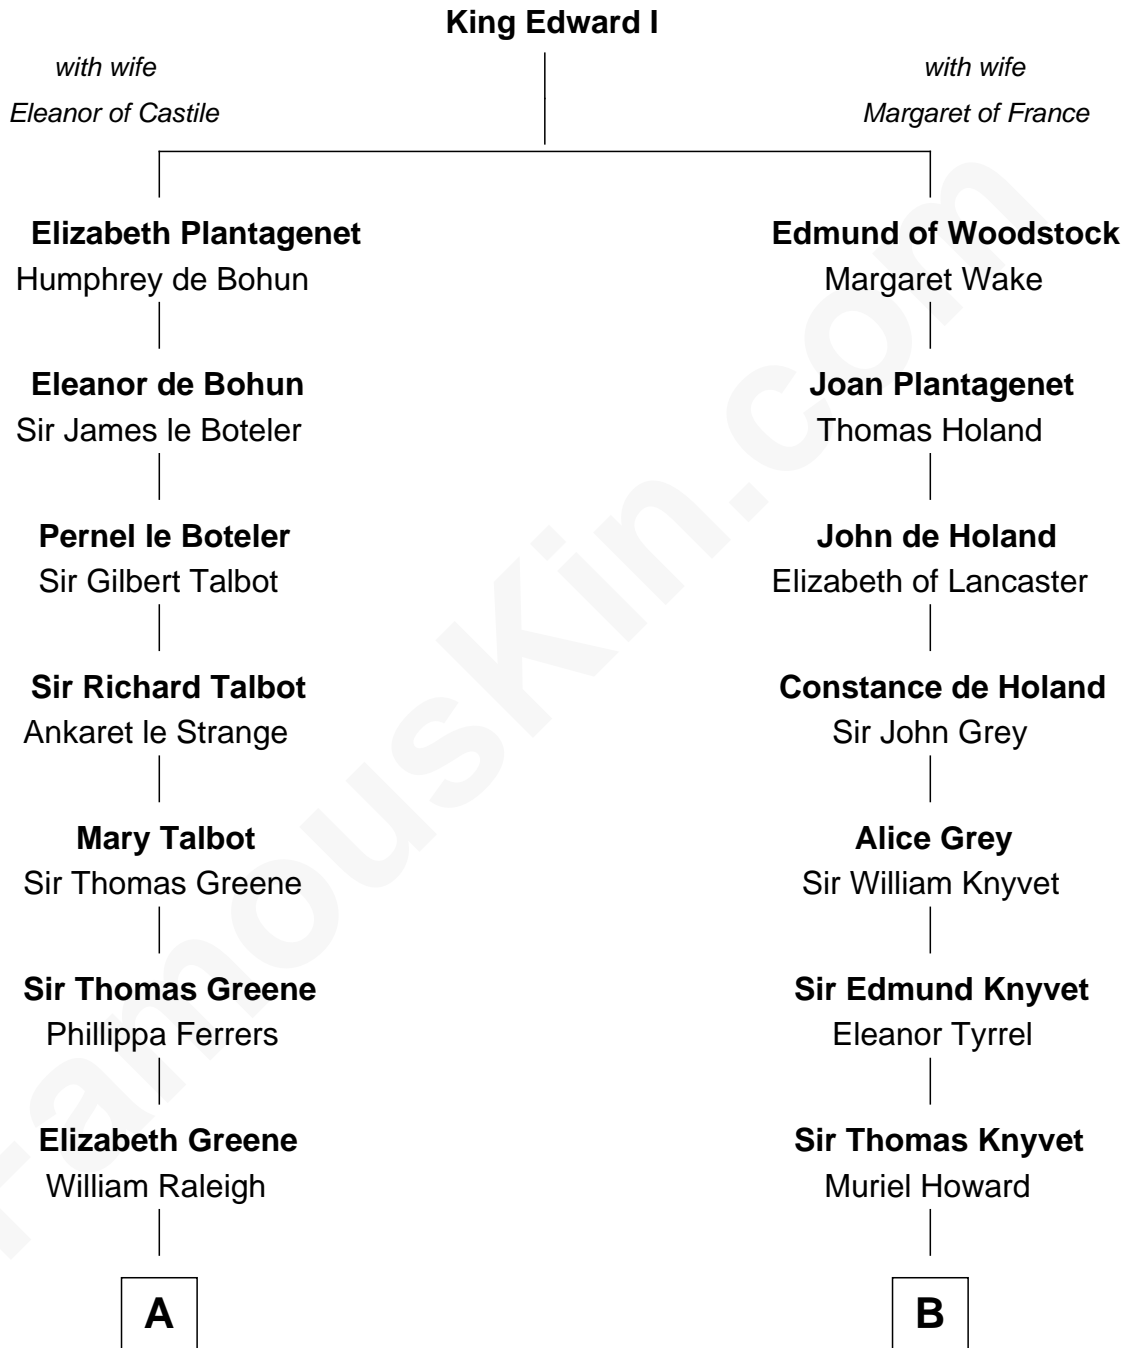

FamousKin.com Relationship Chart of

Shanghai Pierce

Texas Cattleman

20th cousin of

Tilda Swinton

Movie Actress

C

Ambless Wilbore
Nathaniel Stoddard

Susanna Stoddard
Isaac Pearce

Jonathan D. Pearce
Hanna Phillips Head

Shanghai Pierce
Texas Cattleman

D

Gertrude Clare Fetherstonhaugh
Cecil George Herbert Alers-Hankey

Mariora Beatrice Evelyn Rochfort Alers-Hankey
Alan Henry Campbell Swinton