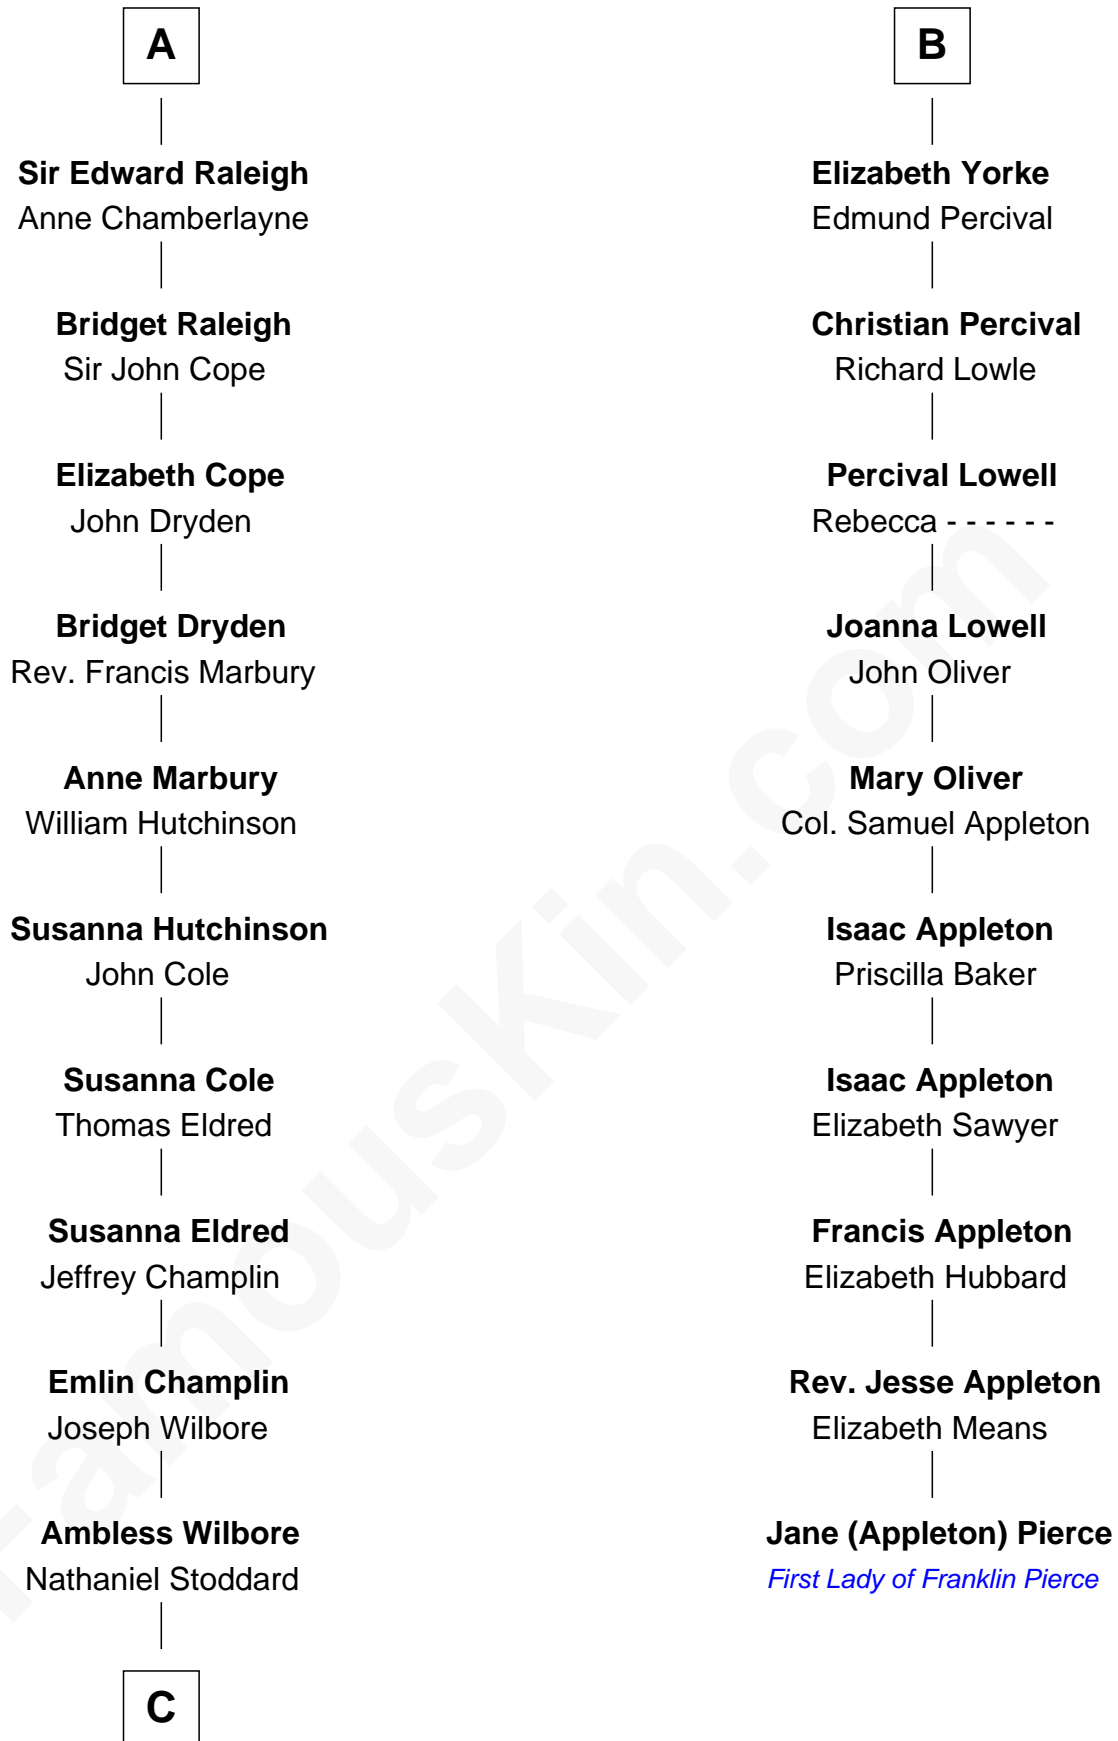

FamousKin.com
Relationship Chart of
Shanghai Pierce
Texas Cattleman

16th cousin 3 times removed of

Jane (Appleton) Pierce
First Lady of President Franklin Pierce

C

—
Susanna Stoddard

Isaac Pearce

—
Jonathan D. Pearce

Hanna Phillips Head

—
Shanghai Pierce

Texas Cattleman

FamousKin.com