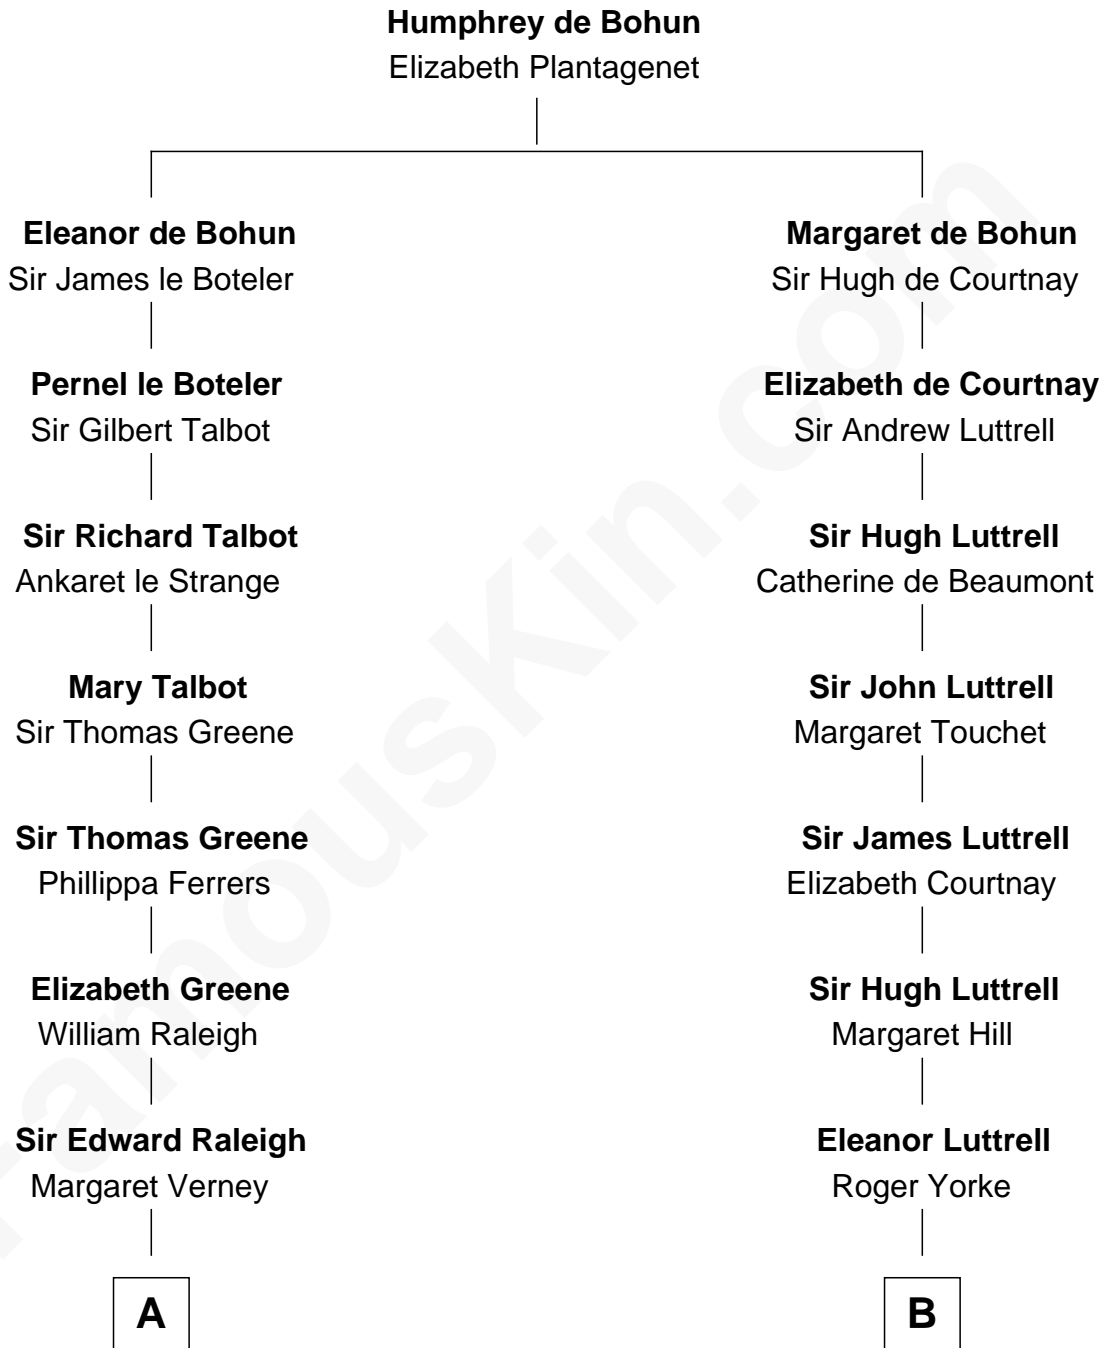

FamousKin.com
Relationship Chart of
Shanghai Pierce
Texas Cattleman

16th cousin 3 times removed of

Jane (Appleton) Pierce
First Lady of President Franklin Pierce

C

—
Susanna Stoddard

Isaac Pearce

—
Jonathan D. Pearce

Hanna Phillips Head

—
Shanghai Pierce

Texas Cattleman

FamousKin.com