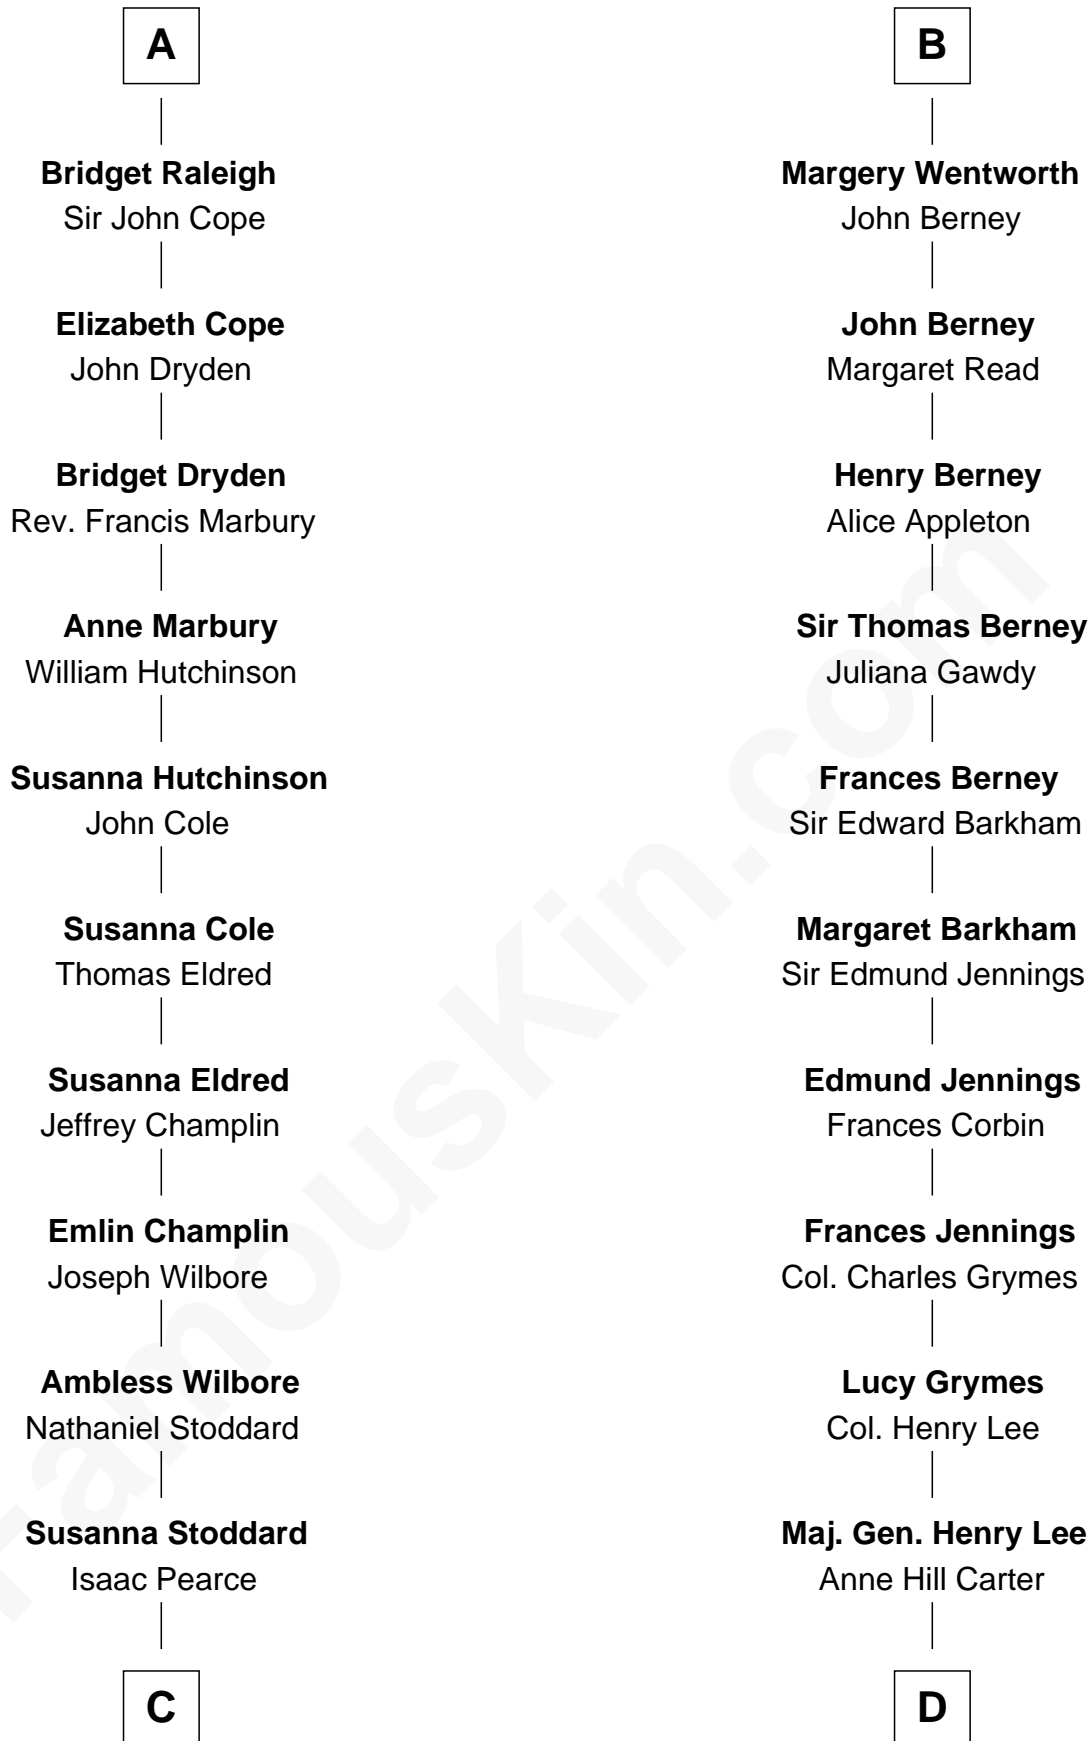

FamousKin.com Relationship Chart of

Shanghai Pierce

Texas Cattleman

18th cousin of

Fitzhugh Lee

40th Governor of Virginia

Hugh le Despencer

Eleanor de Clare

Elizabeth Greene

William Raleigh

Sir Edward Raleigh

Margaret Verney

Sir Edward Raleigh

Anne Chamberlayne

A

Isabel le Despencer

Sir Thomas Tyrrell

Humphrey Tyrrell

Isabel Helion

Anne Tyrrell

Sir Roger Wentworth

B

C

Jonathan D. Pearce
Hanna Phillips Head

Shanghai Pierce
Texas Cattleman

D

Sydney Smith Lee
Anna Maria Mason

Fitzhugh Lee
40th Governor of Virginia

FamousKin.com