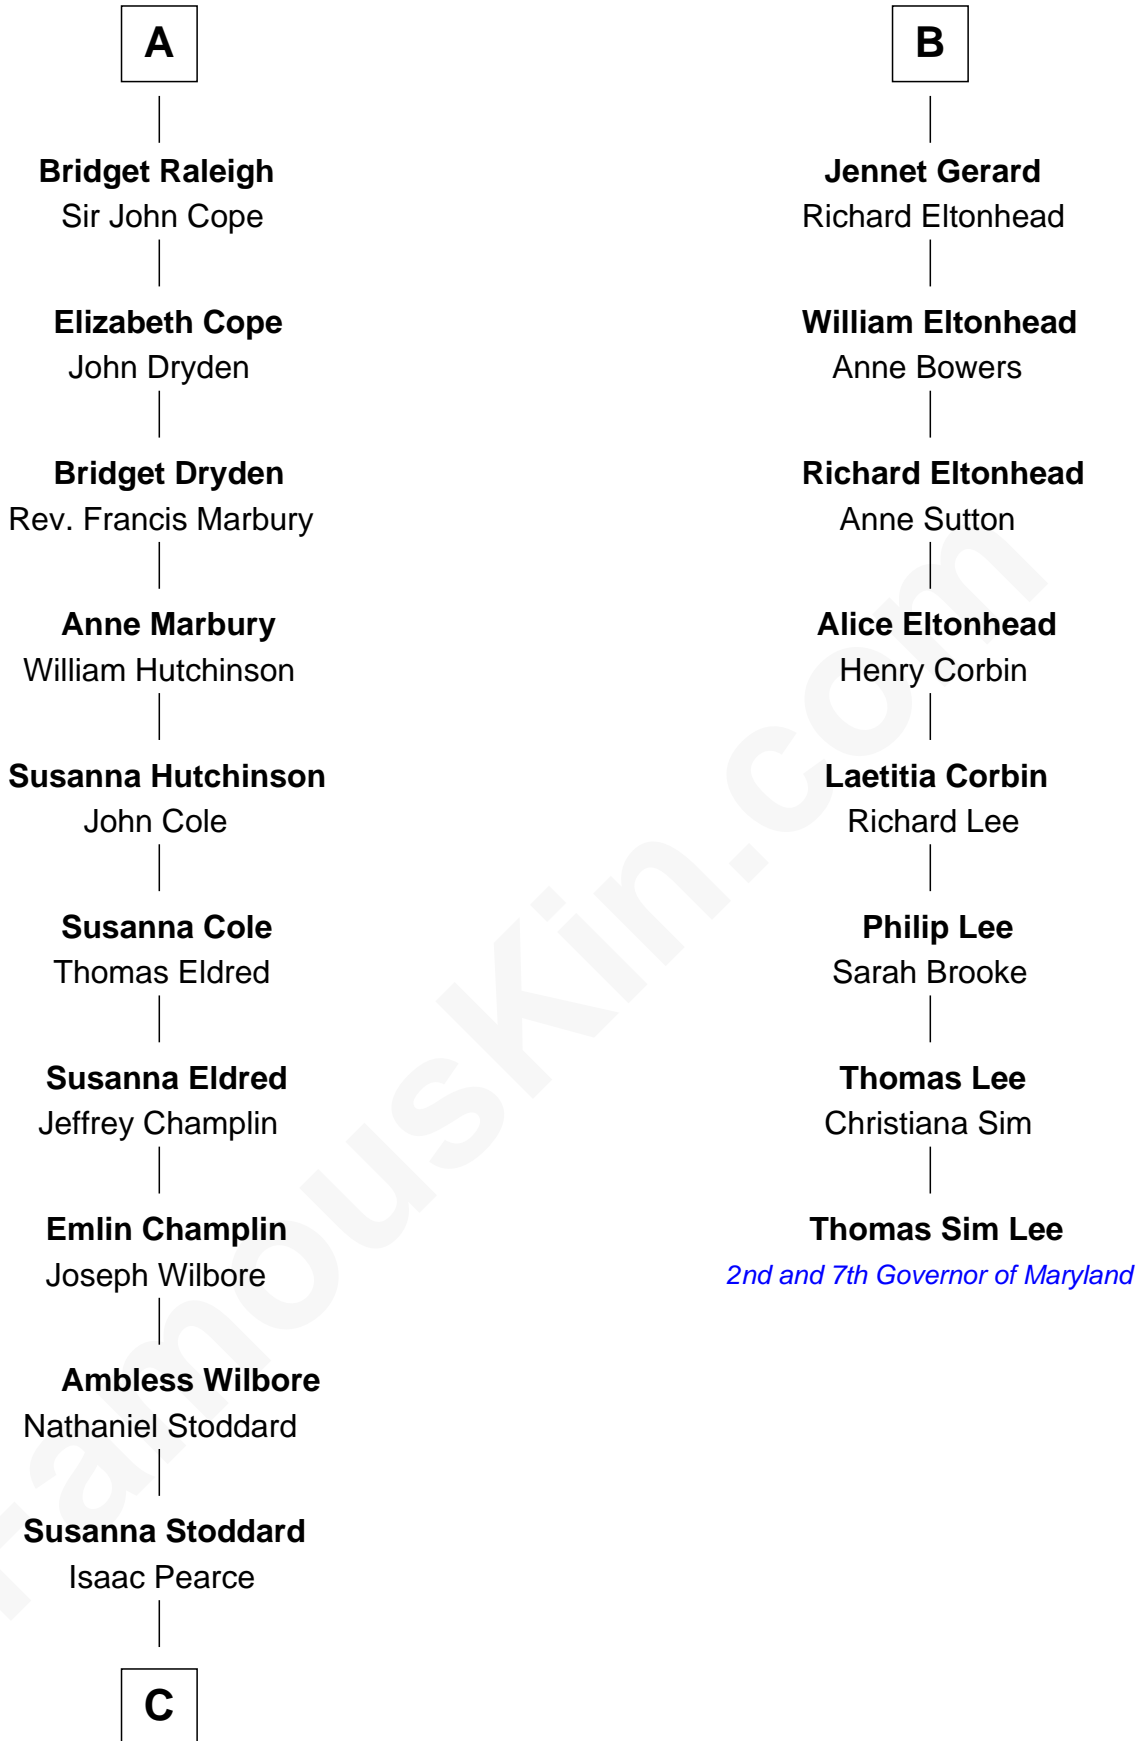

**FamousKin.com**  
**Relationship Chart of**  
**Shanghai Pierce**  
*Texas Cattleman*

**14th cousin 4 times removed of**  
**Thomas Sim Lee**  
*2nd and 7th Governor of Maryland*

**Edmund Fitzalan**  
 Alice de Warenne

**C**

Jonathan D. Pearce  
Hanna Phillips Head

Shanghai Pierce  
*Texas Cattleman*

FamousKin.com