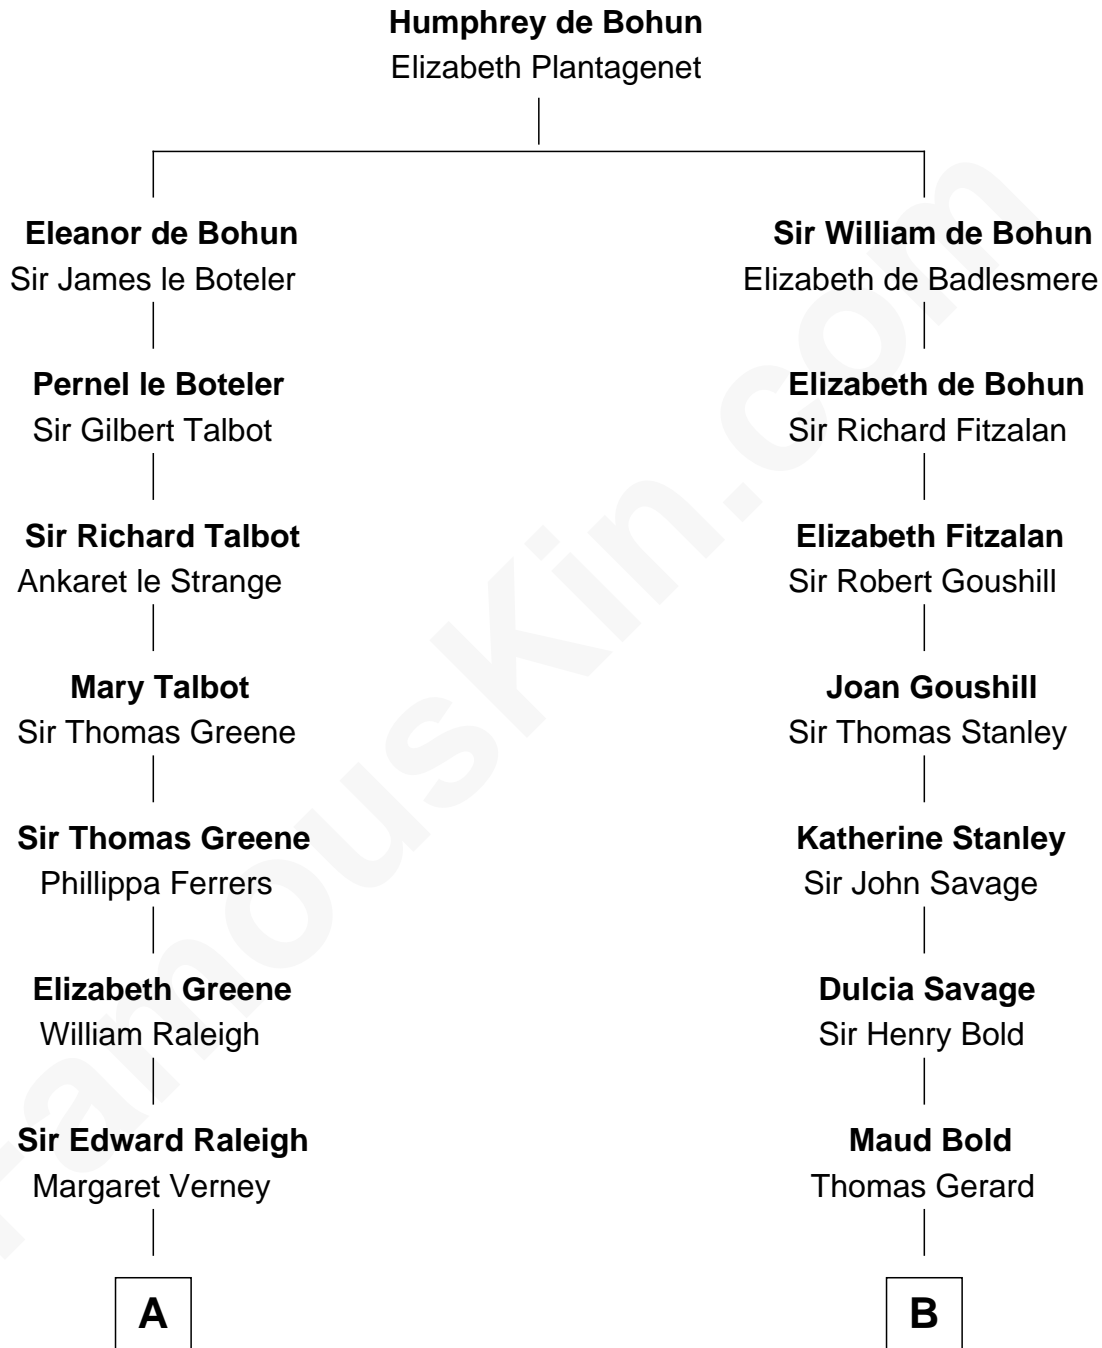

**FamousKin.com**  
**Relationship Chart of**  
**Shanghai Pierce**  
*Texas Cattleman*

**14th cousin 5 times removed of**  
**Thomas Sim Lee**  
*2nd and 7th Governor of Maryland*

**C**

—  
**Susanna Stoddard**

Isaac Pearce

—  
**Jonathan D. Pearce**

Hanna Phillips Head

—  
**Shanghai Pierce**

*Texas Cattleman*

FamousKin.com