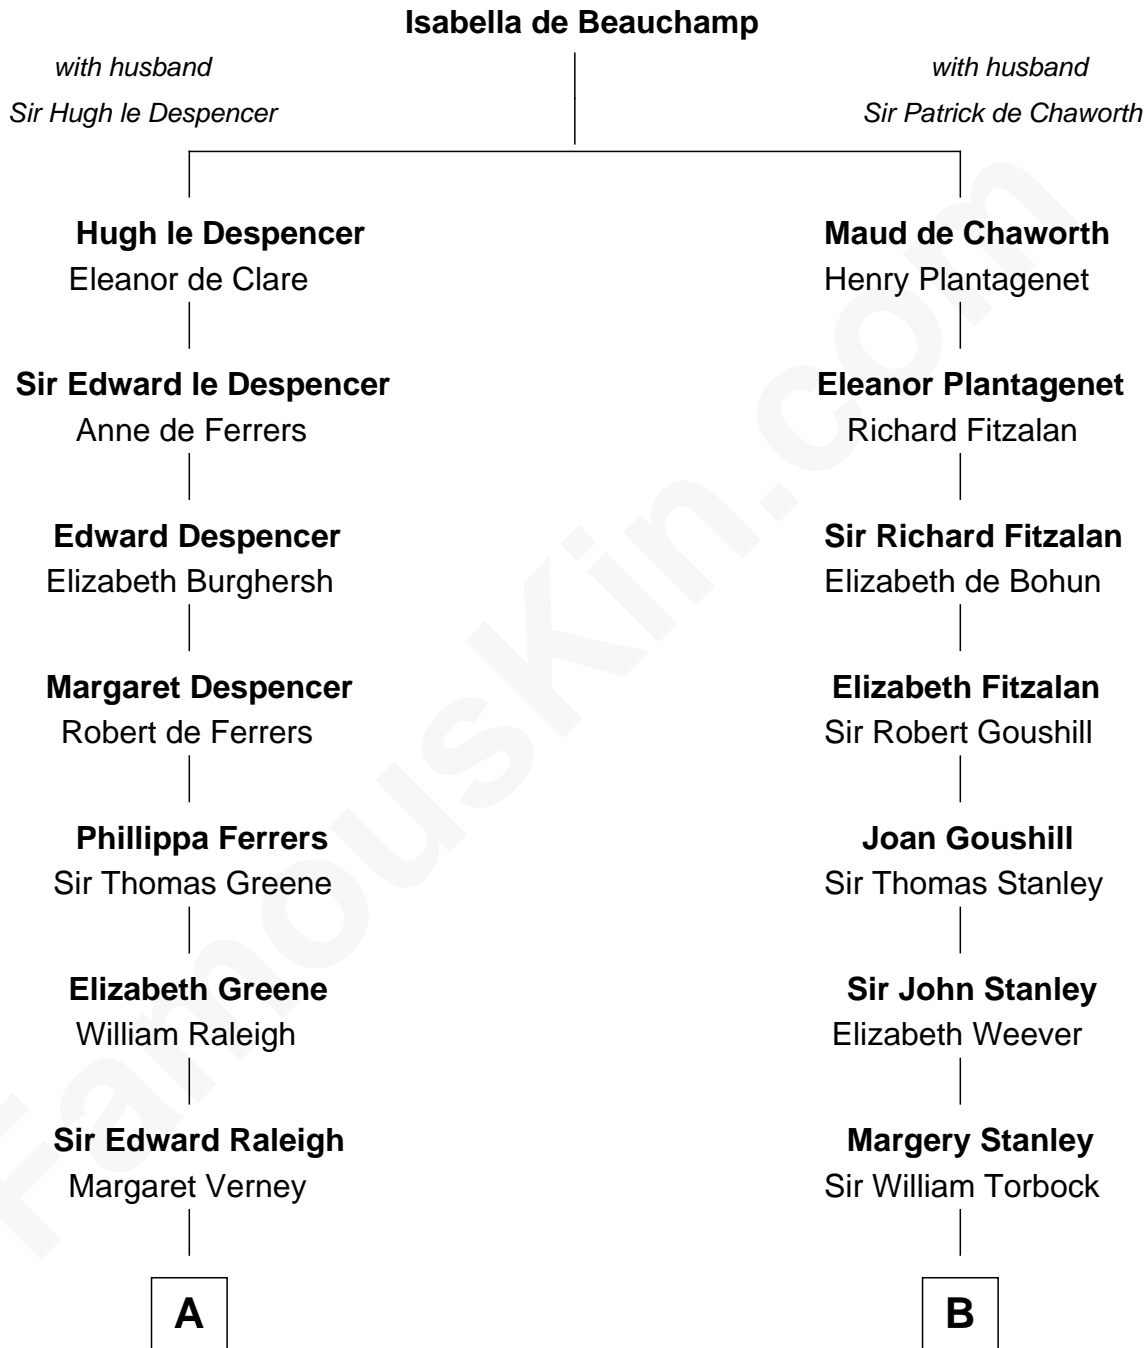

FamousKin.com
Relationship Chart of
Shanghai Pierce
Texas Cattleman

16th cousin 3 times removed of
Edward Lloyd V
13th Governor of Maryland

C

—
Susanna Stoddard

Isaac Pearce

—
Jonathan D. Pearce

Hanna Phillips Head

—
Shanghai Pierce

Texas Cattleman

FamousKin.com