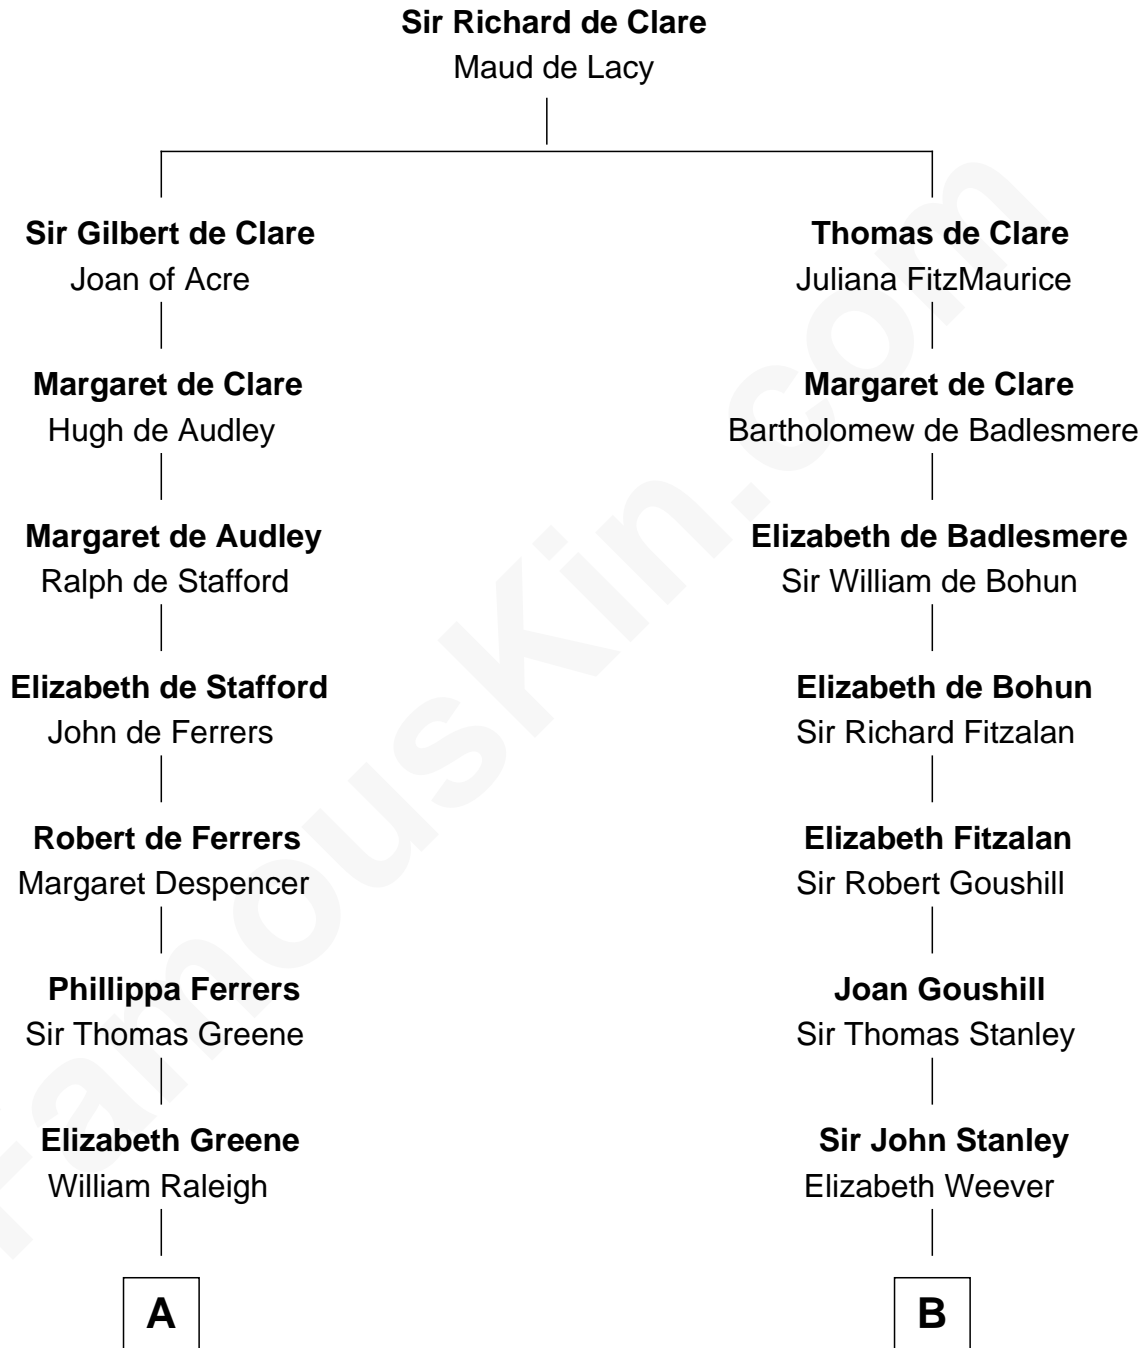

**FamousKin.com**  
**Relationship Chart of**  
**Shanghai Pierce**  
*Texas Cattleman*

17th cousin 3 times removed of  
**Edward Lloyd V**  
*13th Governor of Maryland*

**C**

—  
**Ambless Wilbore**  
Nathaniel Stoddard

—  
**Susanna Stoddard**  
Isaac Pearce

—  
**Jonathan D. Pearce**  
Hanna Phillips Head

—  
**Shanghai Pierce**  
*Texas Cattleman*

FamousKin.com