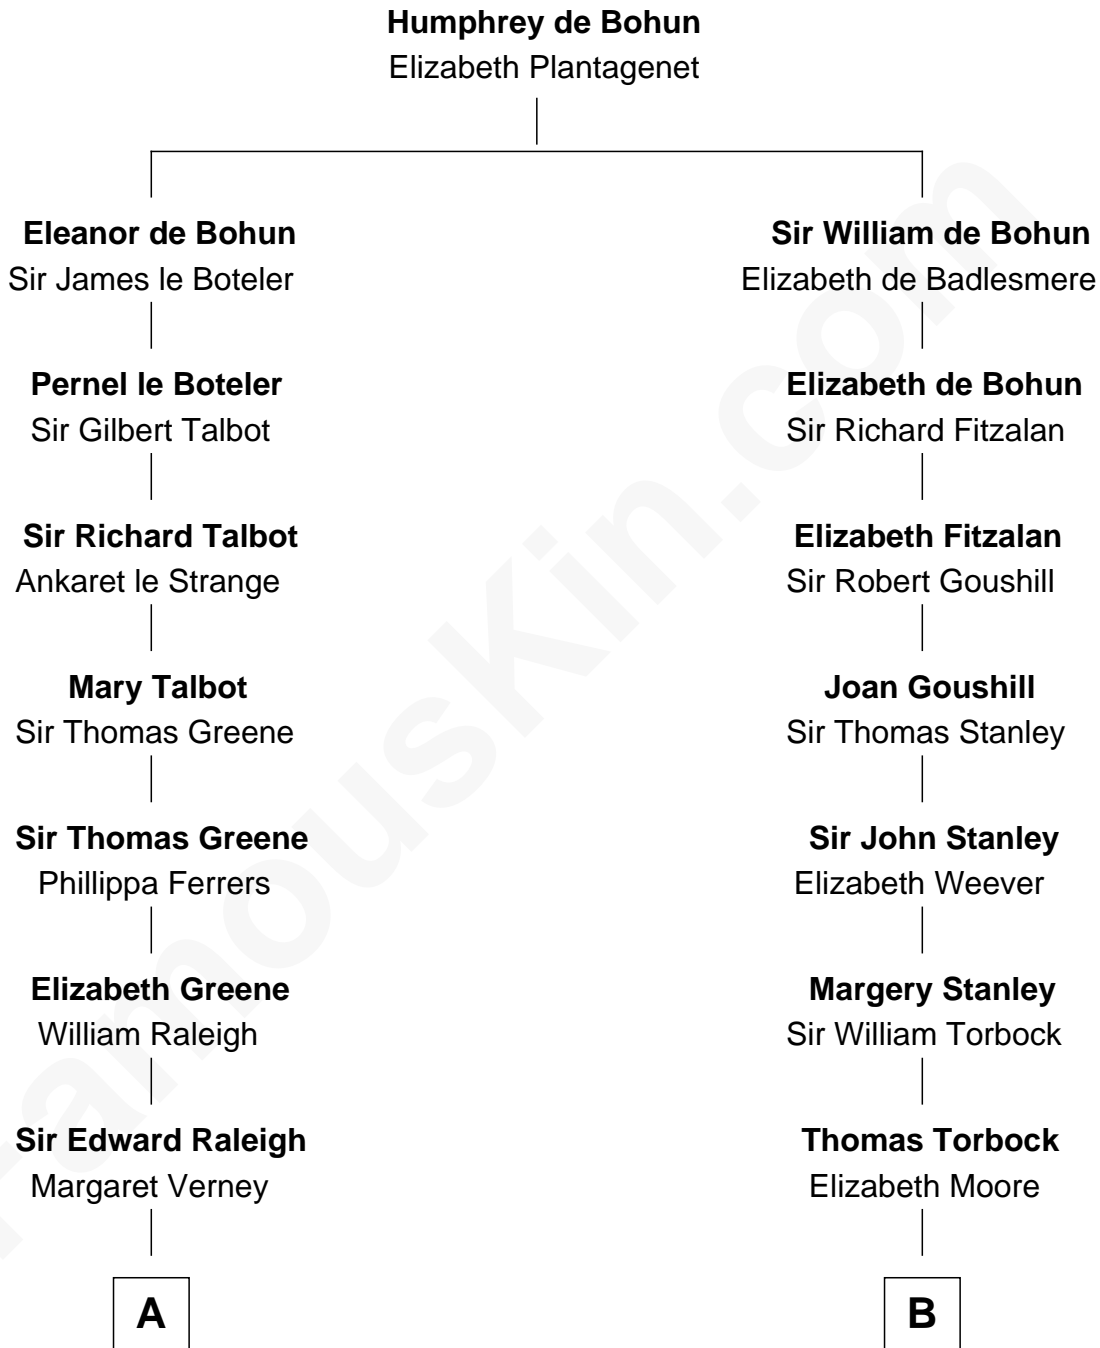

FamousKin.com
Relationship Chart of
Shanghai Pierce
Texas Cattleman

15th cousin 4 times removed of
Edward Lloyd V
13th Governor of Maryland

C

—
Susanna Stoddard

Isaac Pearce

—
Jonathan D. Pearce

Hanna Phillips Head

—
Shanghai Pierce

Texas Cattleman

FamousKin.com