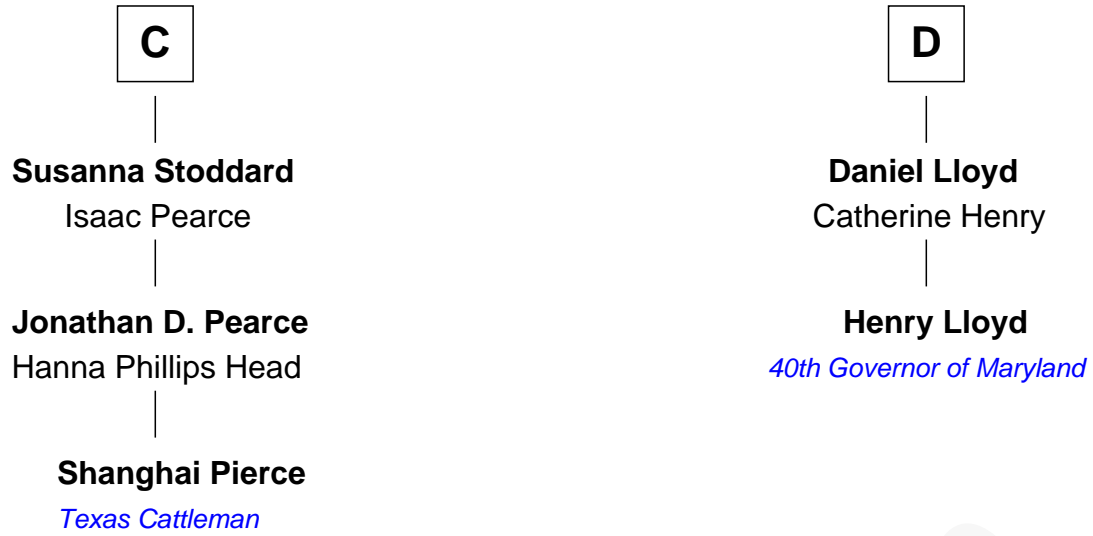

FamousKin.com
Relationship Chart of
Shanghai Pierce
Texas Cattleman

18th cousin 1 time removed of
Henry Lloyd
40th Governor of Maryland

FamousKin.com