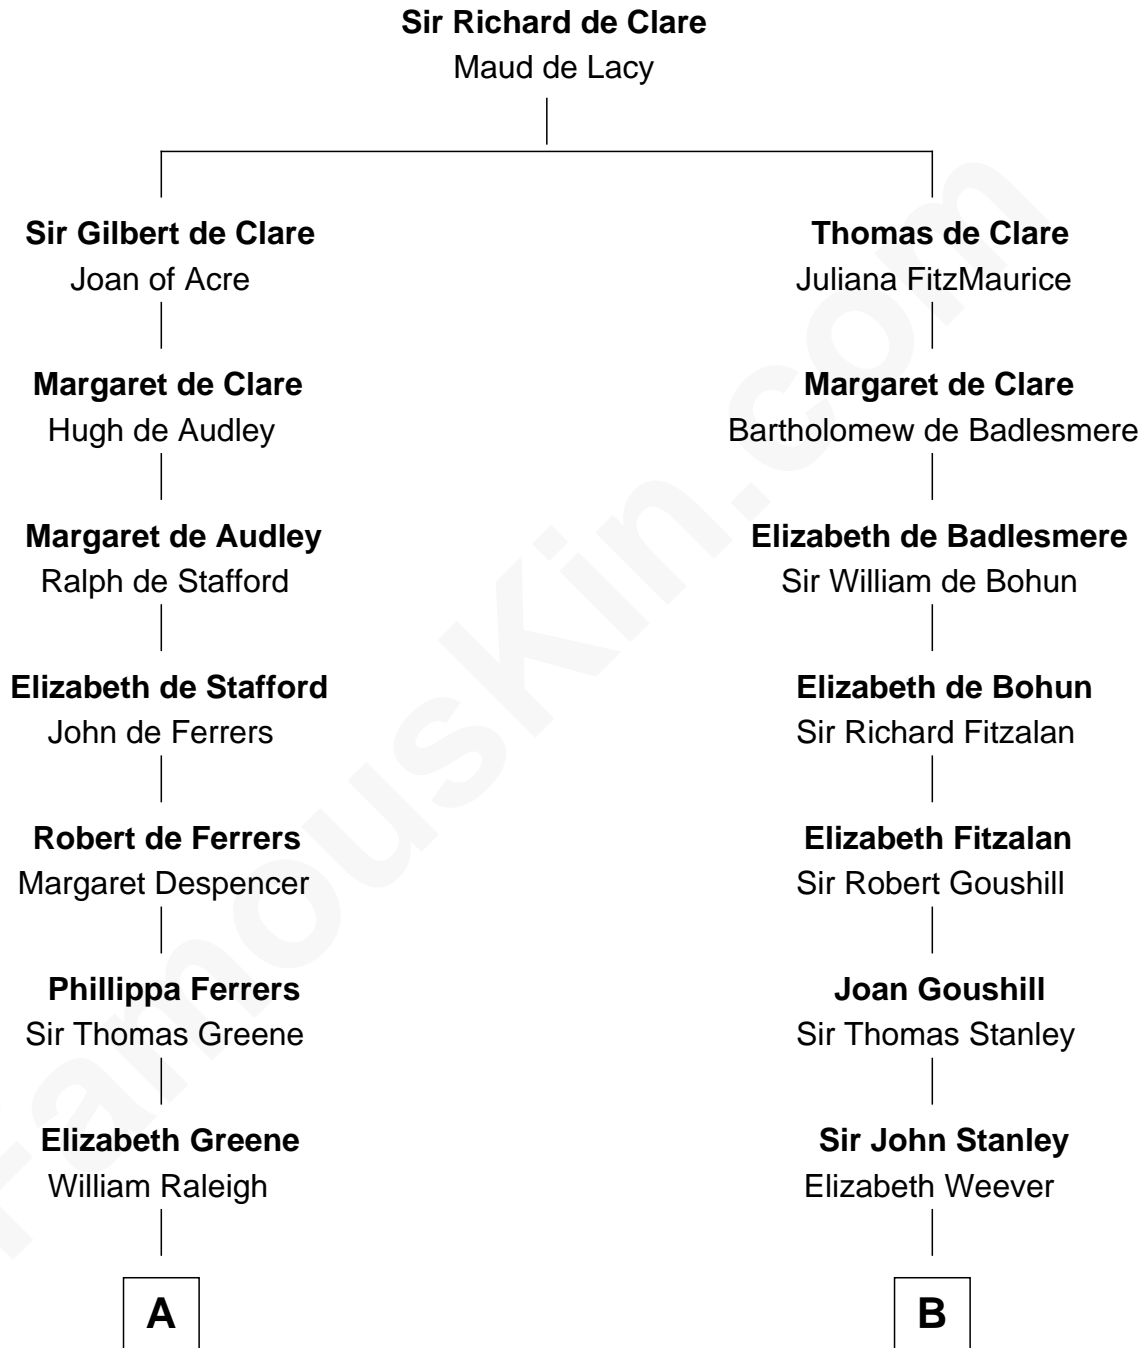

FamousKin.com
Relationship Chart of
Shanghai Pierce
Texas Cattleman

19th cousin 1 time removed of
Henry Lloyd
40th Governor of Maryland

C

Ambless Wilbore
Nathaniel Stoddard

Susanna Stoddard
Isaac Pearce

Jonathan D. Pearce
Hanna Phillips Head

Shanghai Pierce
Texas Cattleman

D

Col. Edward Lloyd
Sally Scott Murray

Daniel Lloyd
Catherine Henry

Henry Lloyd
40th Governor of Maryland

FamousKin.com