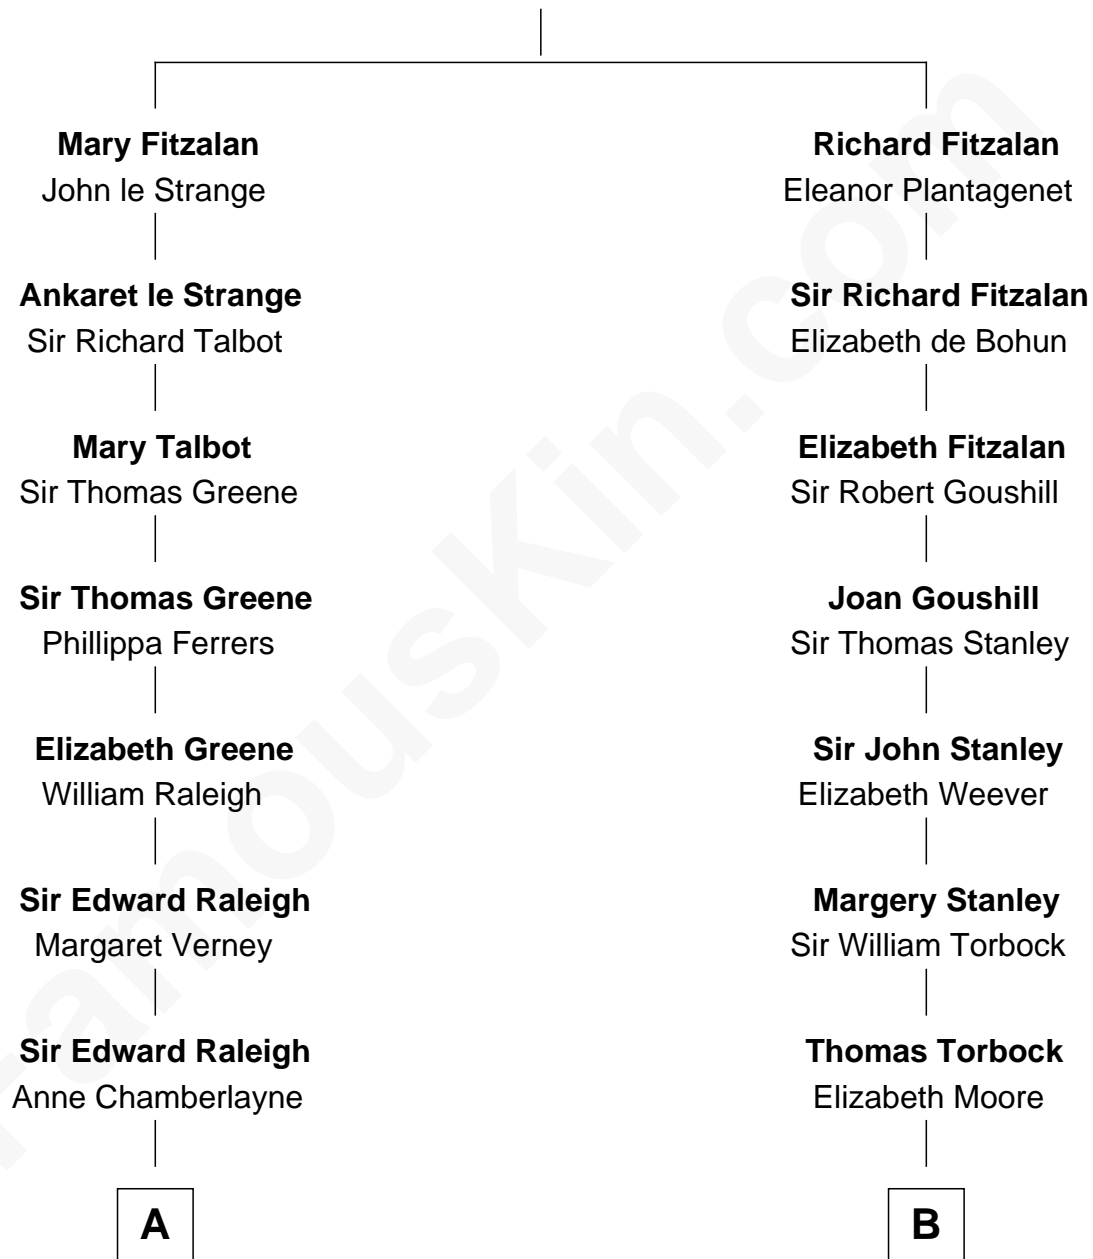

FamousKin.com
Relationship Chart of
Shanghai Pierce
Texas Cattleman

17th cousin 1 time removed of
Henry Lloyd
40th Governor of Maryland

Edmund Fitzalan
 Alice de Warenne

C

Jonathan D. Pearce
Hanna Phillips Head

Shanghai Pierce
Texas Cattleman

FamousKin.com