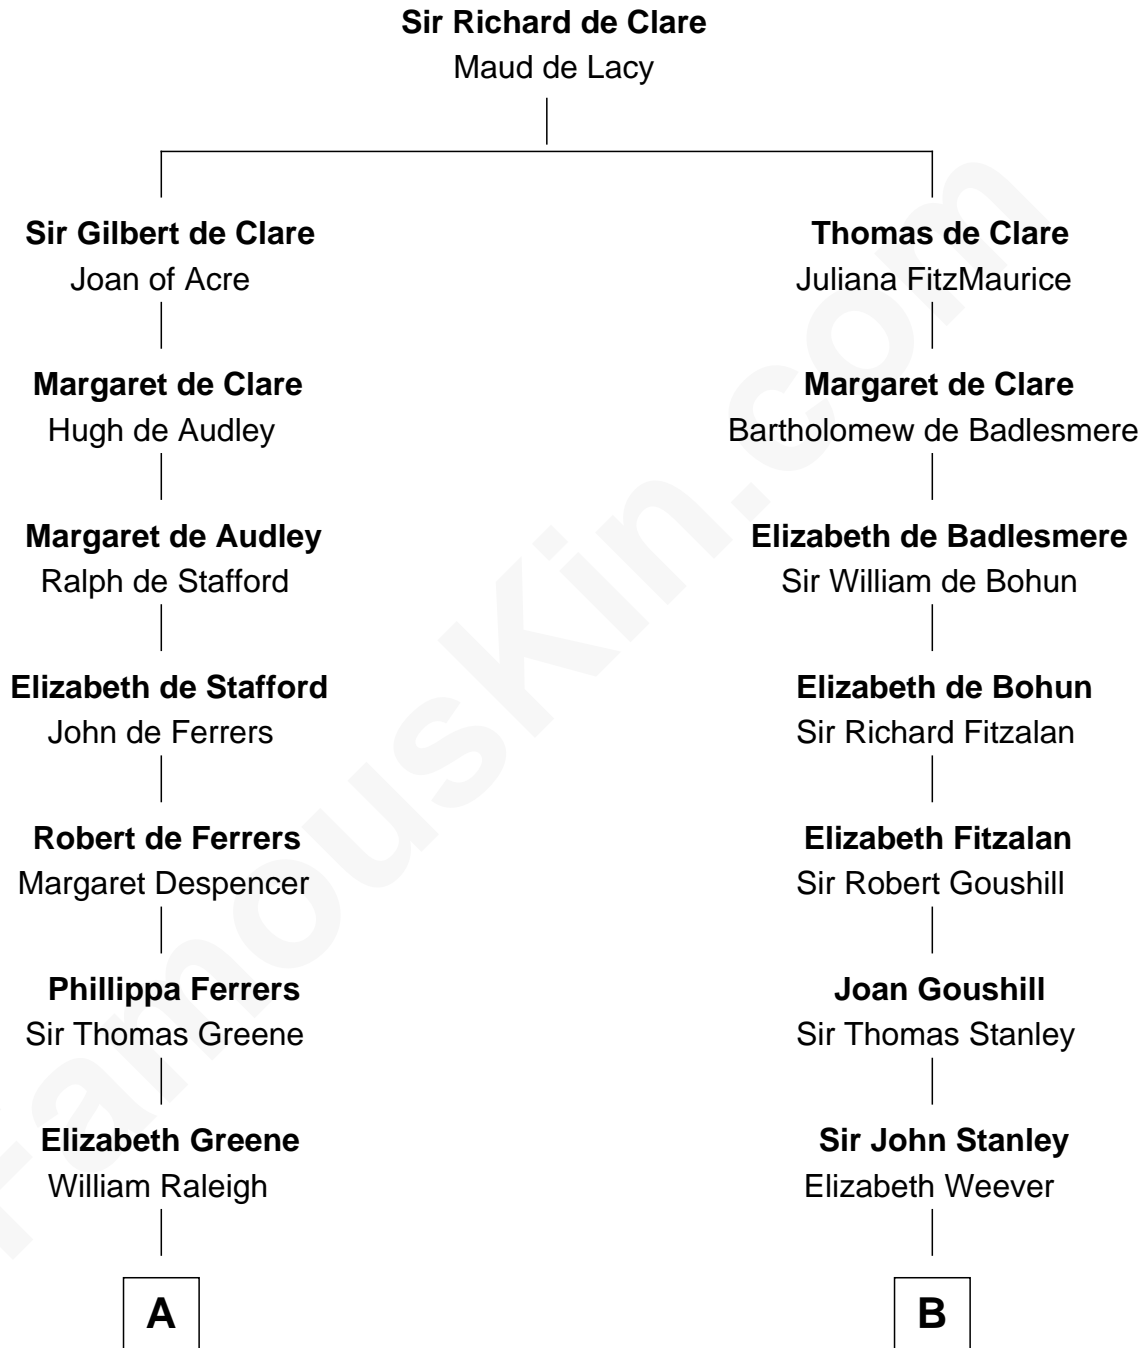

FamousKin.com
Relationship Chart of
Shanghai Pierce
Texas Cattleman

17th cousin 3 times removed of
Charles Goldsborough
16th Governor of Maryland

C

—
Ambless Wilbore
Nathaniel Stoddard

—
Susanna Stoddard
Isaac Pearce

—
Jonathan D. Pearce
Hanna Phillips Head

—
Shanghai Pierce
Texas Cattleman

FamousKin.com