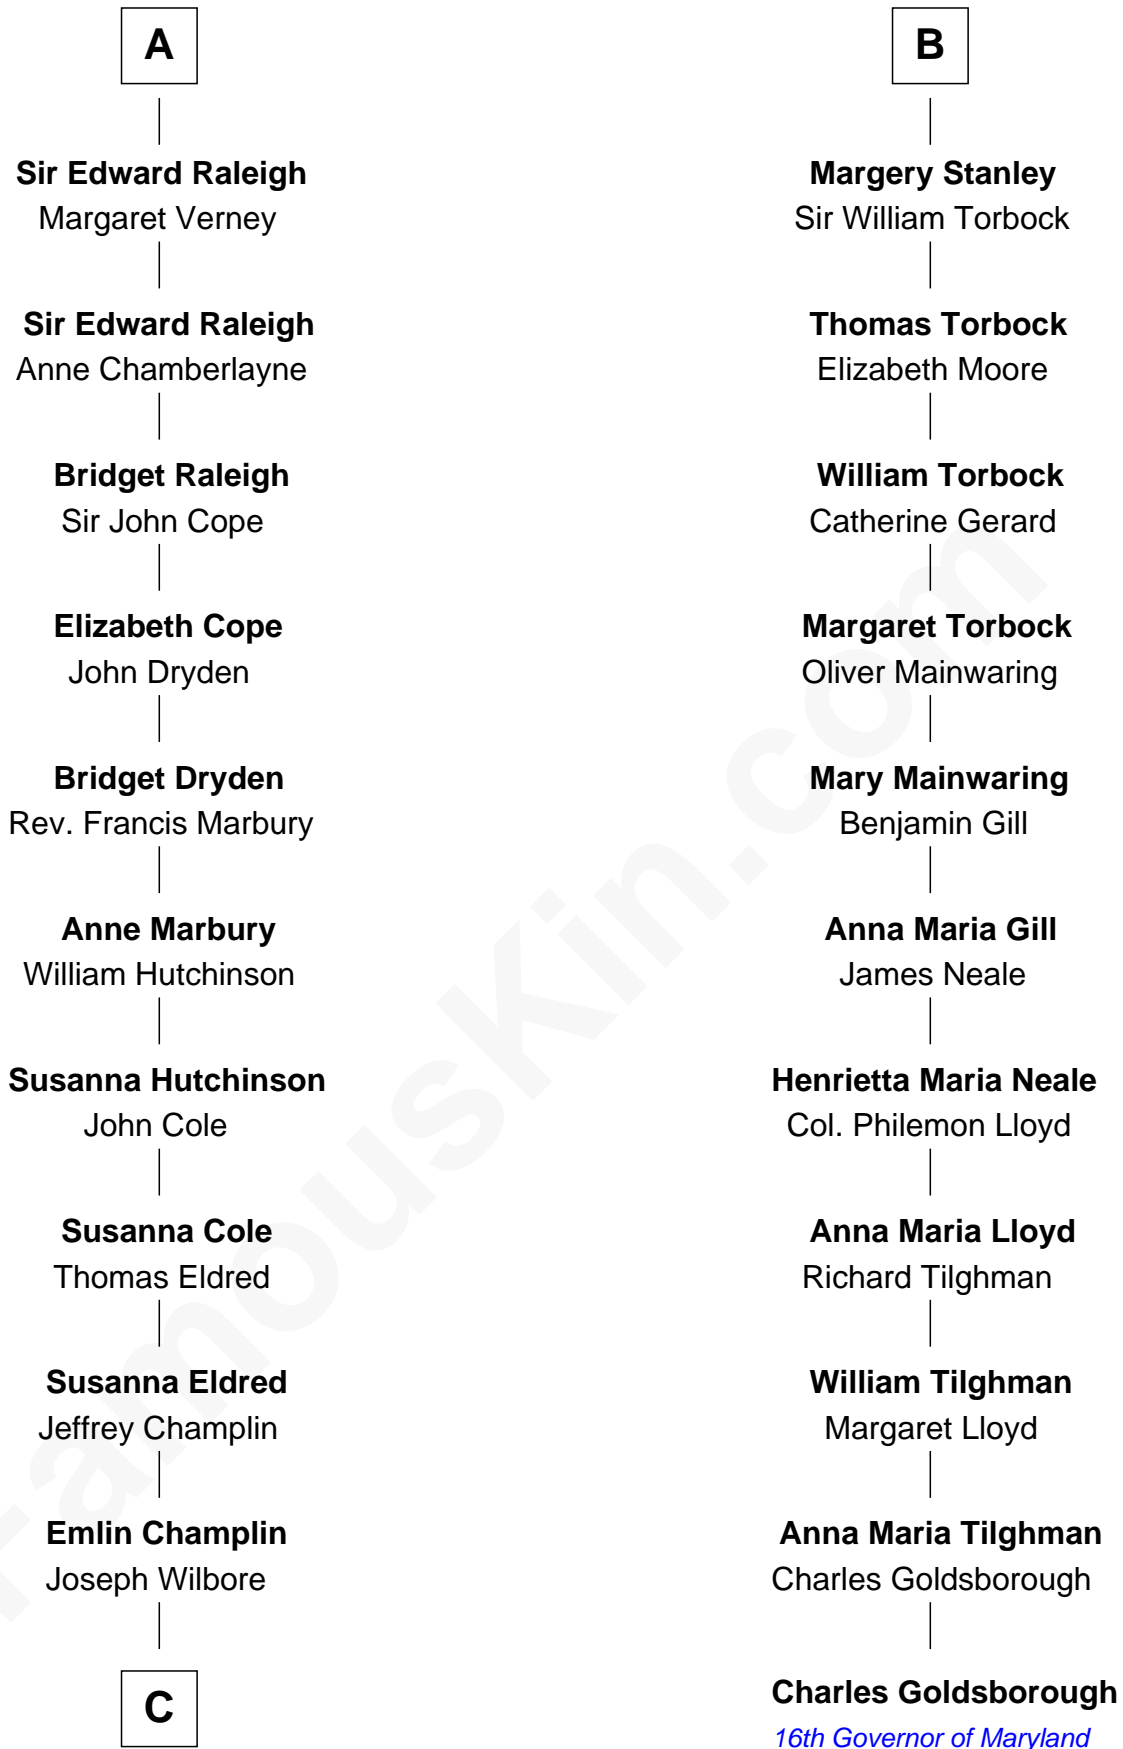

FamousKin.com
Relationship Chart of
Shanghai Pierce
Texas Cattleman

17th cousin 3 times removed of
Charles Goldsborough
16th Governor of Maryland

C

—
Ambless Wilbore
Nathaniel Stoddard

—
Susanna Stoddard
Isaac Pearce

—
Jonathan D. Pearce
Hanna Phillips Head

—
Shanghai Pierce
Texas Cattleman

FamousKin.com