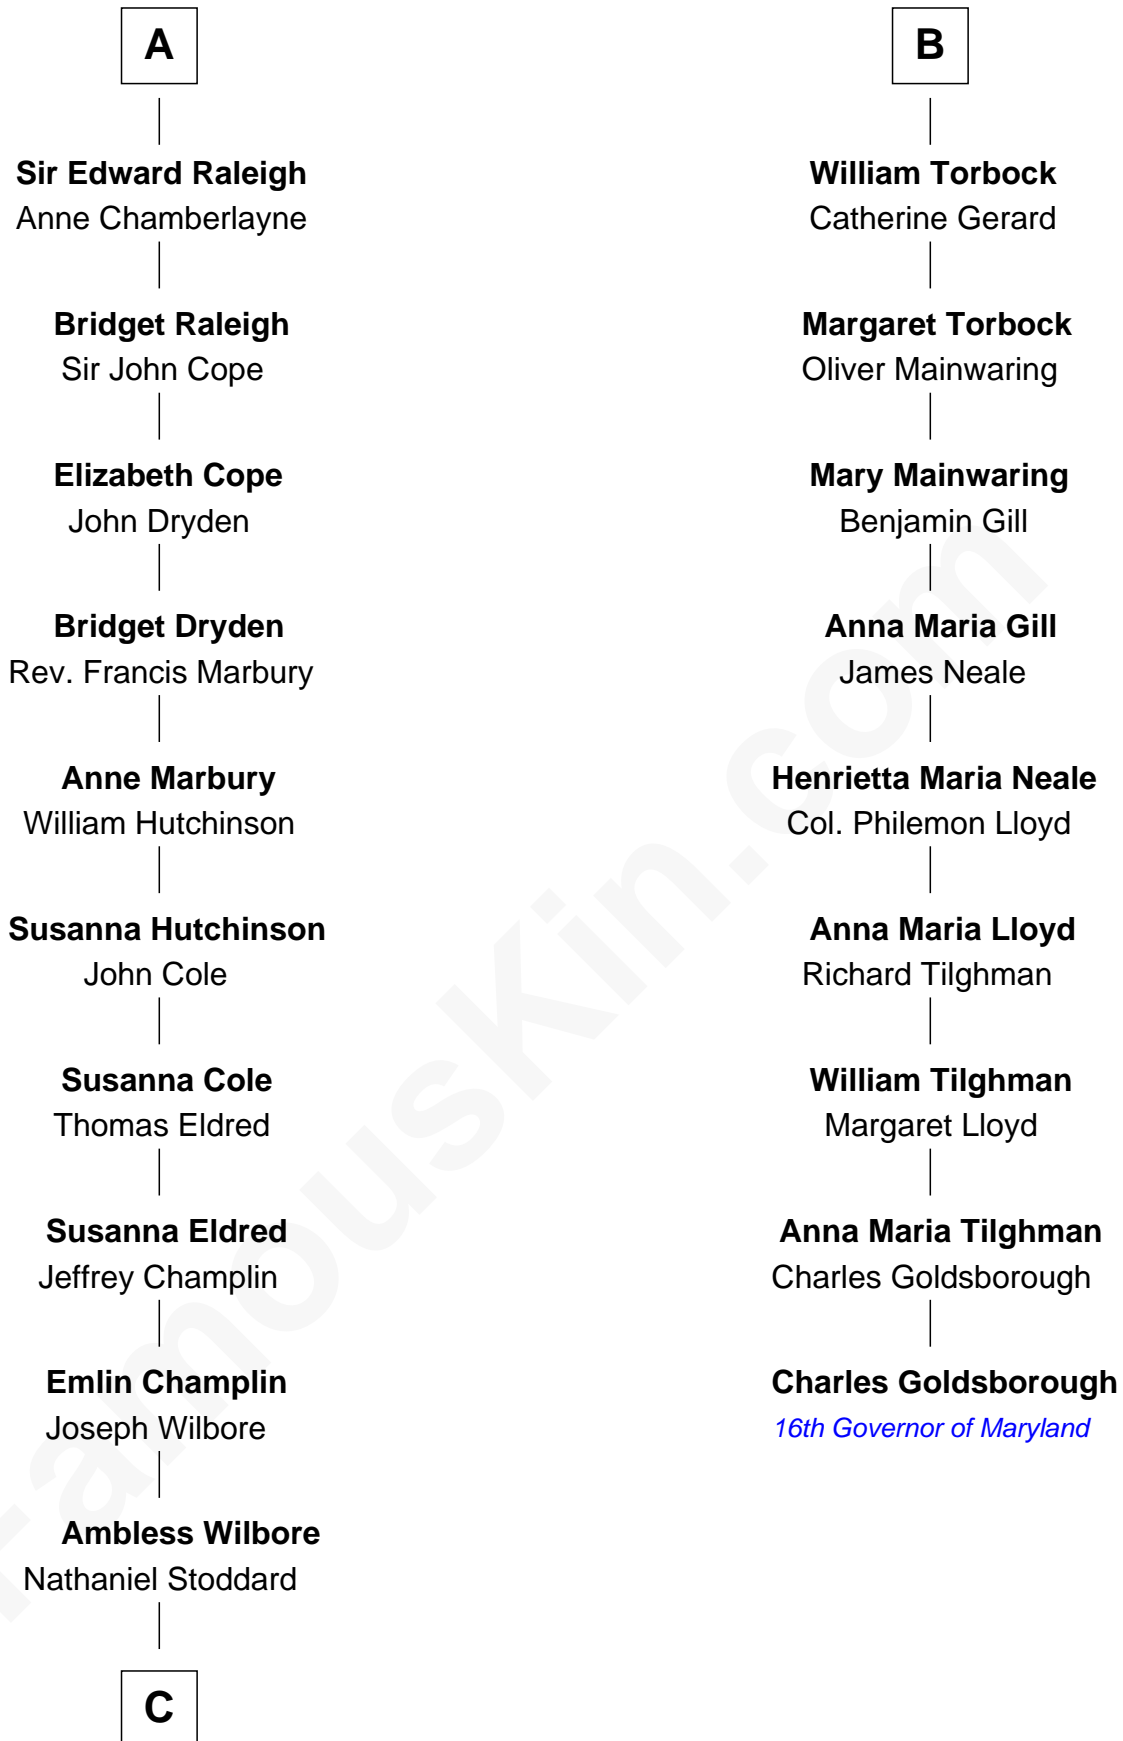

**FamousKin.com**  
**Relationship Chart of**  
**Shanghai Pierce**  
*Texas Cattleman*

15th cousin 4 times removed of  
**Charles Goldsborough**  
*16th Governor of Maryland*

**C**

—  
**Susanna Stoddard**

Isaac Pearce

—  
**Jonathan D. Pearce**

Hanna Phillips Head

—  
**Shanghai Pierce**

*Texas Cattleman*

FamousKin.com