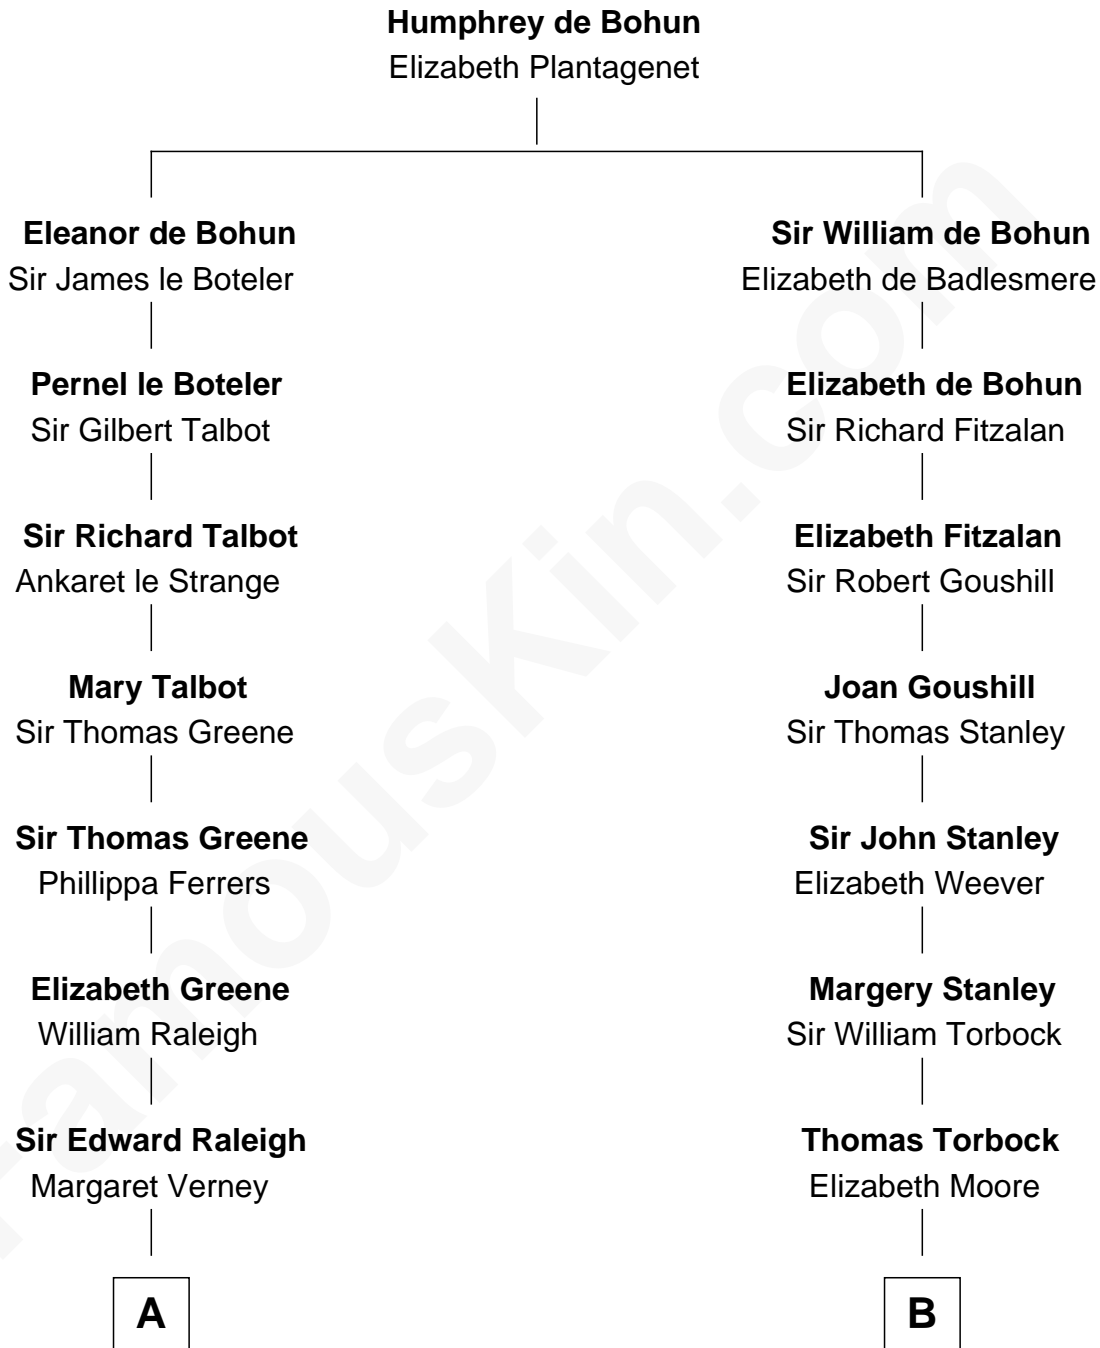

**FamousKin.com**  
**Relationship Chart of**  
**Shanghai Pierce**  
*Texas Cattleman*

15th cousin 4 times removed of  
**Charles Goldsborough**  
*16th Governor of Maryland*

**C**

—  
**Susanna Stoddard**

Isaac Pearce

—  
**Jonathan D. Pearce**

Hanna Phillips Head

—  
**Shanghai Pierce**

*Texas Cattleman*

FamousKin.com