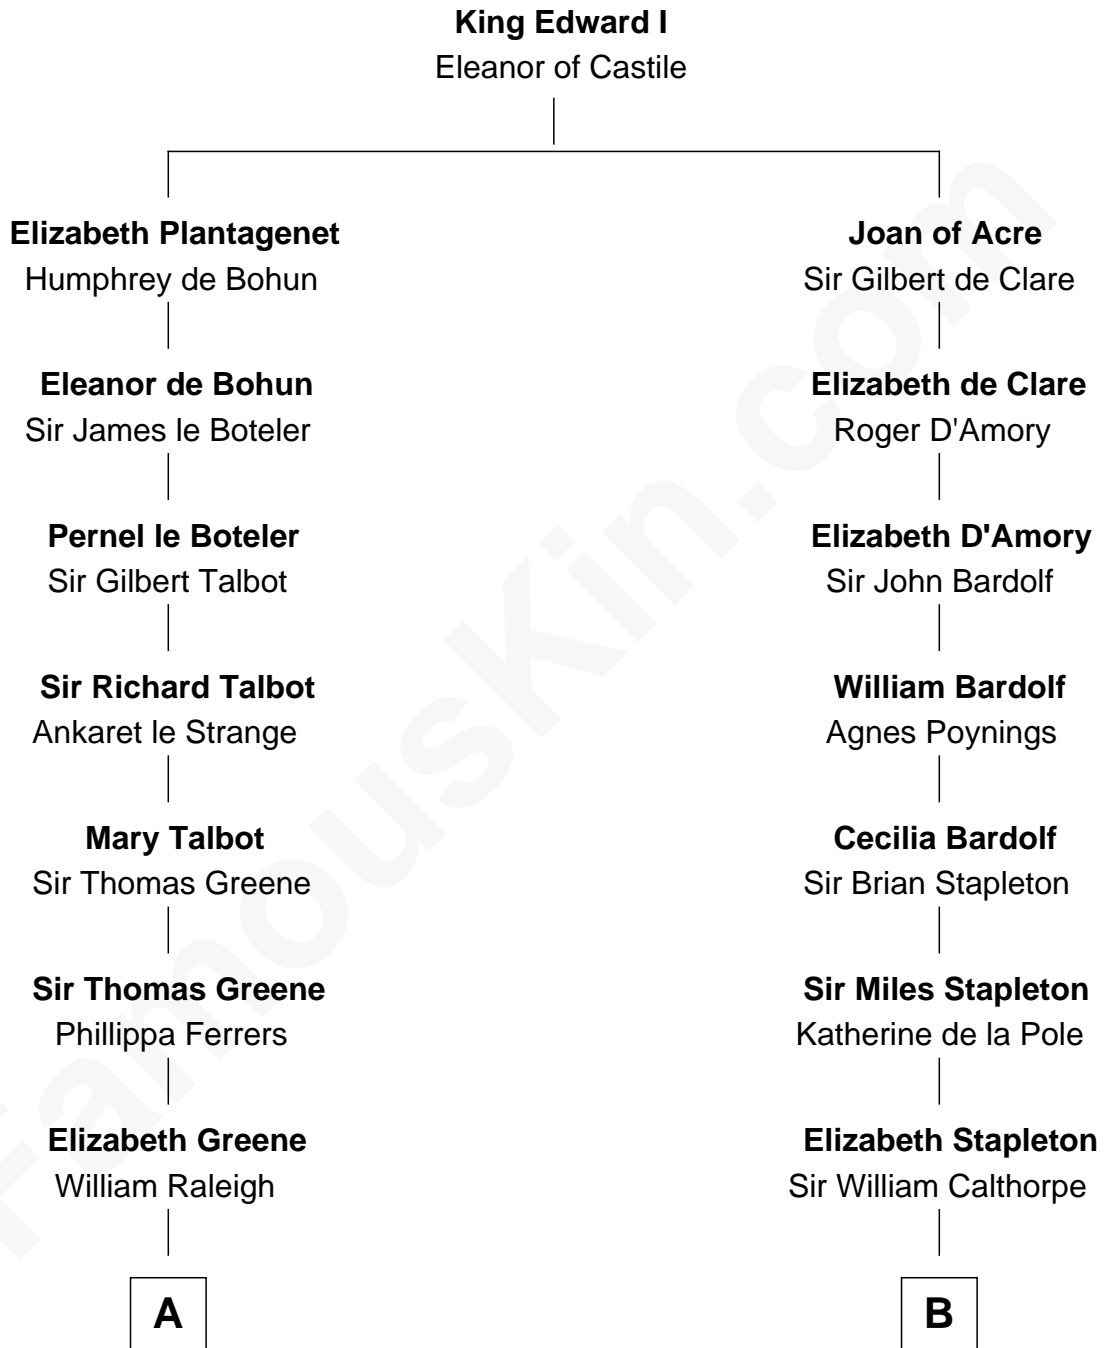

**FamousKin.com**  
**Relationship Chart of**  
**Shanghai Pierce**  
*Texas Cattleman*

17th cousin 3 times removed of  
**Charles Carnan Ridgely**  
*15th Governor of Maryland*

**C**

—  
**Ambless Wilbore**  
Nathaniel Stoddard

—  
**Susanna Stoddard**  
Isaac Pearce

—  
**Jonathan D. Pearce**  
Hanna Phillips Head

—  
**Shanghai Pierce**  
*Texas Cattleman*

FamousKin.com