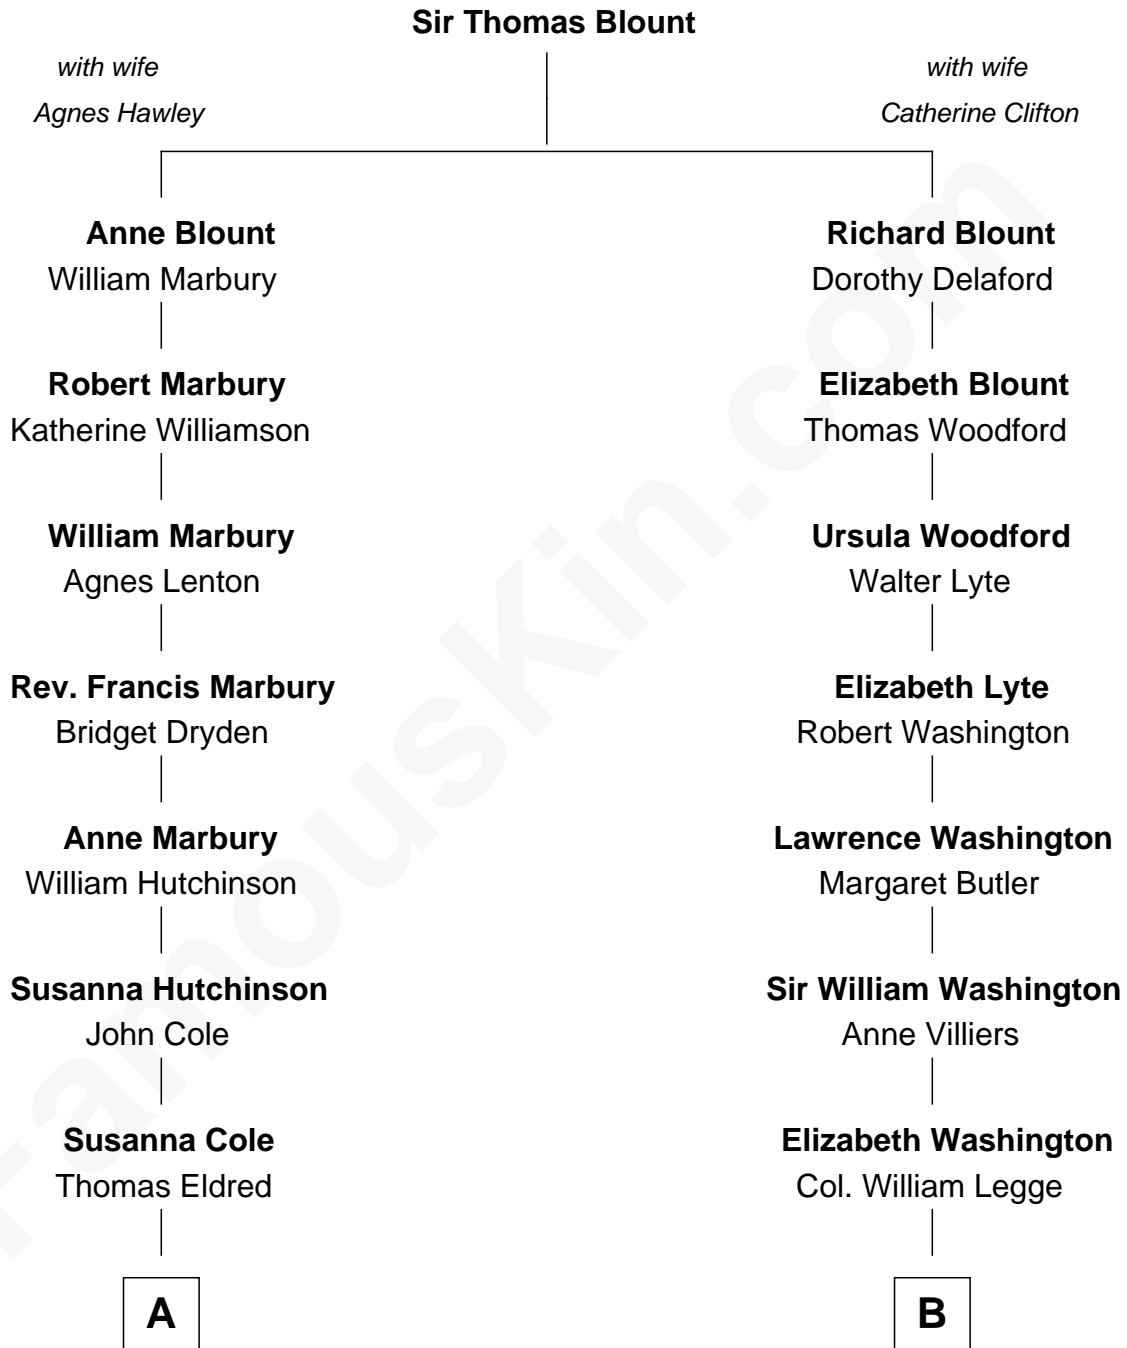

FamousKin.com
Relationship Chart of
Shanghai Pierce
Texas Cattleman

12th cousin 5 times removed of
Kit Harington
TV Actor - "Game of Thrones"

Kit Harington photo by [Gage Skidmore](#) [\(CC BY-SA 2.0\)](#)