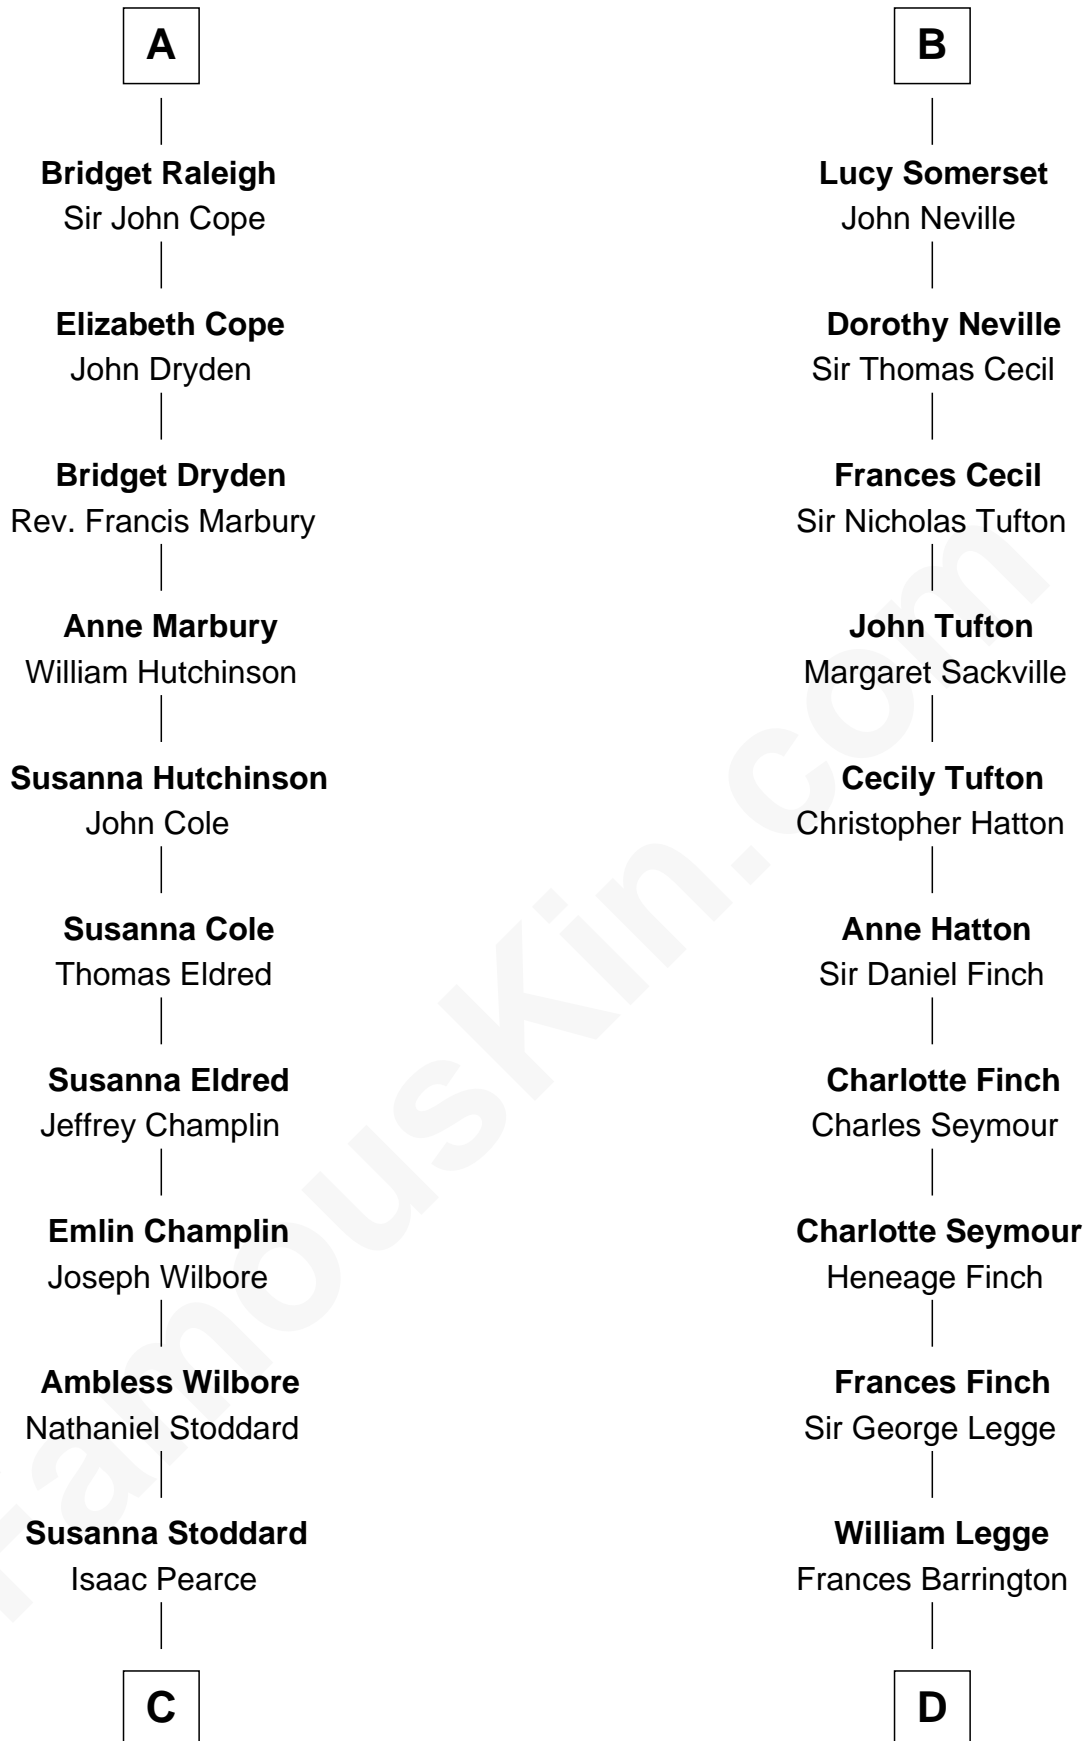

FamousKin.com
Relationship Chart of
Shanghai Pierce
Texas Cattleman

18th cousin 3 times removed of

Kit Harington
TV Actor - "Game of Thrones"

C

Jonathan D. Pearce
Hanna Phillips Head

Shanghai Pierce
Texas Cattleman

D

Edward Henry Legge
Cordelia Twysden Molesworth

Lois Marjorie Legge
Ernest Wriothesley Denny

Lavender Cecilia Denny
John Charles Dundas Harington

Sir David Richard Harington
Deborah Jane Catesby

Kit Harington
TV Actor - "Game of Thrones"