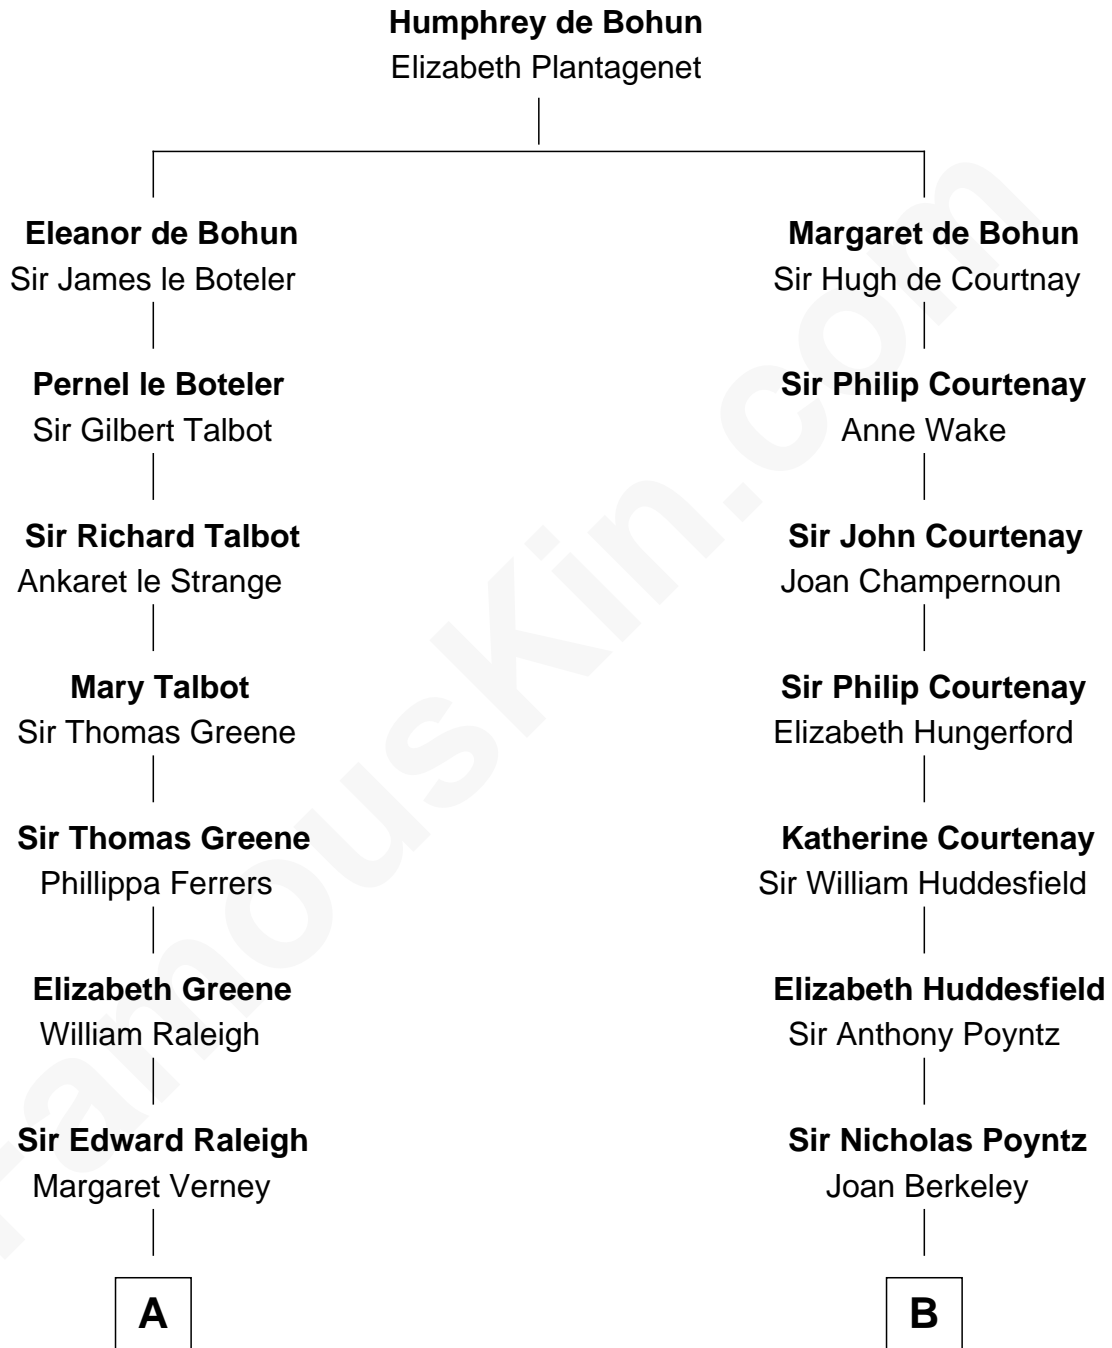

FamousKin.com
Relationship Chart of
Shanghai Pierce
Texas Cattleman

19th cousin 1 time removed of

Kit Harington
TV Actor - "Game of Thrones"

C

Susanna Stoddard

Isaac Pearce

Jonathan D. Pearce

Hanna Phillips Head

Shanghai Pierce

Texas Cattleman

D

Lois Marjorie Legge

Ernest Wriothesley Denny

Lavender Cecilia Denny

John Charles Dundas Harington

Sir David Richard Harington