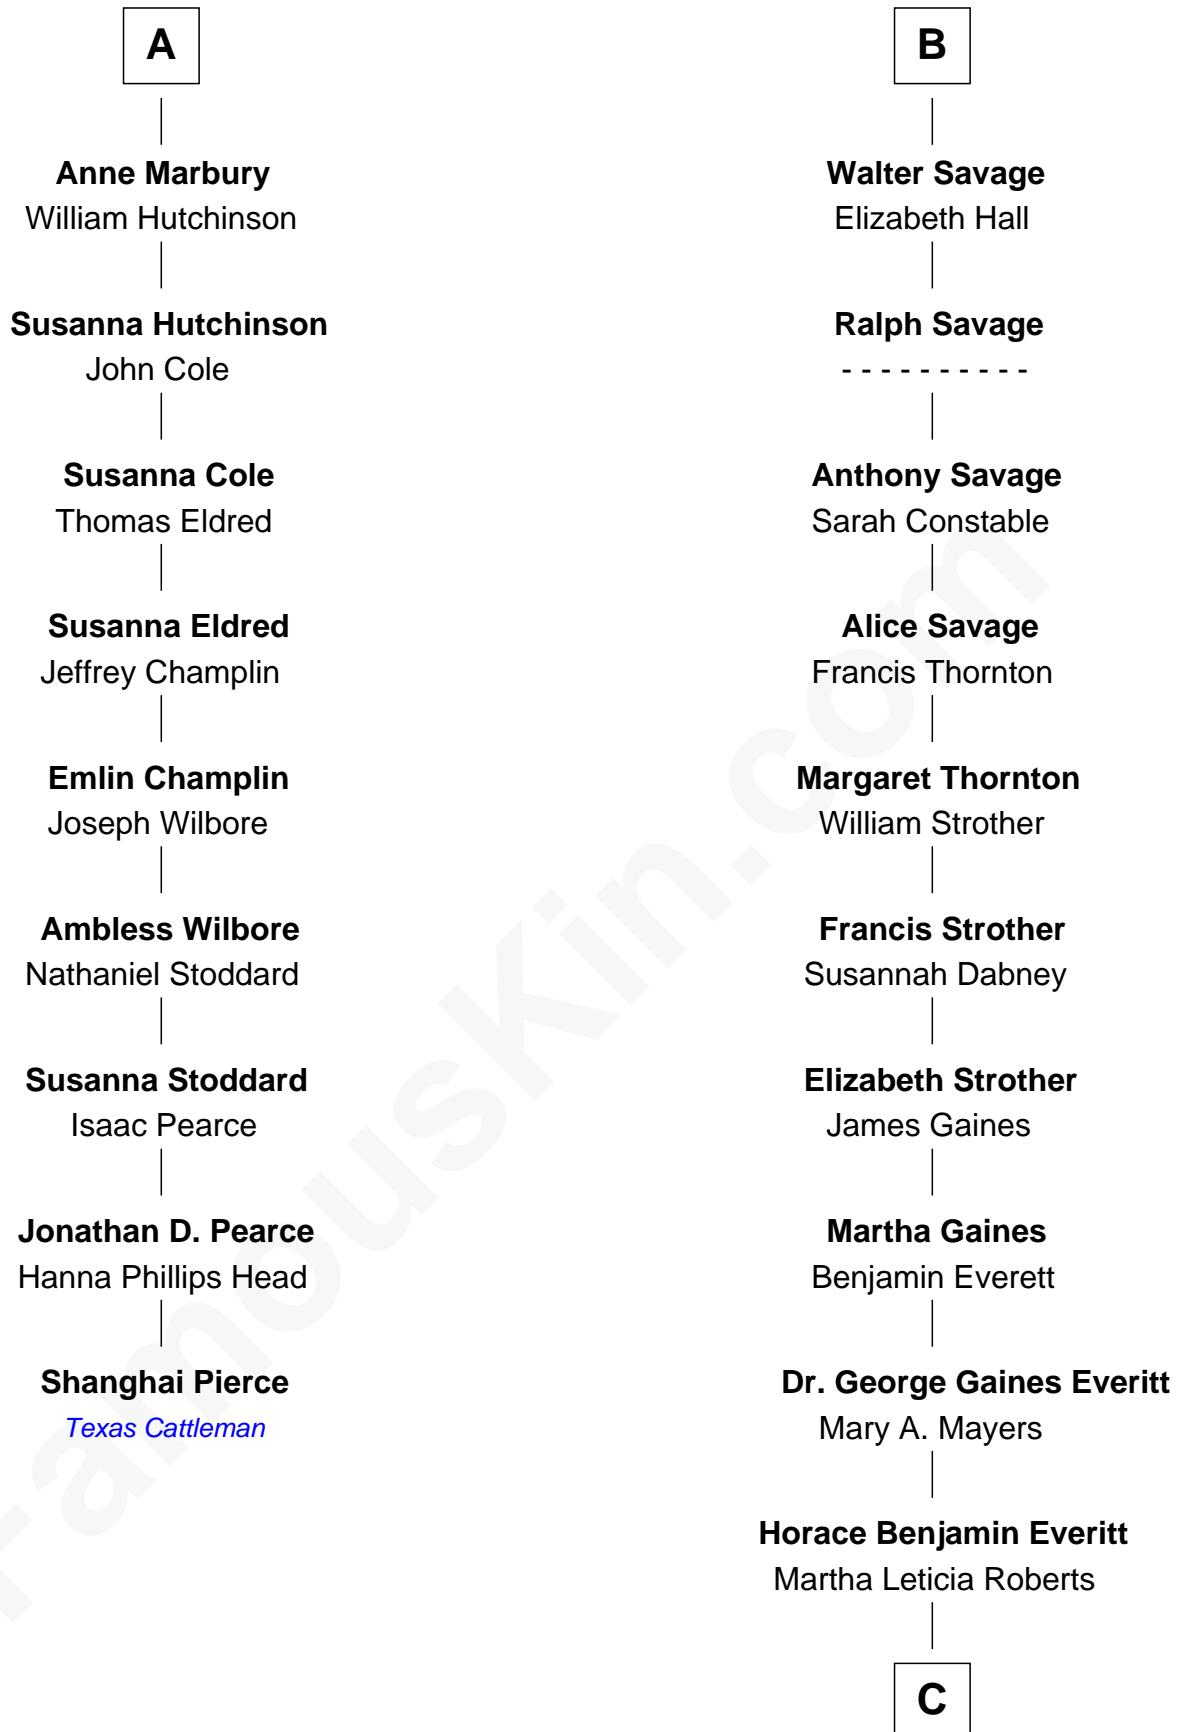

FamousKin.com
Relationship Chart of
Shanghai Pierce
Texas Cattleman

15th cousin 4 times removed of

William H. Macy
TV and Movie Actor

Robert de Ferrers
 Margaret Despencer

C

—
Mary Lois Everitt
Clement Overstreet