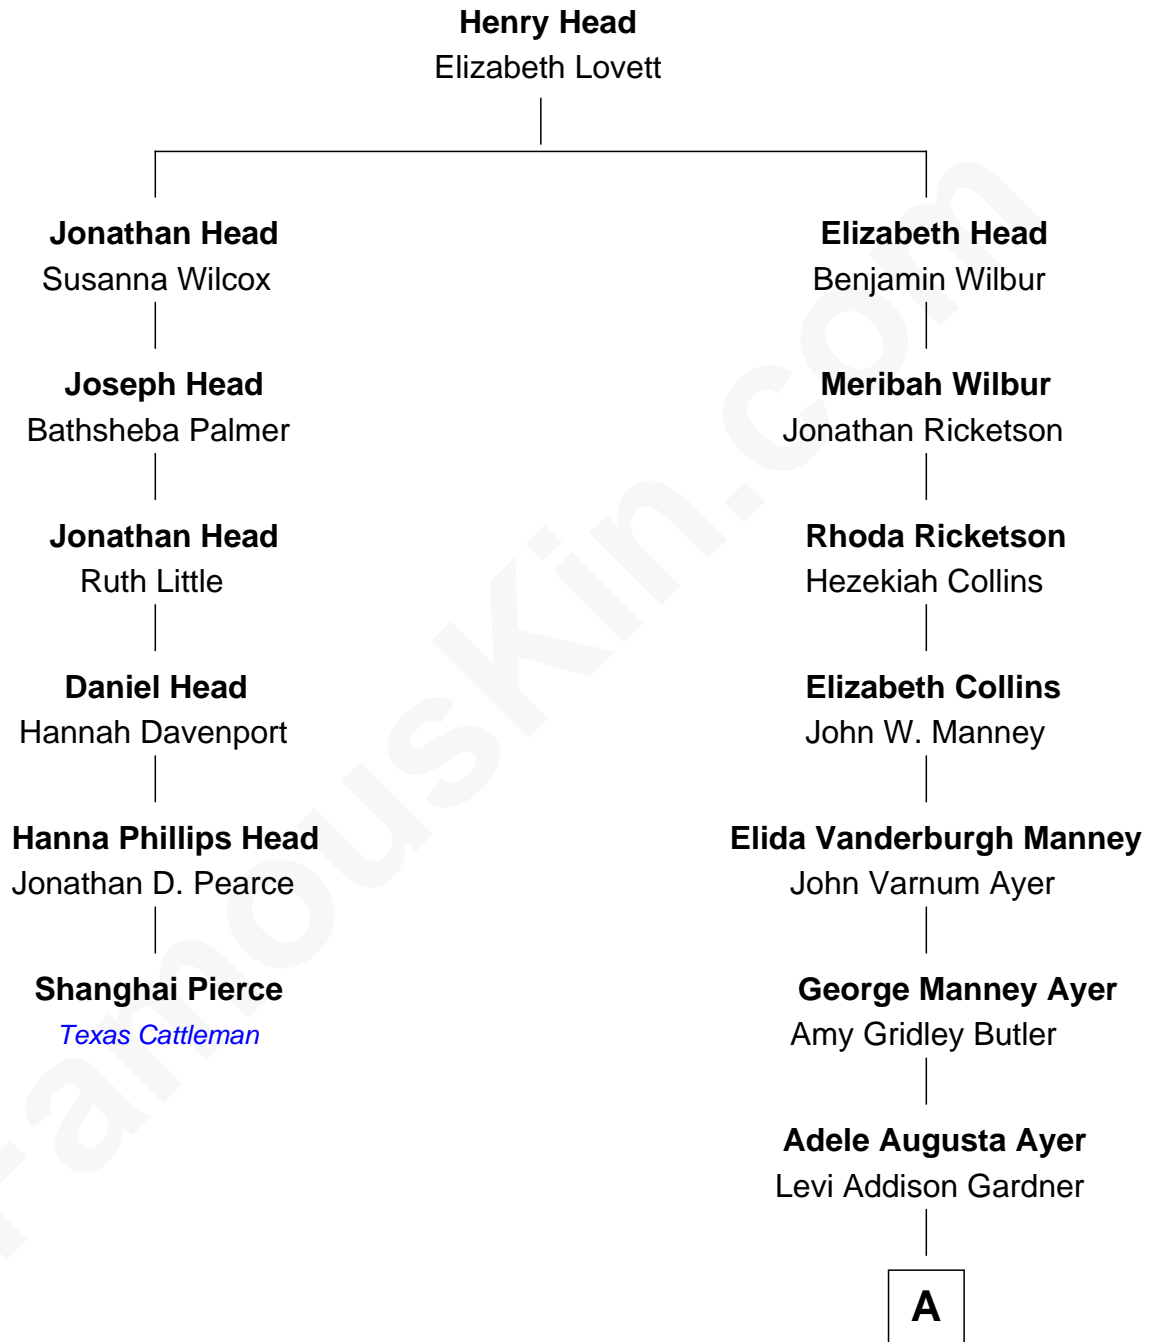

FamousKin.com
Relationship Chart of
Shanghai Pierce
Texas Cattleman

5th cousin 3 times removed of

Gerald Ford
38th U.S. President

A

Dorothy Ayer Gardner
Leslie Lynch King

Gerald Ford
38th U.S. President

FamousKin.com