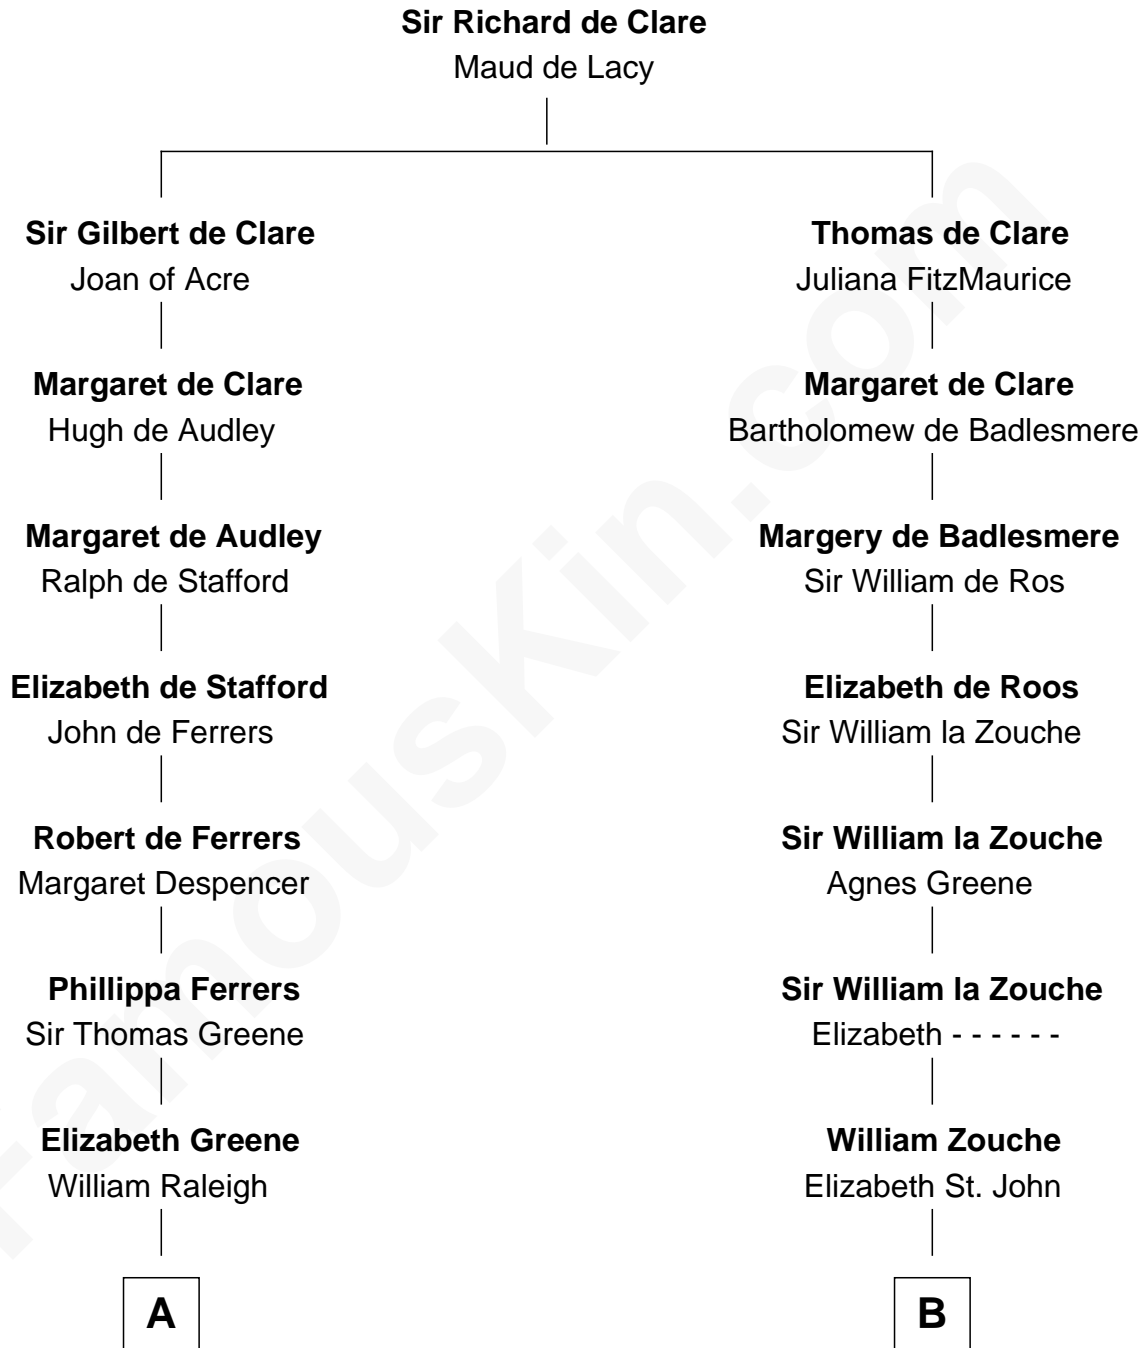

**FamousKin.com**  
**Relationship Chart of**  
**Shanghai Pierce**  
*Texas Cattleman*

**12th cousin 8 times removed of**  
**Robert Catesby**  
*Leader of Gunpowder Plot*

**C**

—  
**Ambless Wilbore**  
Nathaniel Stoddard

—  
**Susanna Stoddard**  
Isaac Pearce

—  
**Jonathan D. Pearce**  
Hanna Phillips Head

—  
**Shanghai Pierce**  
*Texas Cattleman*

FamousKin.com