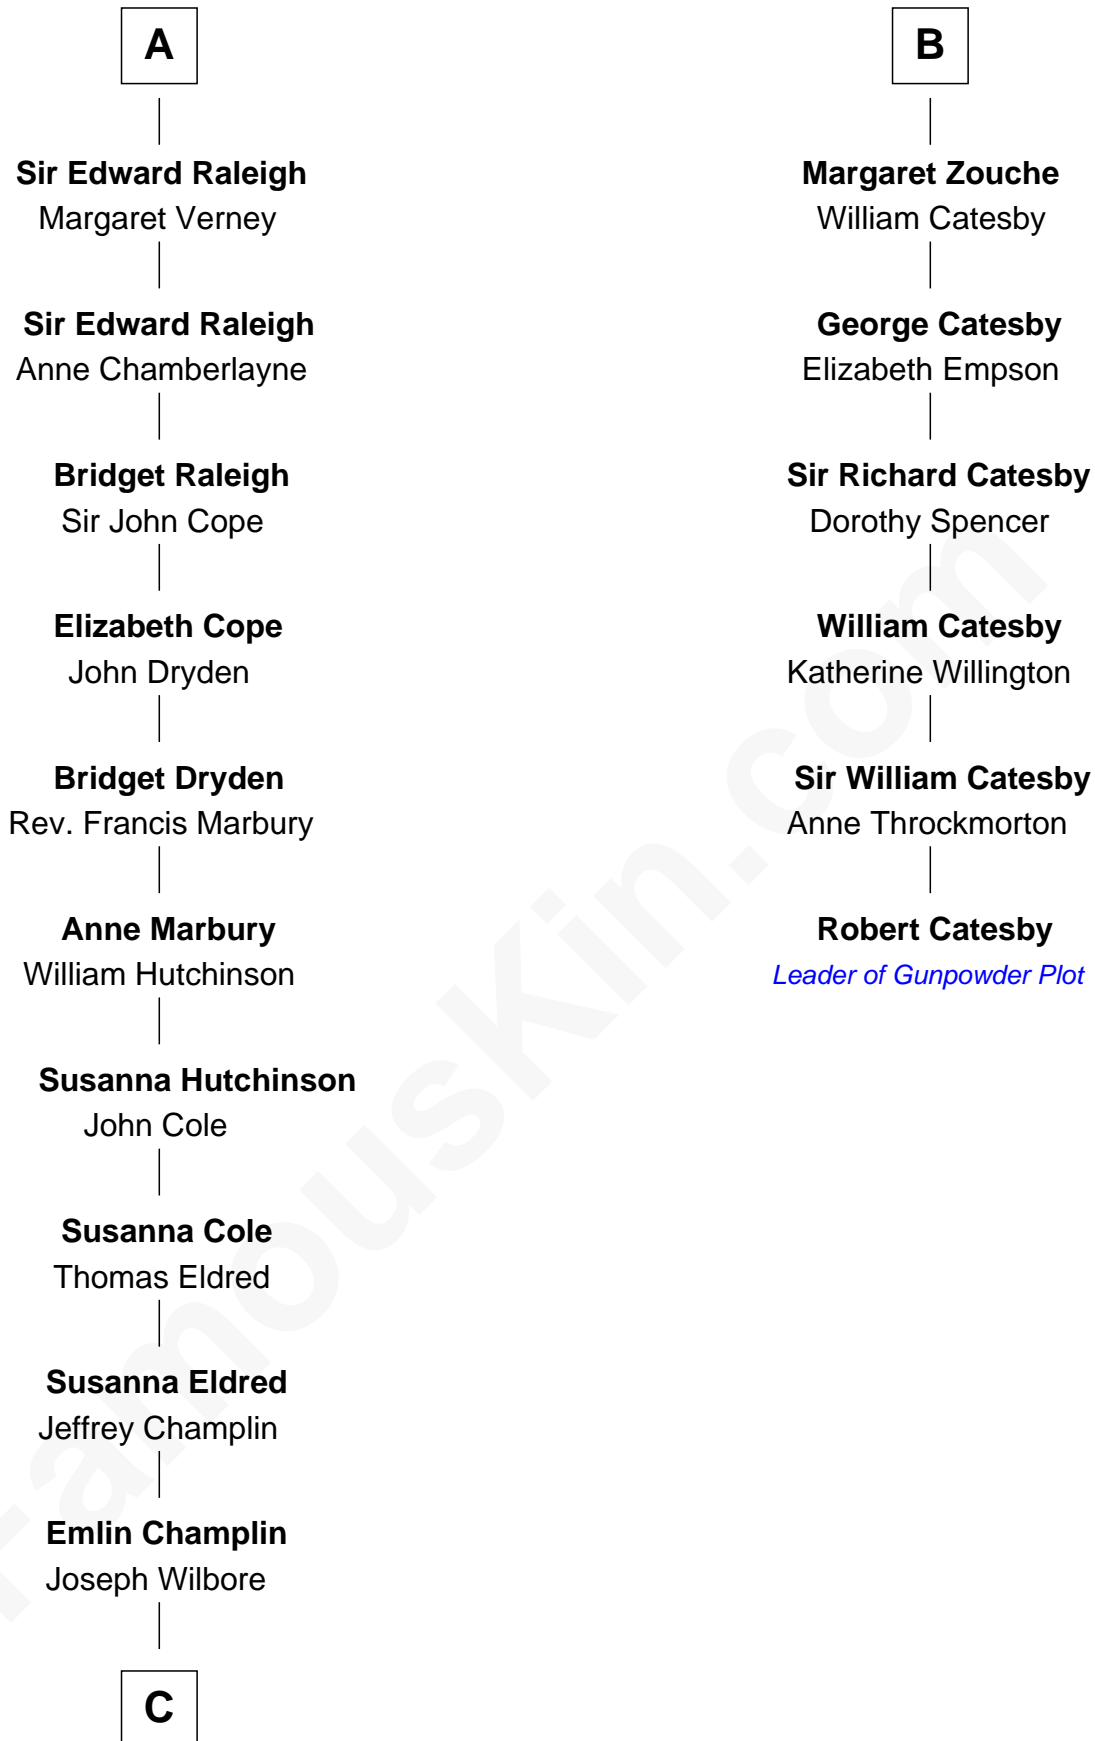

**FamousKin.com**  
**Relationship Chart of**  
**Shanghai Pierce**  
*Texas Cattleman*

**12th cousin 8 times removed of**  
**Robert Catesby**  
*Leader of Gunpowder Plot*

**C**

—  
**Ambless Wilbore**  
Nathaniel Stoddard

—  
**Susanna Stoddard**  
Isaac Pearce

—  
**Jonathan D. Pearce**  
Hanna Phillips Head

—  
**Shanghai Pierce**  
*Texas Cattleman*

FamousKin.com