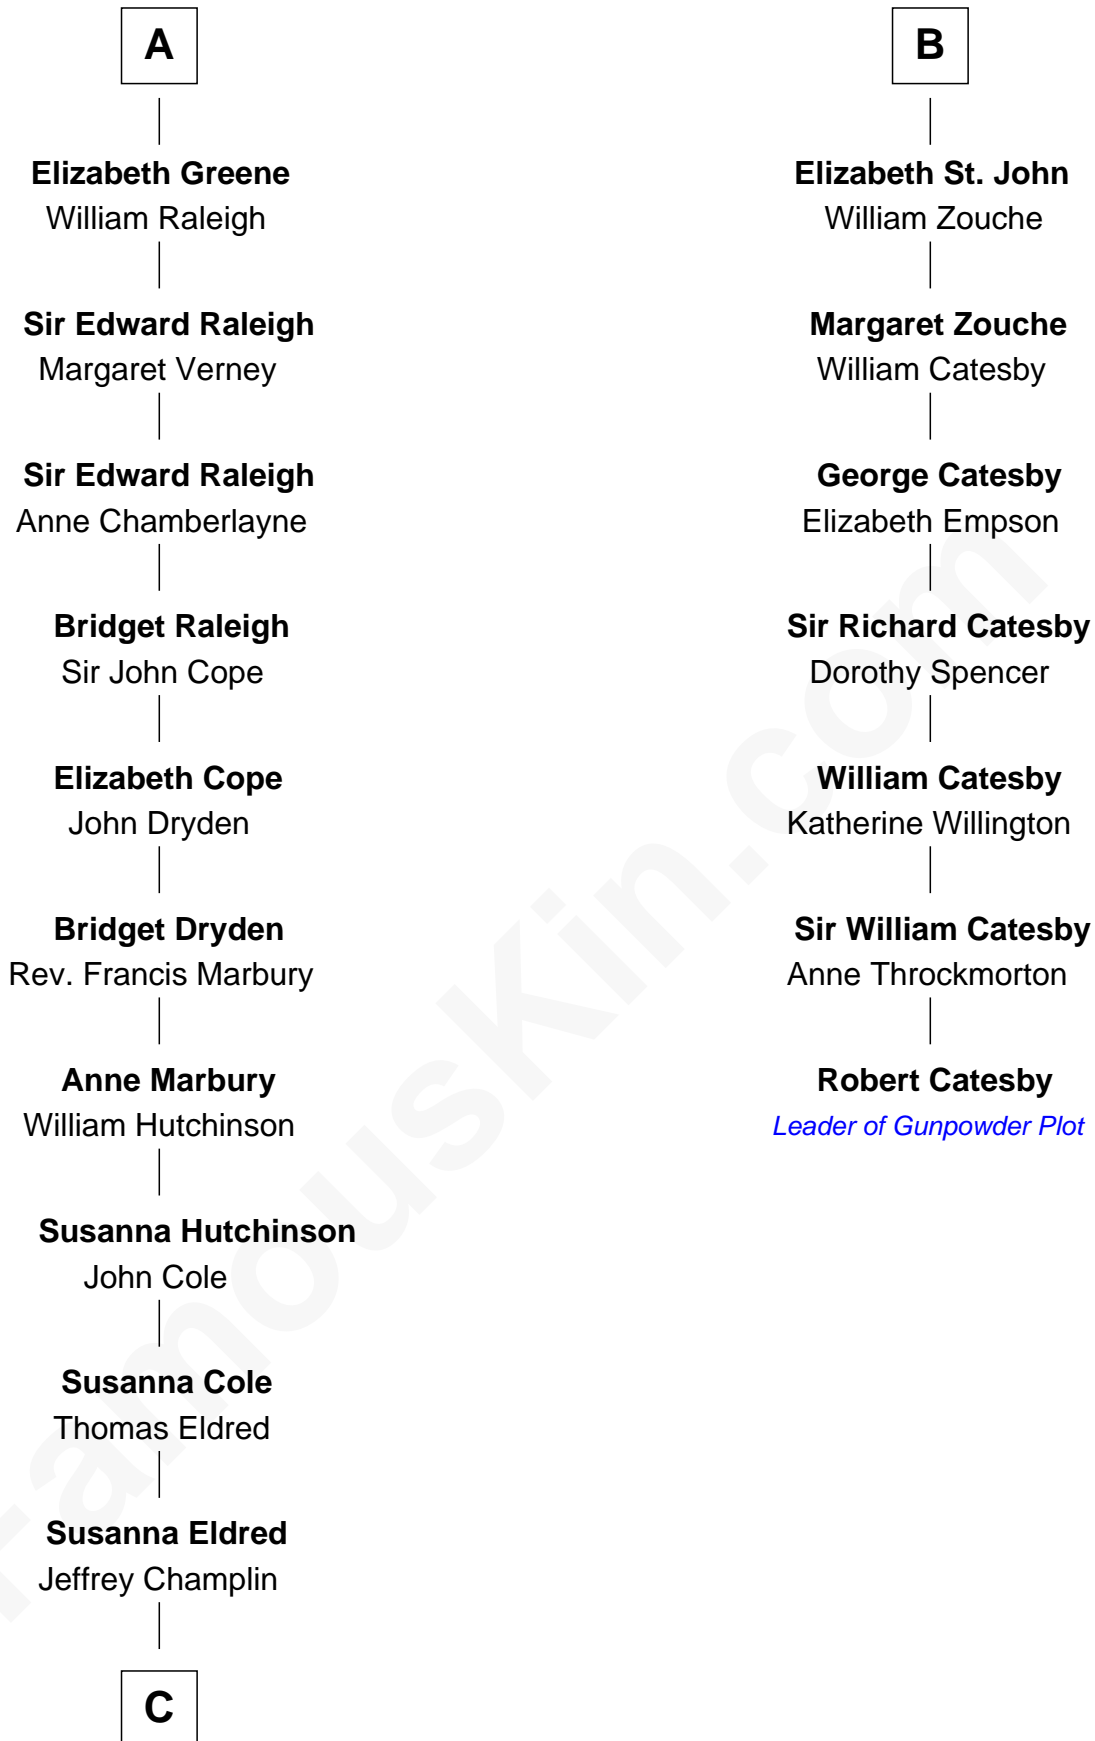

FamousKin.com
Relationship Chart of
Shanghai Pierce
Texas Cattleman

13th cousin 8 times removed of
Robert Catesby
Leader of Gunpowder Plot

C

—
Emlin Champlin

Joseph Wilbore

—
Ambless Wilbore

Nathaniel Stoddard

—
Susanna Stoddard

Isaac Pearce

—
Jonathan D. Pearce

Hanna Phillips Head

—
Shanghai Pierce

Texas Cattleman

FamousKin.com