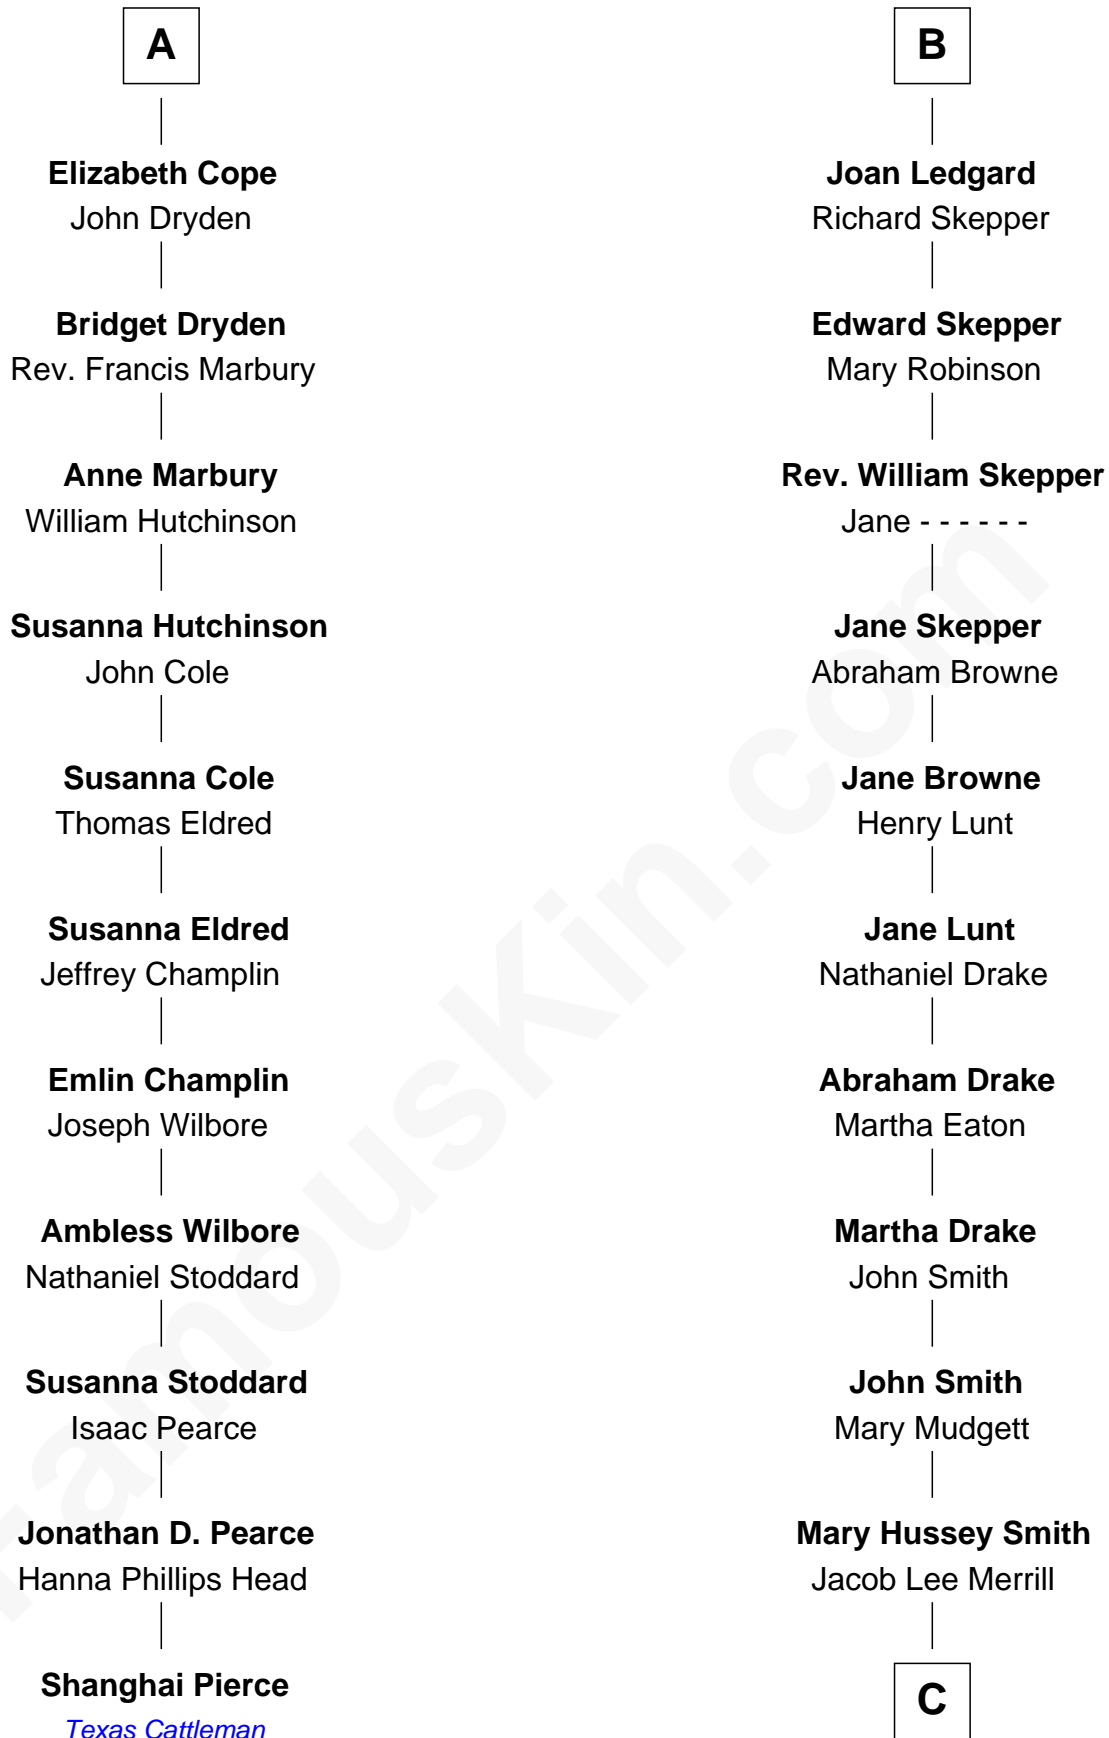

**FamousKin.com**  
**Relationship Chart of**  
**Shanghai Pierce**  
*Texas Cattleman*

17th cousin 4 times removed of

**Meghan Markle**  
*Duchess of Sussex, TV Actress*

**C**

George David Merrill

Mary Bird

Gertrude May Merrill

Fred George Sanders

Doris Mary Rita Sanders

Gordon Arnold Markle

Thomas Wayne Markle

Doria Loyce Ragland

**Meghan Markle**

*Duchess of Sussex, TV Actress*