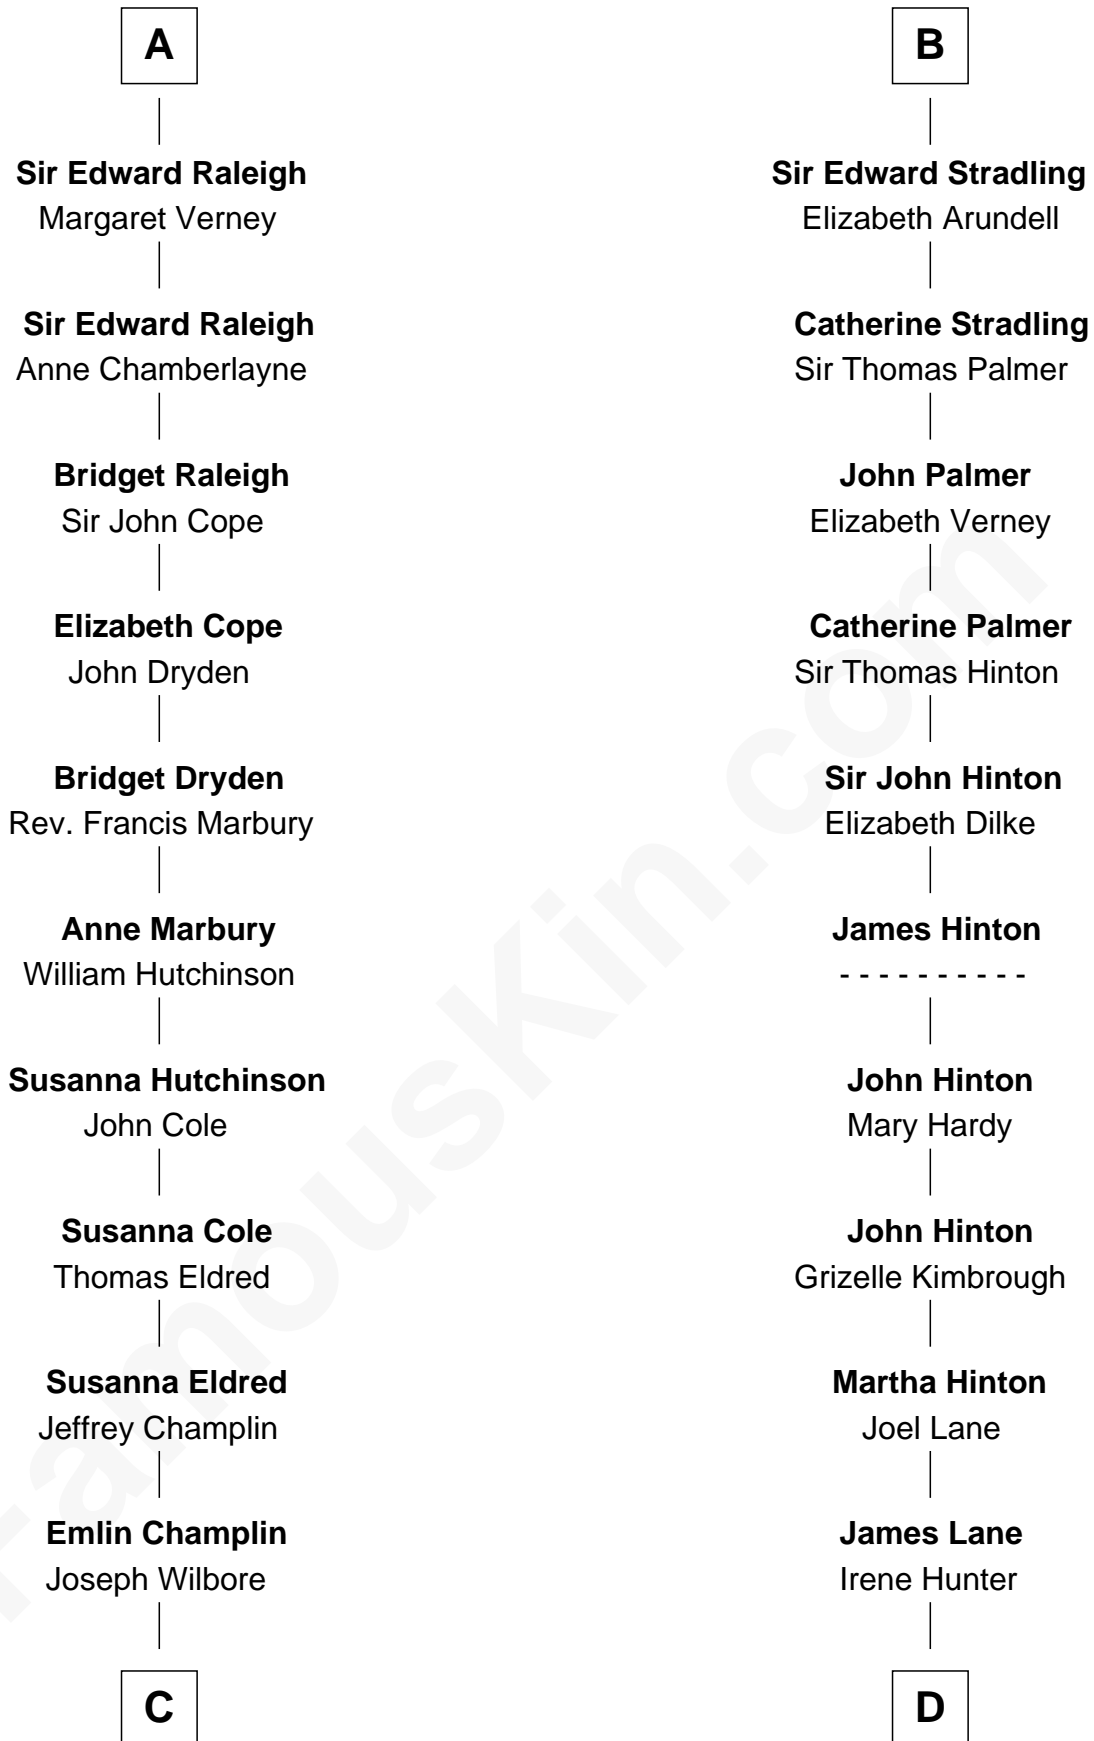

FamousKin.com

Relationship Chart of

Shanghai Pierce

Texas Cattleman

20th cousin 1 time removed of

Harper Lee
Author of To Kill a Mockingbird

C

Ambless Wilbore
Nathaniel Stoddard

Susanna Stoddard
Isaac Pearce

Jonathan D. Pearce
Hanna Phillips Head

Shanghai Pierce
Texas Cattleman

D

Elizabeth Jane Lane
Theophilus Hunter Williams

John Bonner Williams
Christiana Maiben

Ellen Rivers Williams
James Cunningham Finch