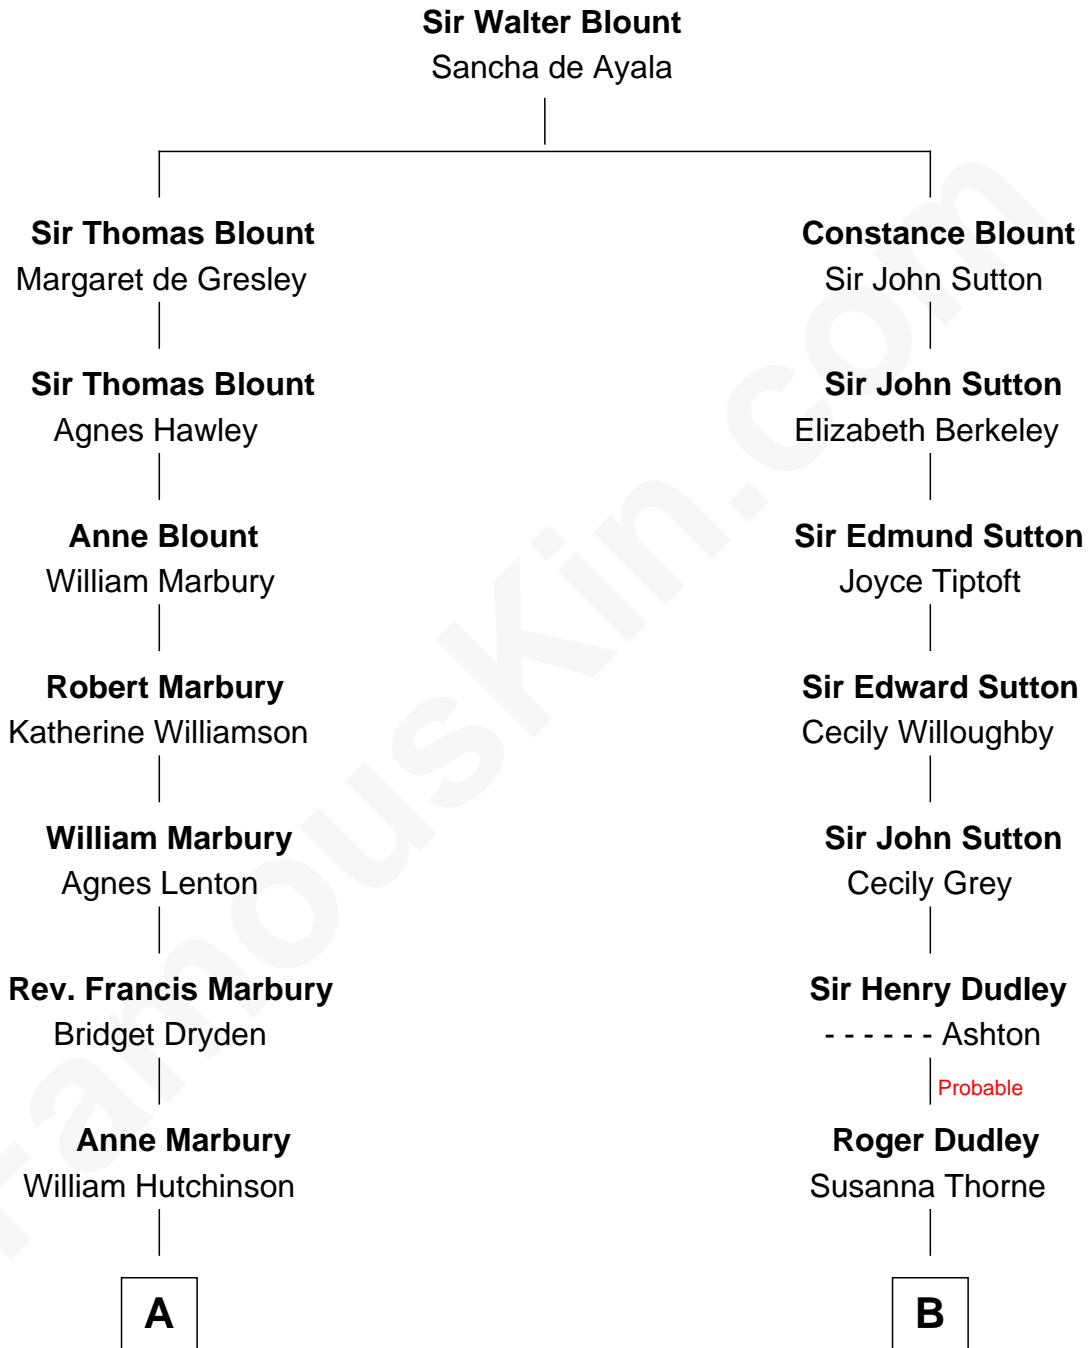

FamousKin.com

Relationship Chart of

Shanghai Pierce

Texas Cattleman

14th cousin 6 times removed of

John Cena
Movie Actor and WWE Pro Wrestler

C

Charles Nichols
Julia Ellen Skelton