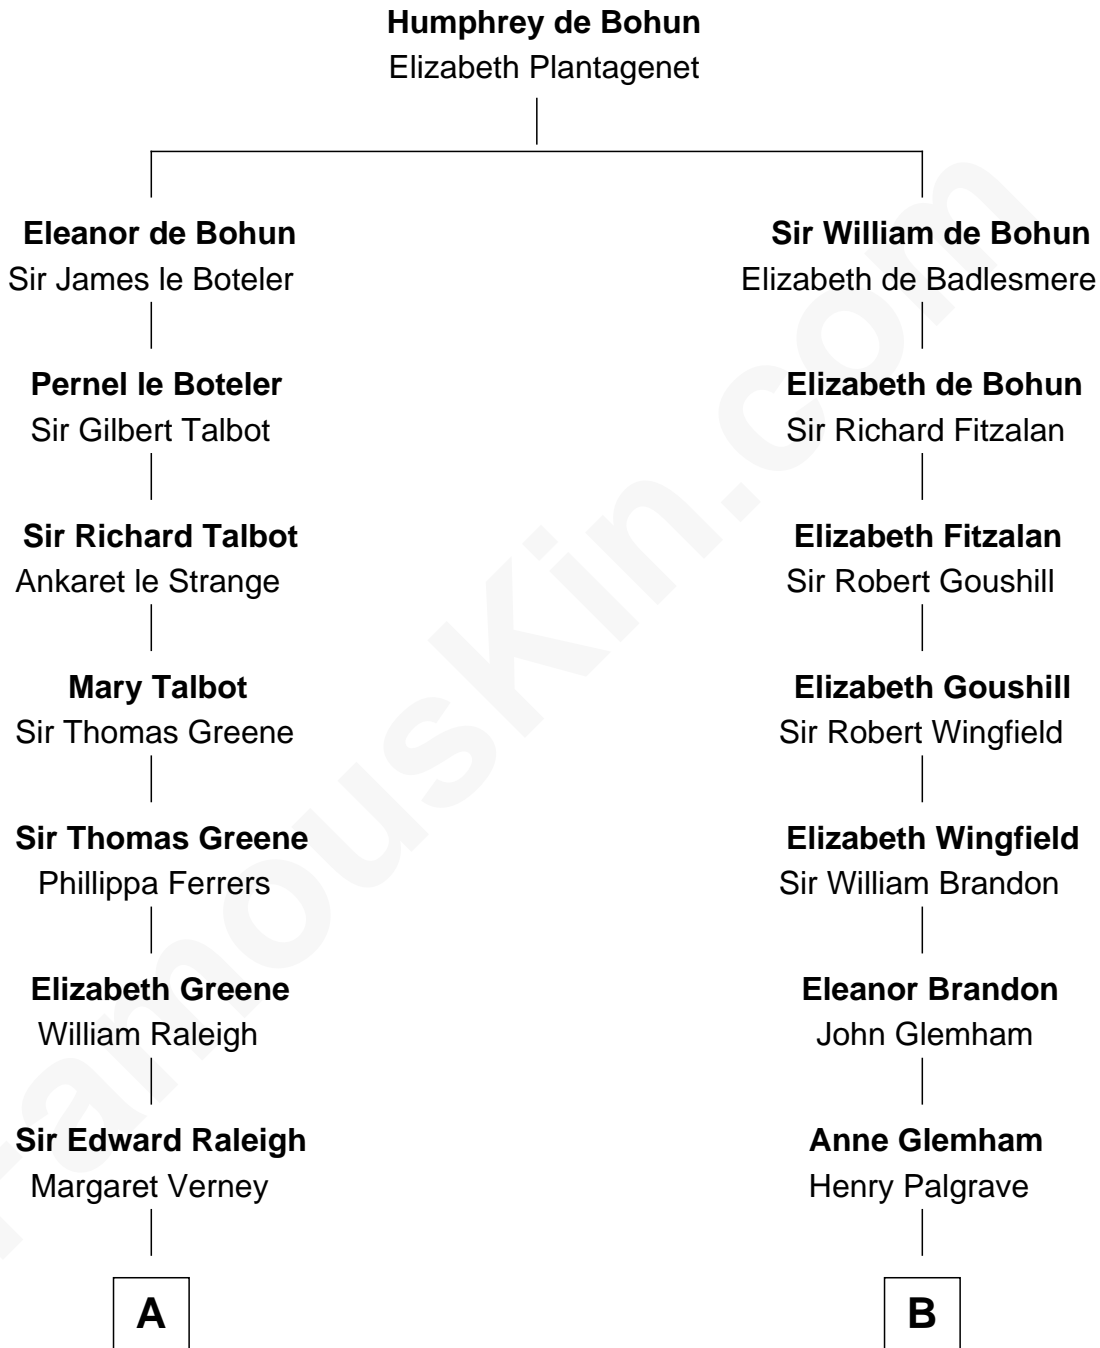

**FamousKin.com**  
**Relationship Chart of**  
**Shanghai Pierce**  
*Texas Cattleman*

15th cousin 4 times removed of  
**Eli Whitney**  
*Inventor of the Cotton Gin*

**C**

—  
**Susanna Stoddard**

Isaac Pearce

—  
**Jonathan D. Pearce**

Hanna Phillips Head

—  
**Shanghai Pierce**

*Texas Cattleman*

FamousKin.com