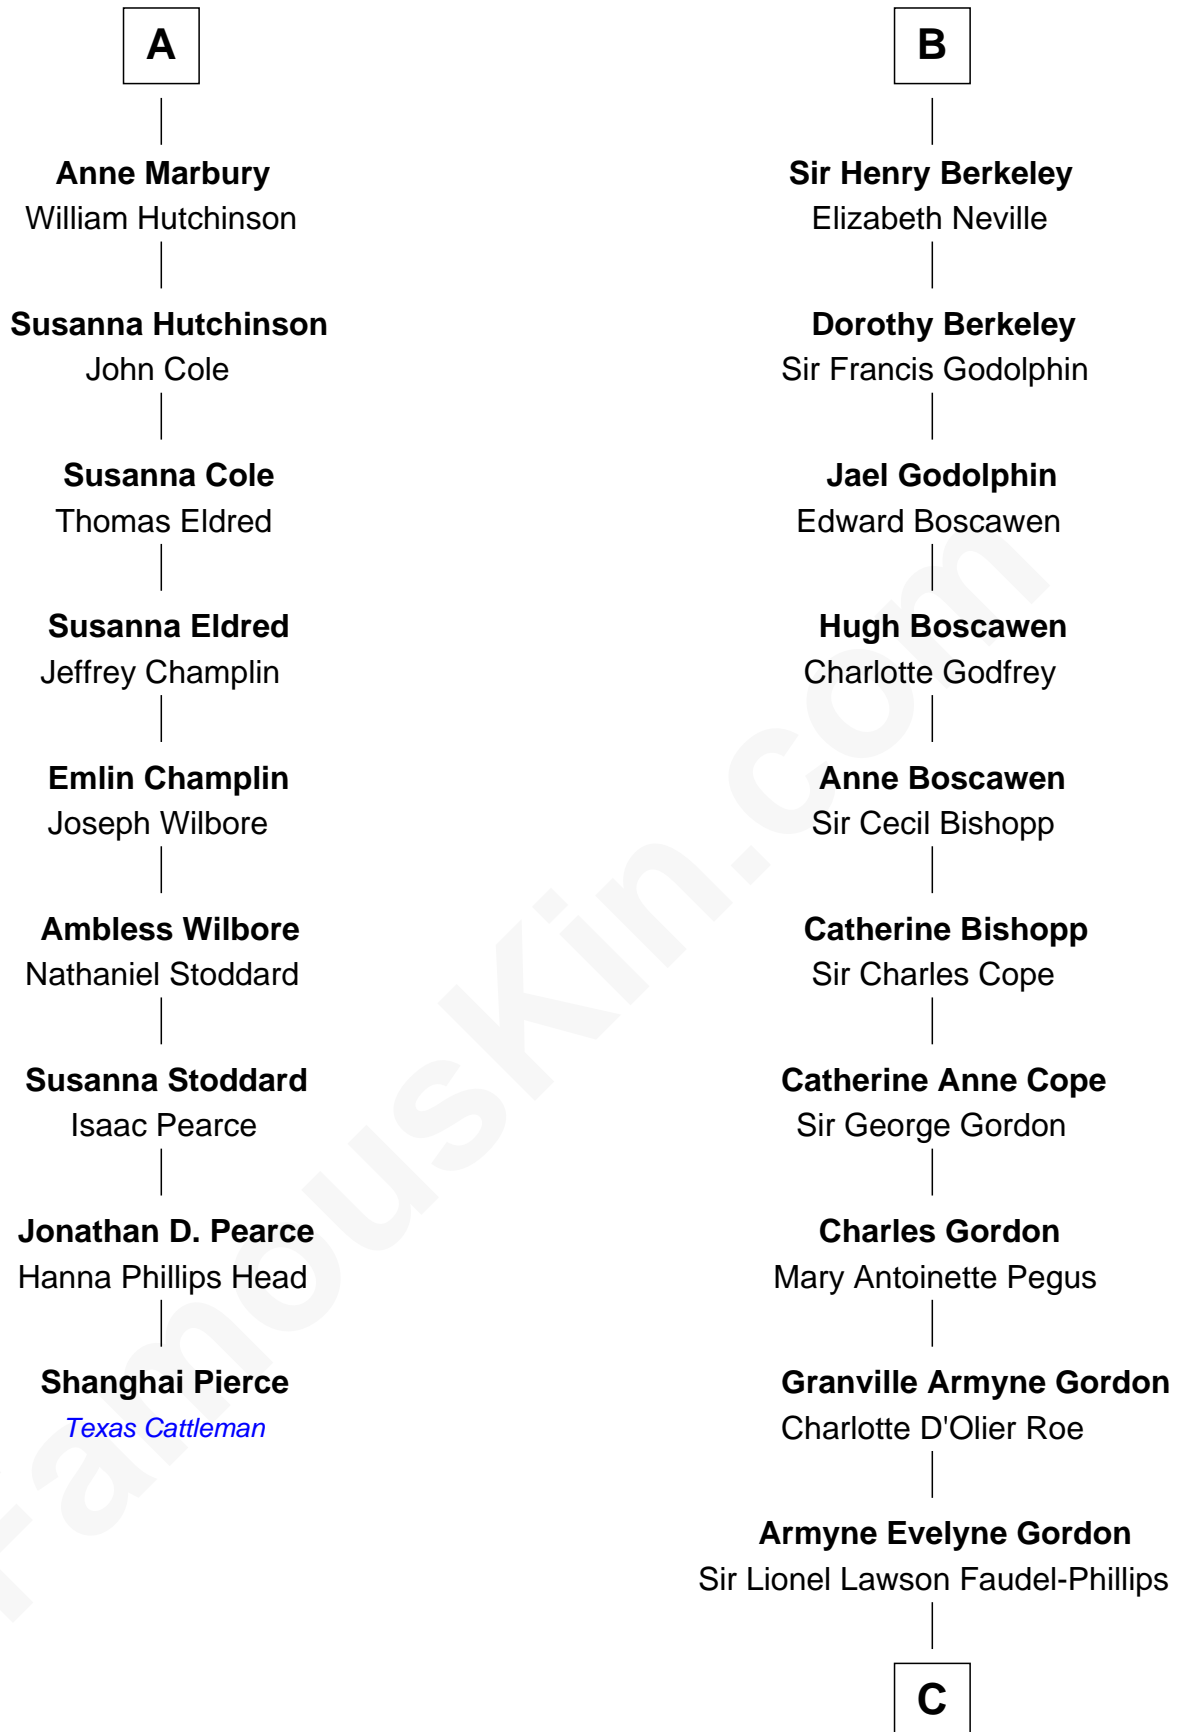

FamousKin.com
Relationship Chart of
Shanghai Pierce
Texas Cattleman

15th cousin 5 times removed of
Cara Delevingne
Fashion Model and Movie Actress

C

Anne Margaret Faudel-Phillips

John Vincent Sheffield

Jane Armyne Sheffield

Sir Jocelyn Edward Greville Stevens

Pandora Anne Stevens

Charles Hamar Delevingne

Cara Delevingne

Model and Actress