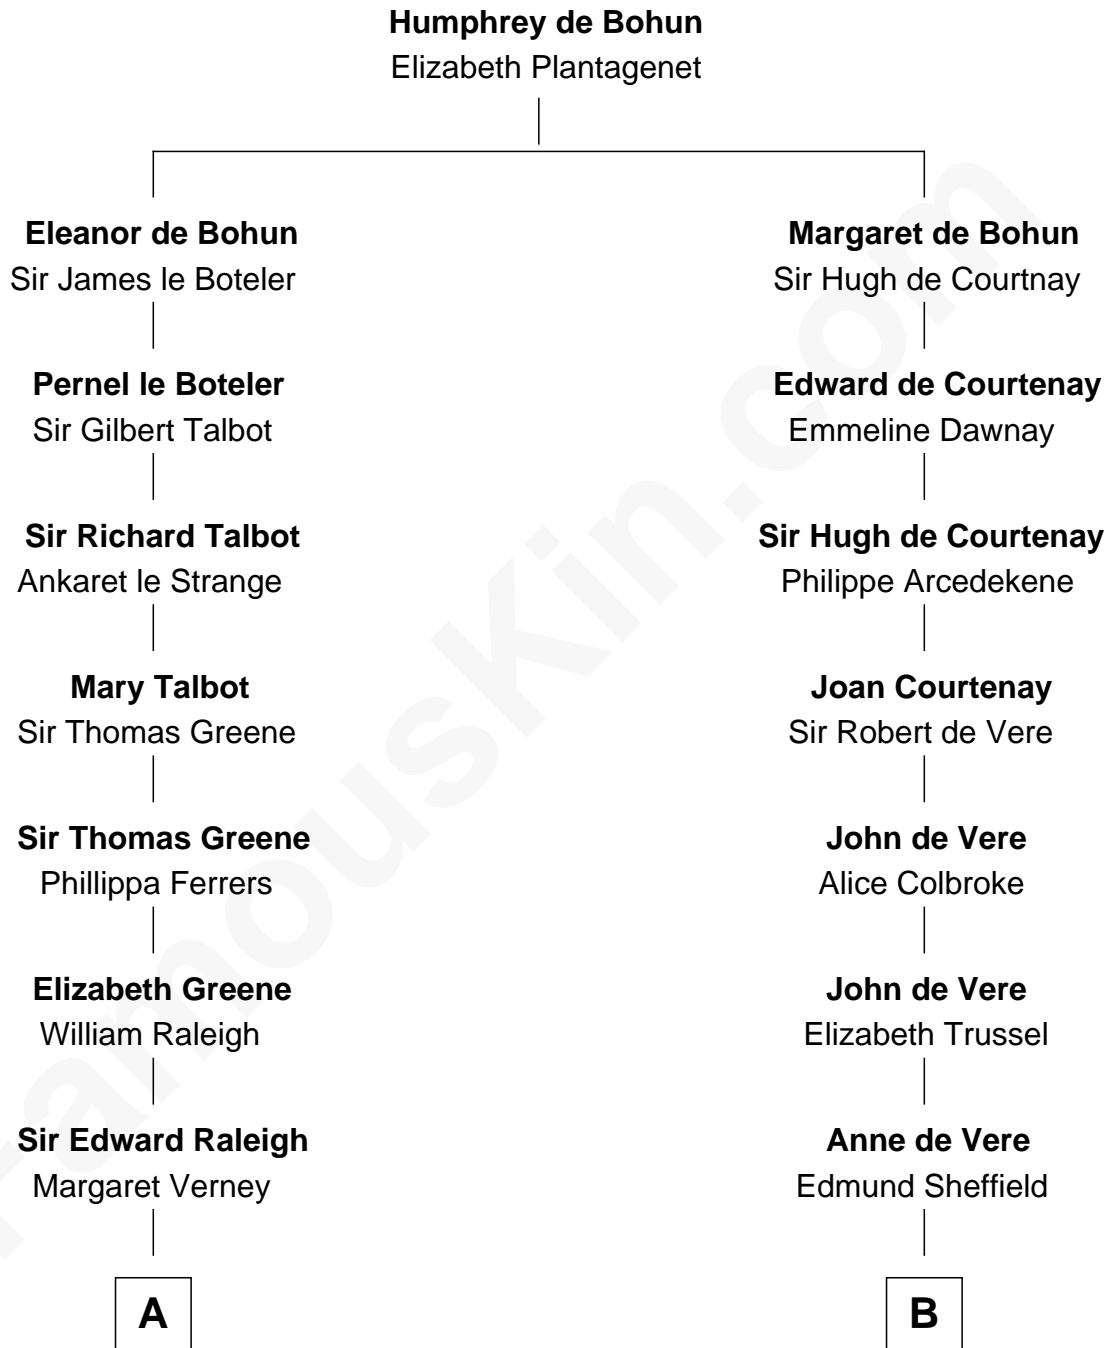

FamousKin.com

Relationship Chart of

Shanghai Pierce

Texas Cattleman

19th cousin 1 time removed of

Cara Delevingne
Fashion Model and Movie Actress

C

Susanna Stoddard

Isaac Pearce

Jonathan D. Pearce

Hanna Phillips Head

Shanghai Pierce

Texas Cattleman

D

John Vincent Sheffield

Anne Margaret Faudel-Phillips