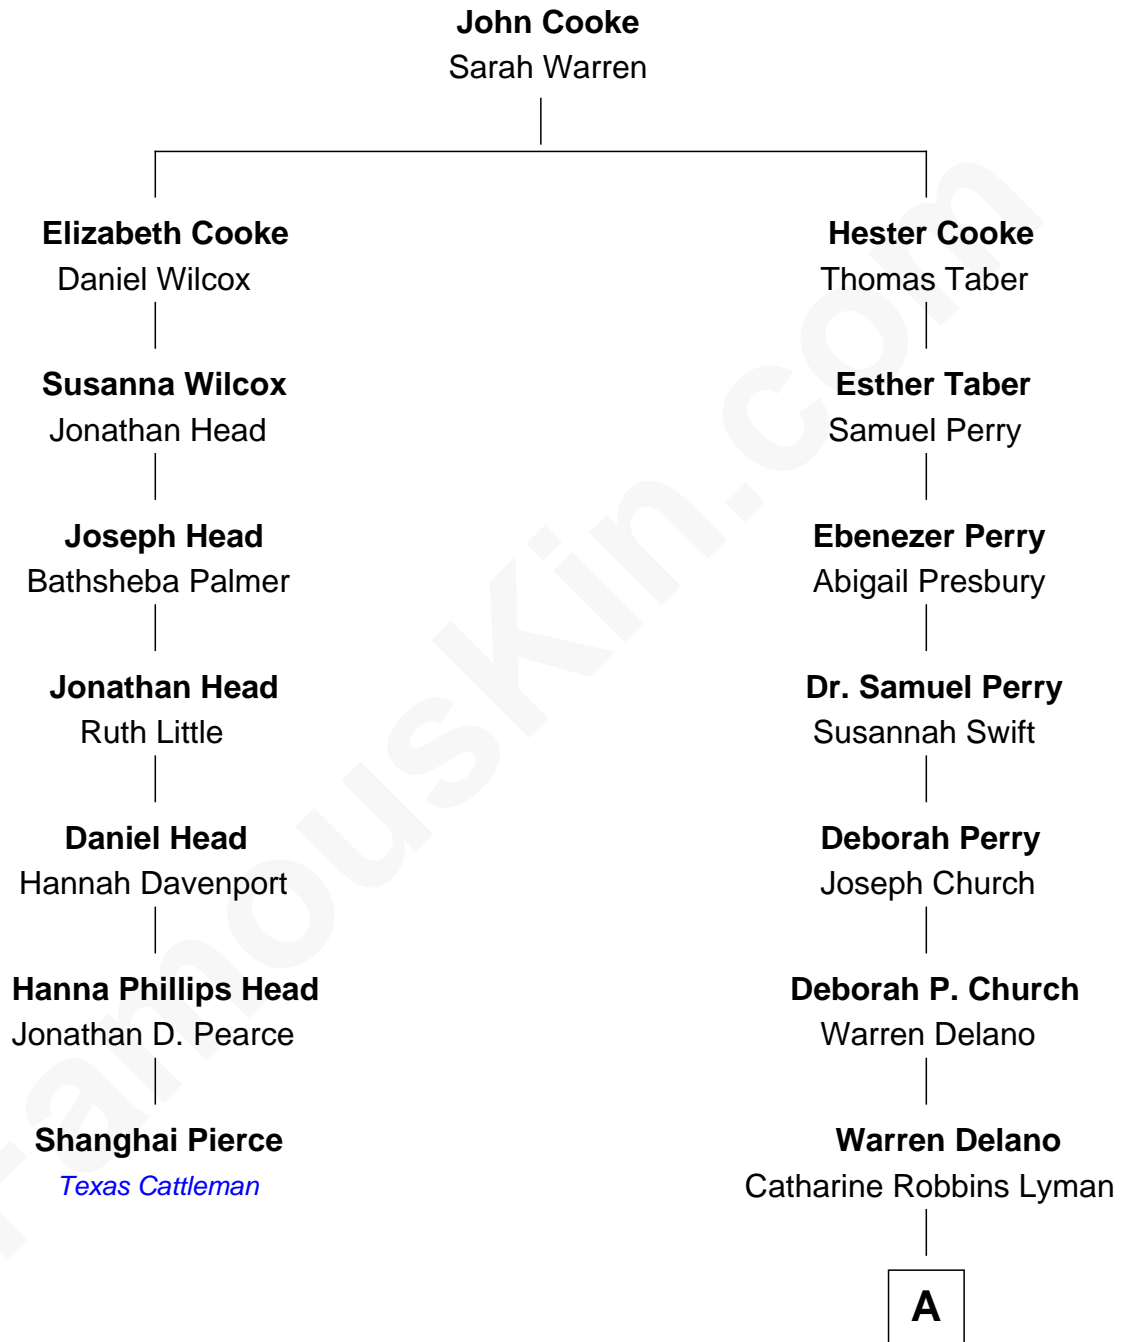

**FamousKin.com**  
**Relationship Chart of**  
**Shanghai Pierce**  
*Texas Cattleman*

6th cousin 2 times removed of

**Franklin D. Roosevelt**  
*32nd U.S. President*

**A**

|  
**Sara Delano**  
James Roosevelt

|  
**Franklin D. Roosevelt**  
*32nd U.S. President*

FamousKin.com