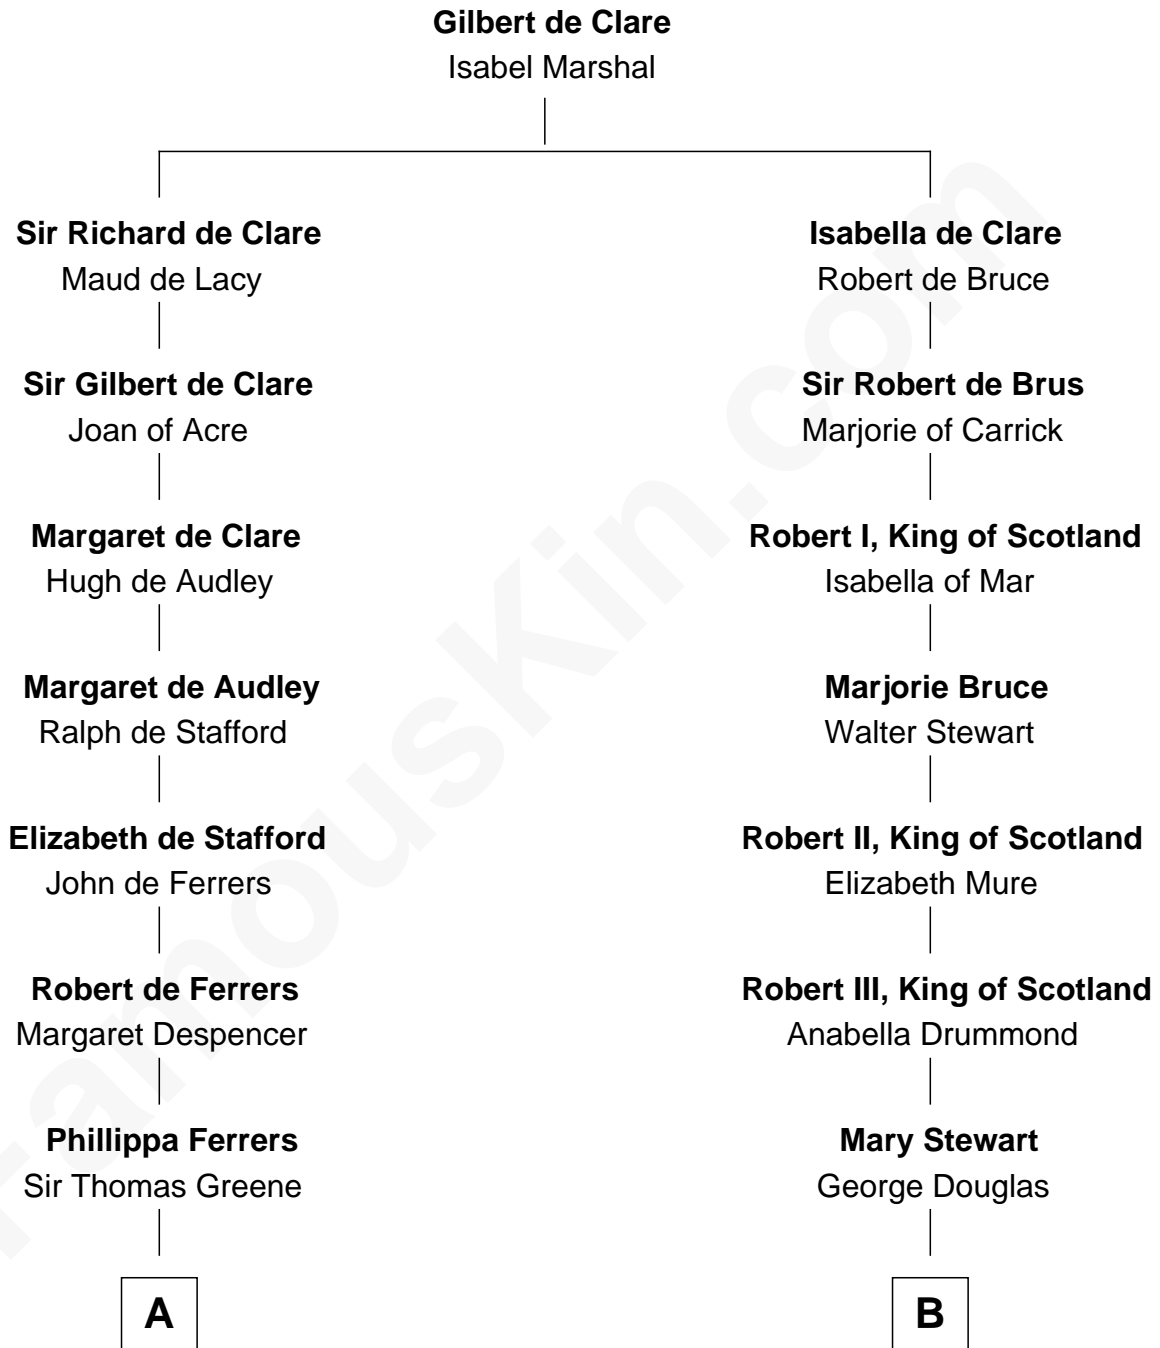

# FamousKin.com Relationship Chart of

**Shanghai Pierce**

*Texas Cattleman*

21st cousin of

**Eleanor Roosevelt**

*First Lady of President Franklin D. Roosevelt*

**C**

**Emlin Champlin**

Joseph Wilbore

**Ambless Wilbore**

Nathaniel Stoddard

**Susanna Stoddard**

Isaac Pearce

**Jonathan D. Pearce**

Hanna Phillips Head

**Shanghai Pierce**

*Texas Cattleman*

**D**

**Anne Irvine**

James Bulloch

**James Stephens Bulloch**

Martha Stewart

**Martha Bulloch**

Theodore Roosevelt