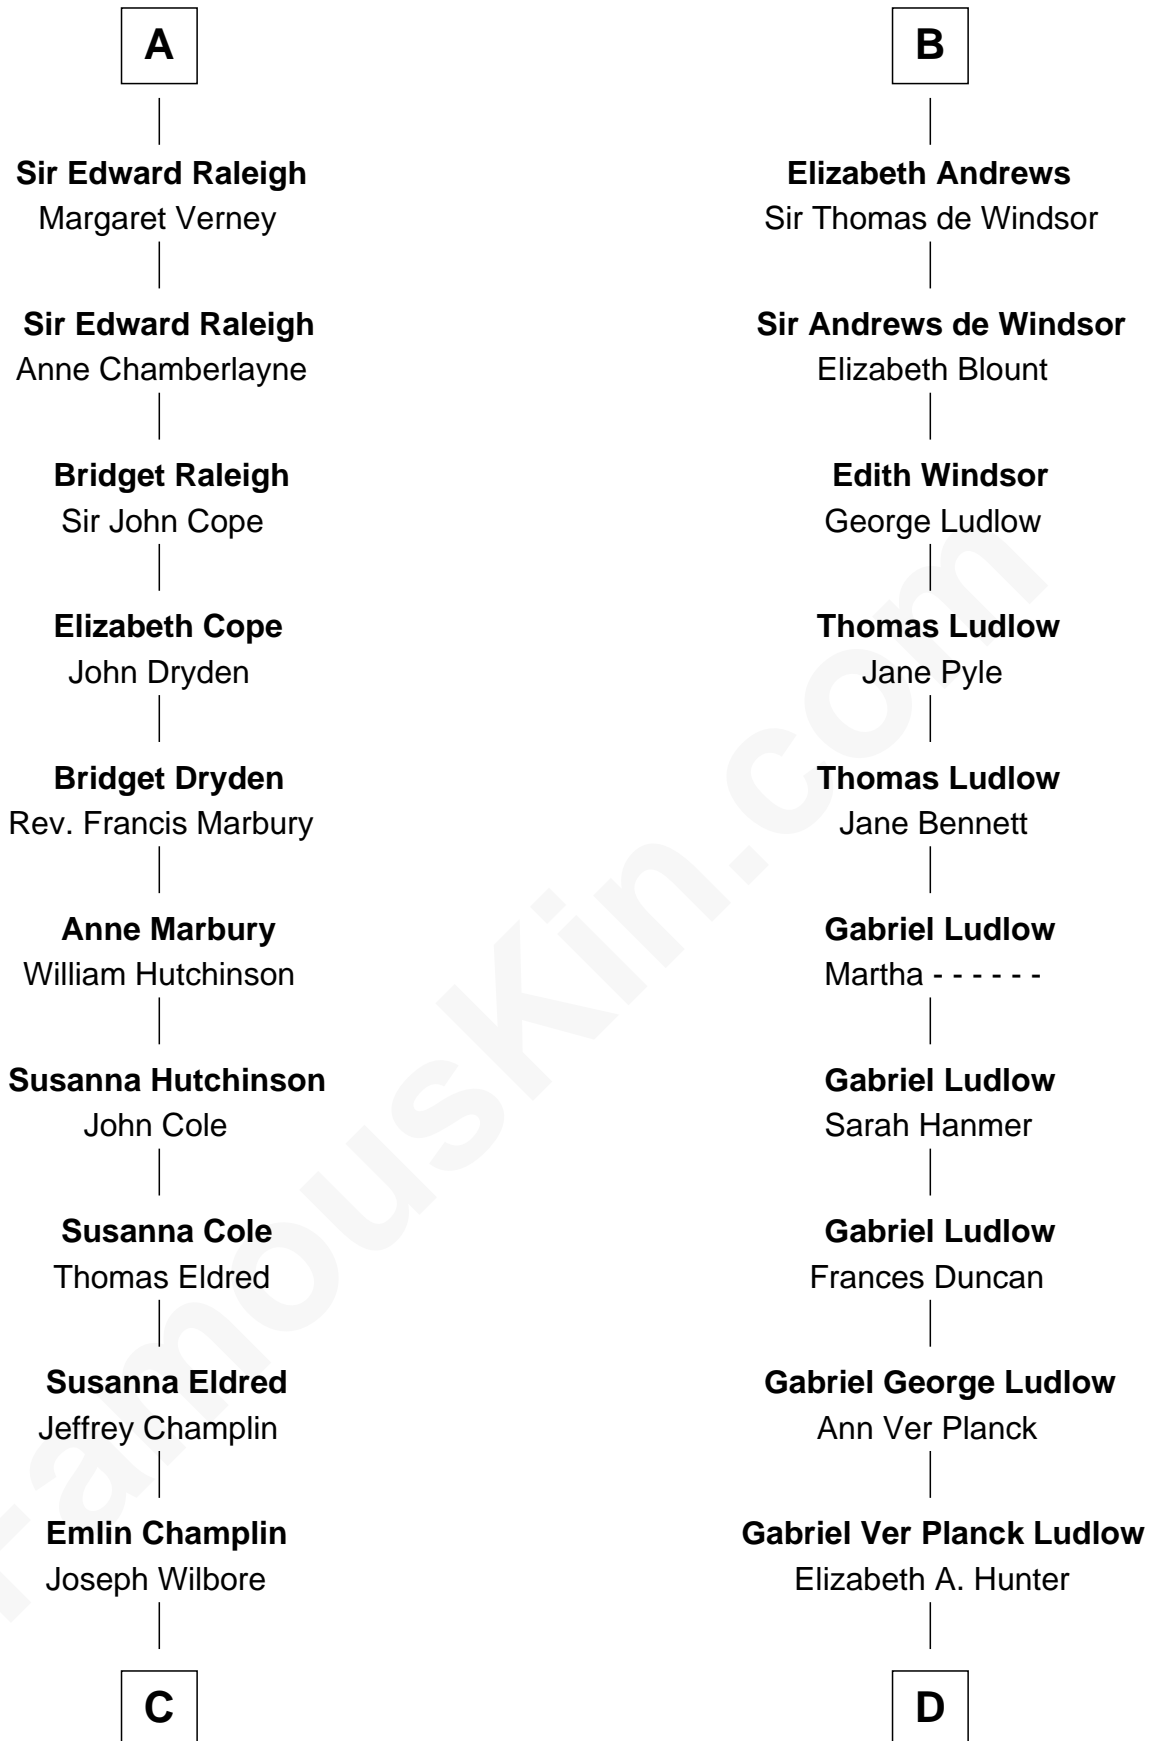

FamousKin.com Relationship Chart of

Shanghai Pierce

Texas Cattleman

20th cousin of

Eleanor Roosevelt

First Lady of President Franklin D. Roosevelt

Sir Hugh le Despencer

Aveline Basset

Margaret Despencer

Robert de Ferrers

Phillippa Ferrers

Sir Thomas Greene

Elizabeth Greene

William Raleigh

A

Eleanor le Despencer

Catherine de Beaumont

Elizabeth Luttrell

John Stratton

Elizabeth Stratton

John Andrews

B

C

Ambless Wilbore
Nathaniel Stoddard

Susanna Stoddard
Isaac Pearce

Jonathan D. Pearce
Hanna Phillips Head

Shanghai Pierce
Texas Cattleman

D

Dr. Edward Hunter Ludlow
Elizabeth Livingston

Mary Livingston Ludlow
Valentine Gill Hall

Anna Rebecca Hall
Elliott Roosevelt