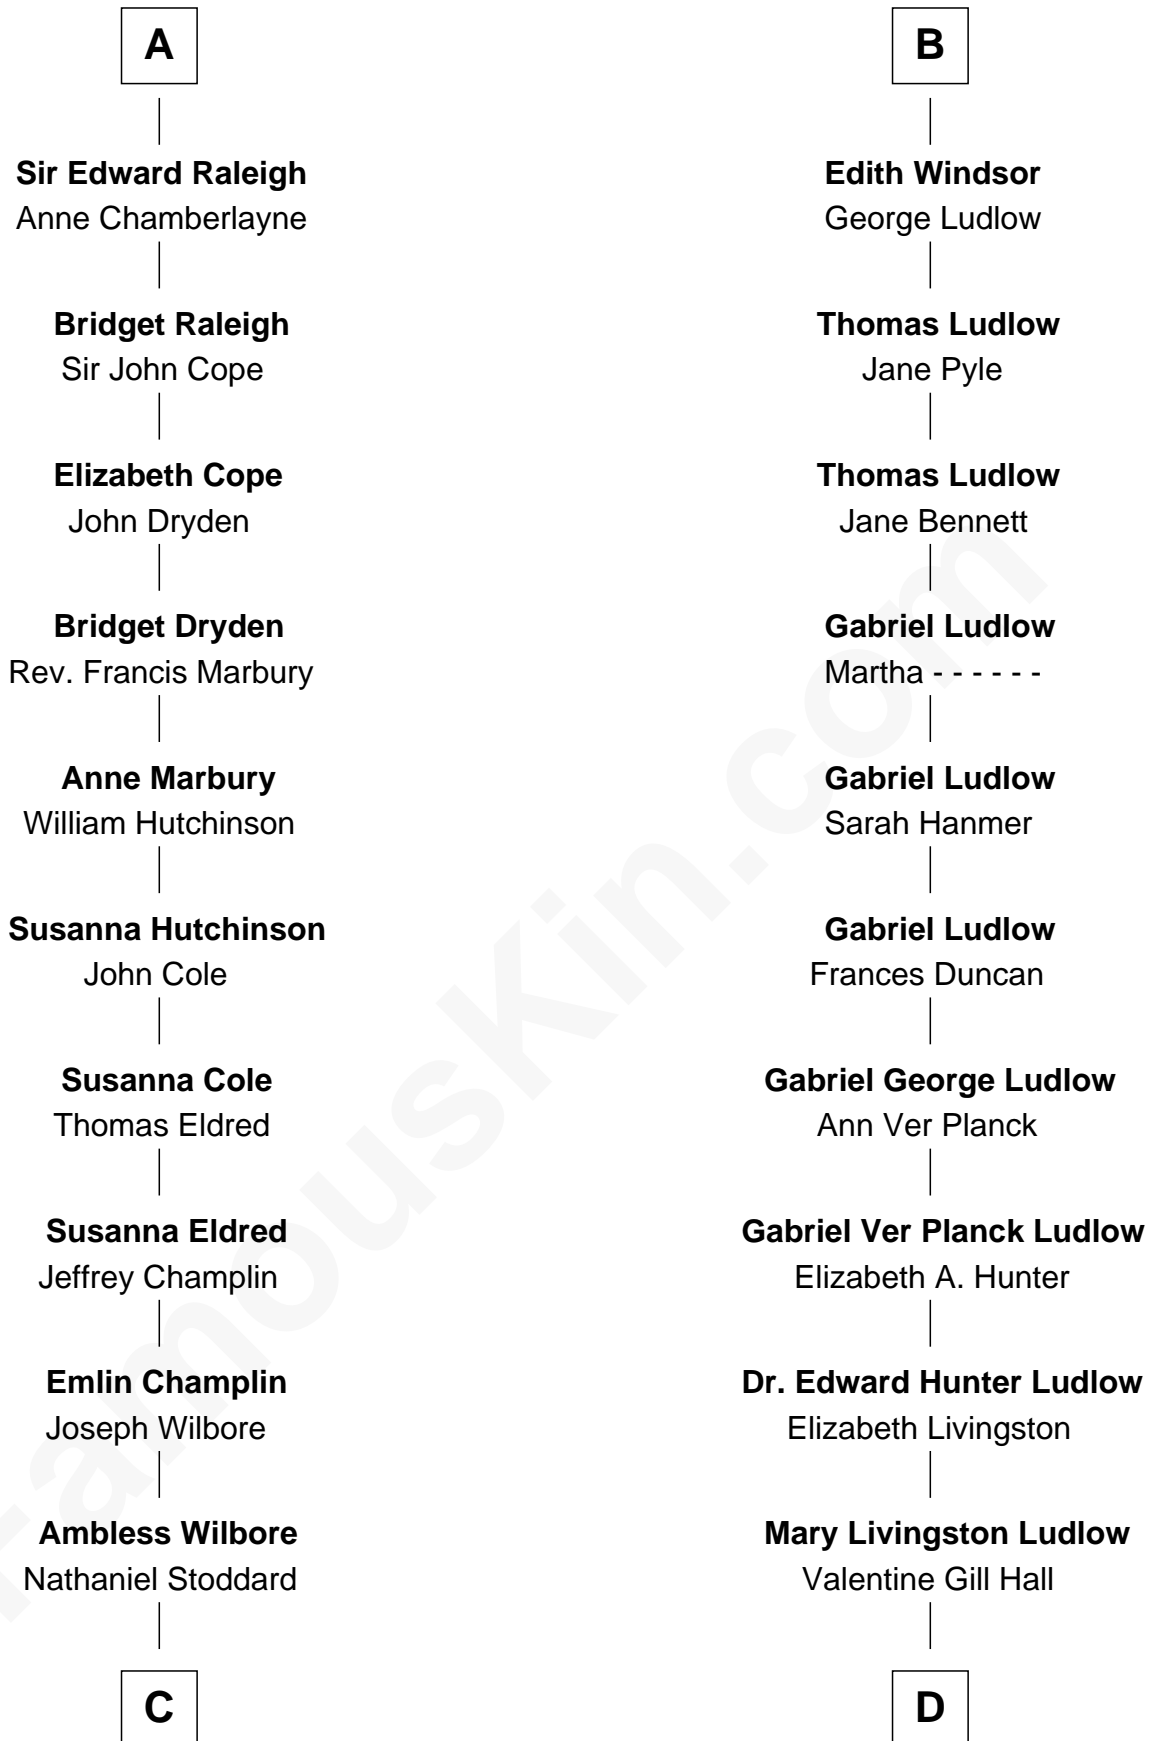

FamousKin.com
Relationship Chart of
Shanghai Pierce
Texas Cattleman

18th cousin 1 time removed of

Eleanor Roosevelt
First Lady of President Franklin D. Roosevelt

C

Susanna Stoddard

Isaac Pearce

Jonathan D. Pearce

Hanna Phillips Head

Shanghai Pierce

Texas Cattleman

D

Anna Rebecca Hall

Elliott Roosevelt

Eleanor Roosevelt

First Lady of Franklin Roosevelt