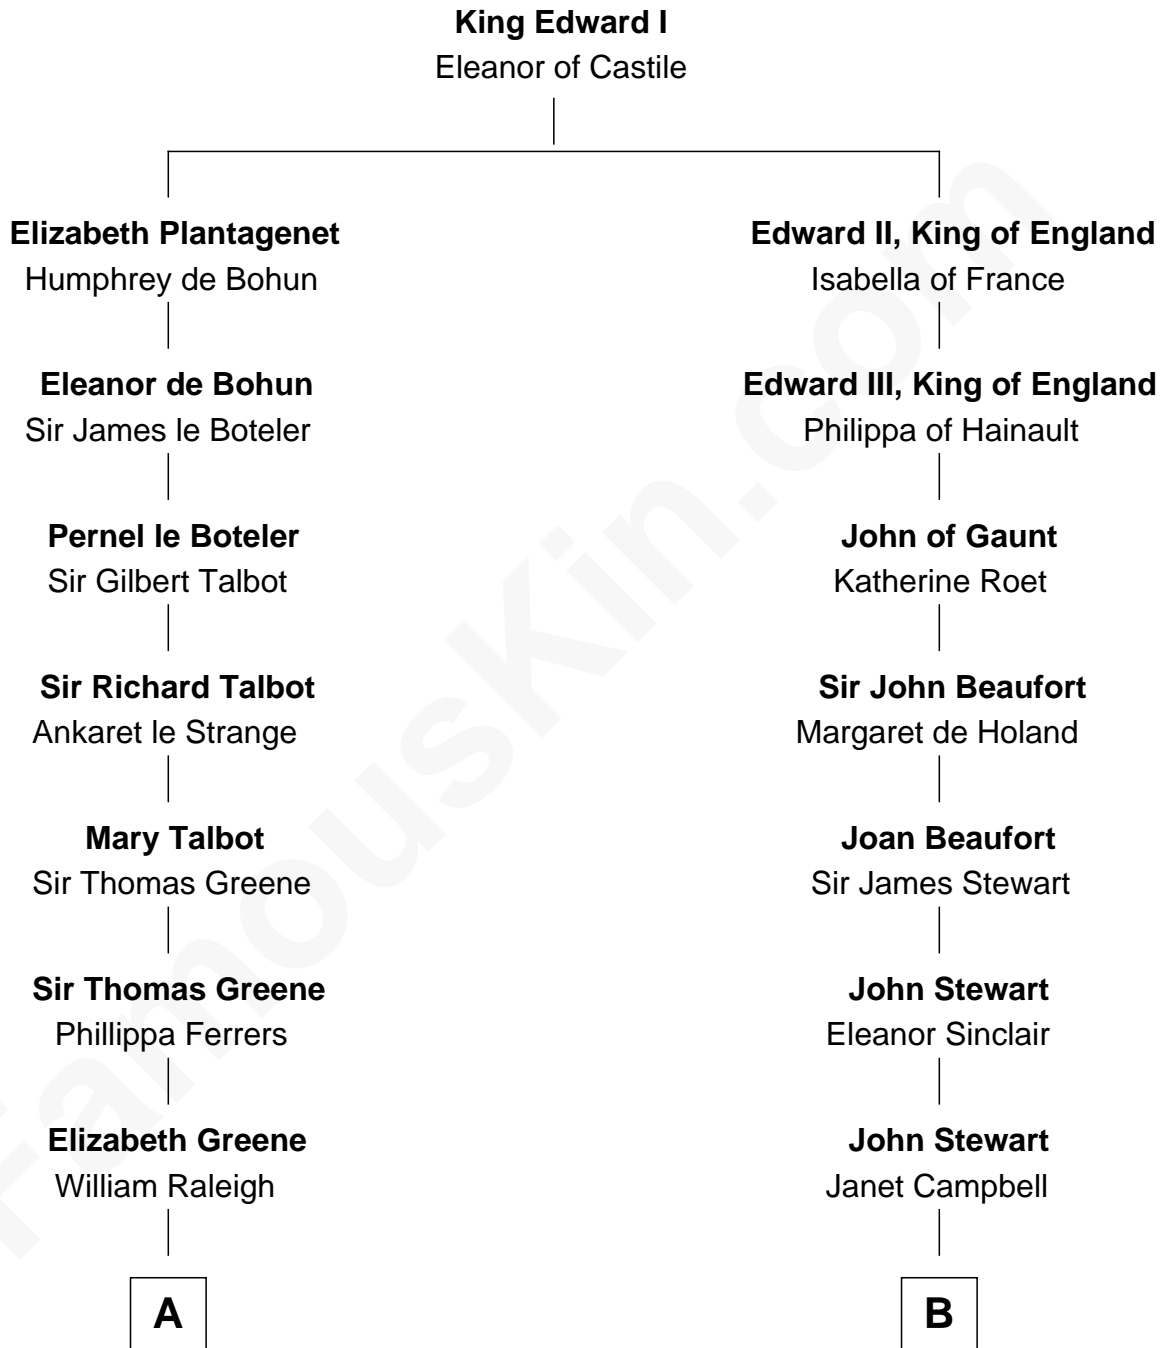

**FamousKin.com**  
**Relationship Chart of**  
**Shanghai Pierce**  
*Texas Cattleman*

18th cousin 2 times removed of  
**Theodore Roosevelt**  
*26th U.S. President*

**C**

**Ambless Wilbore**  
Nathaniel Stoddard

**Susanna Stoddard**  
Isaac Pearce

**Jonathan D. Pearce**  
Hanna Phillips Head

**Shanghai Pierce**  
*Texas Cattleman*

**D**

**Martha Bulloch**  
Theodore Roosevelt

**Theodore Roosevelt**  
*26th U.S. President*