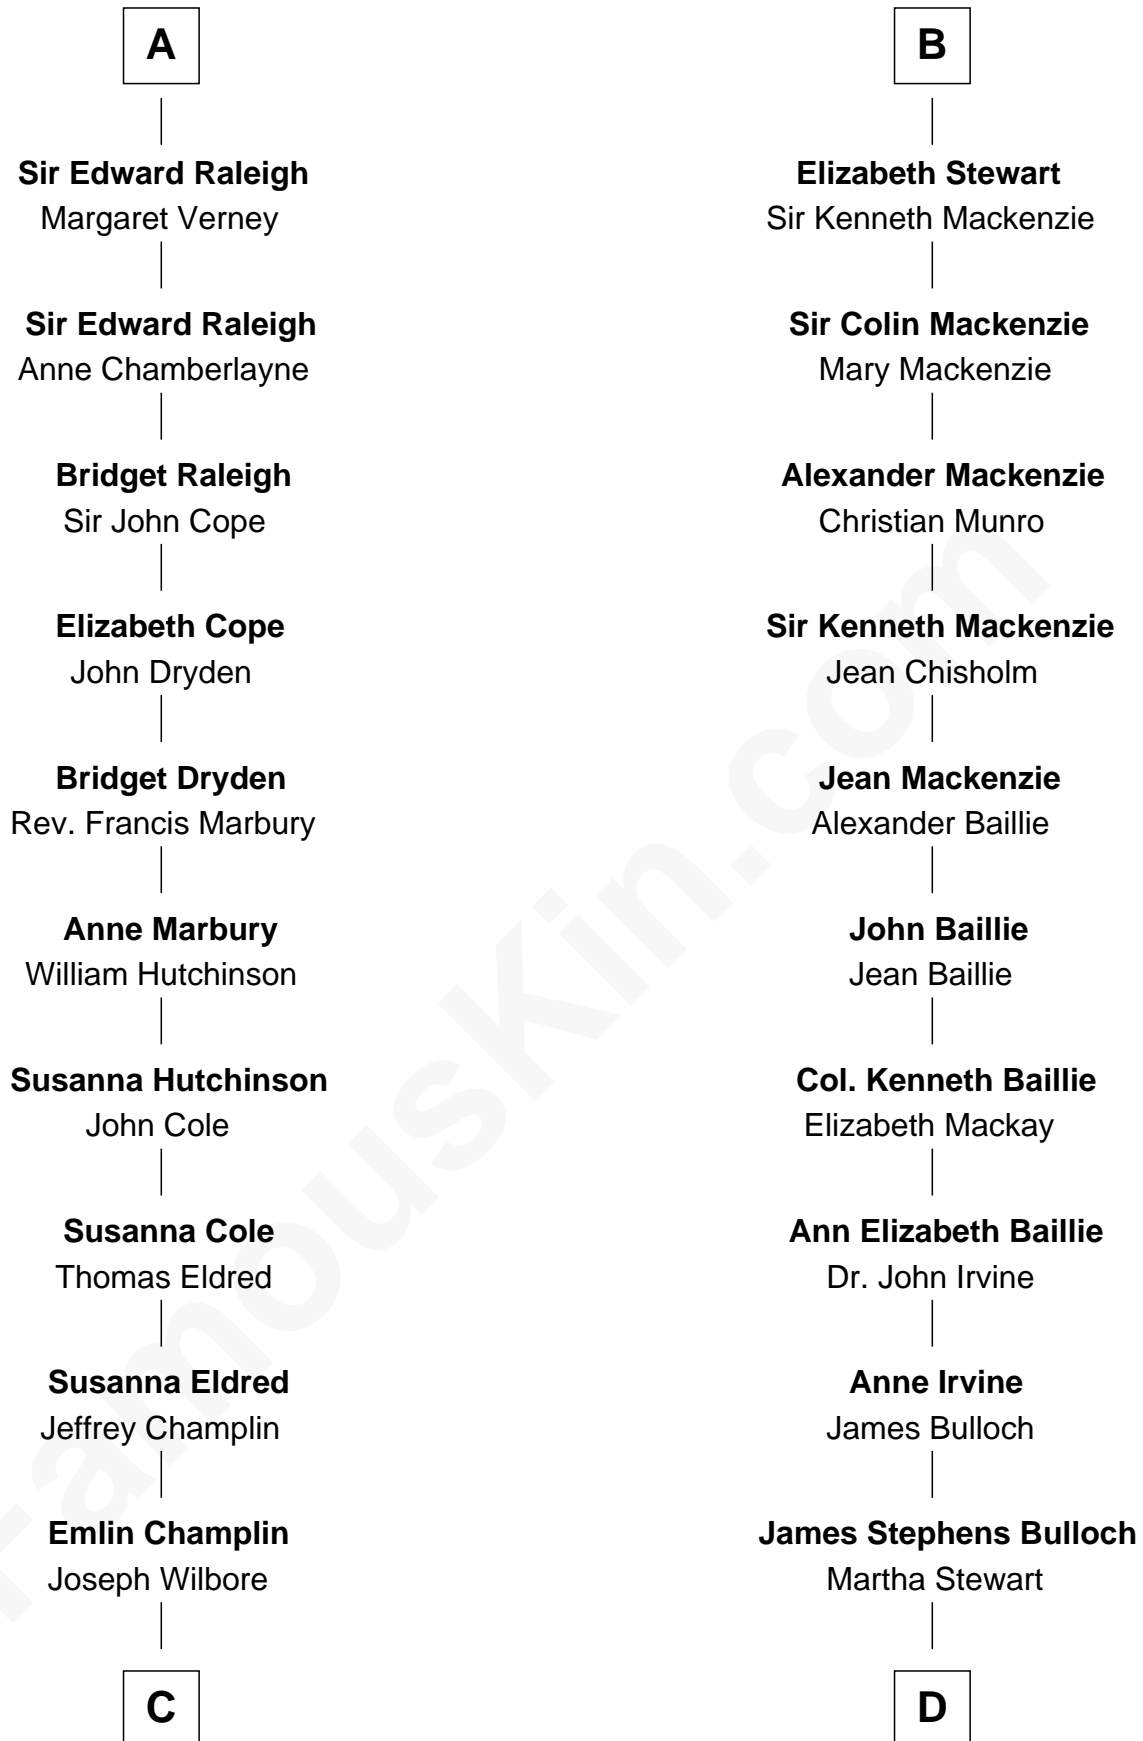

**FamousKin.com**  
**Relationship Chart of**  
**Shanghai Pierce**  
*Texas Cattleman*

18th cousin 2 times removed of  
**Theodore Roosevelt**  
*26th U.S. President*

**C**

**Ambless Wilbore**  
Nathaniel Stoddard

**Susanna Stoddard**  
Isaac Pearce

**Jonathan D. Pearce**  
Hanna Phillips Head

**Shanghai Pierce**  
*Texas Cattleman*

**D**

**Martha Bulloch**  
Theodore Roosevelt

**Theodore Roosevelt**  
*26th U.S. President*