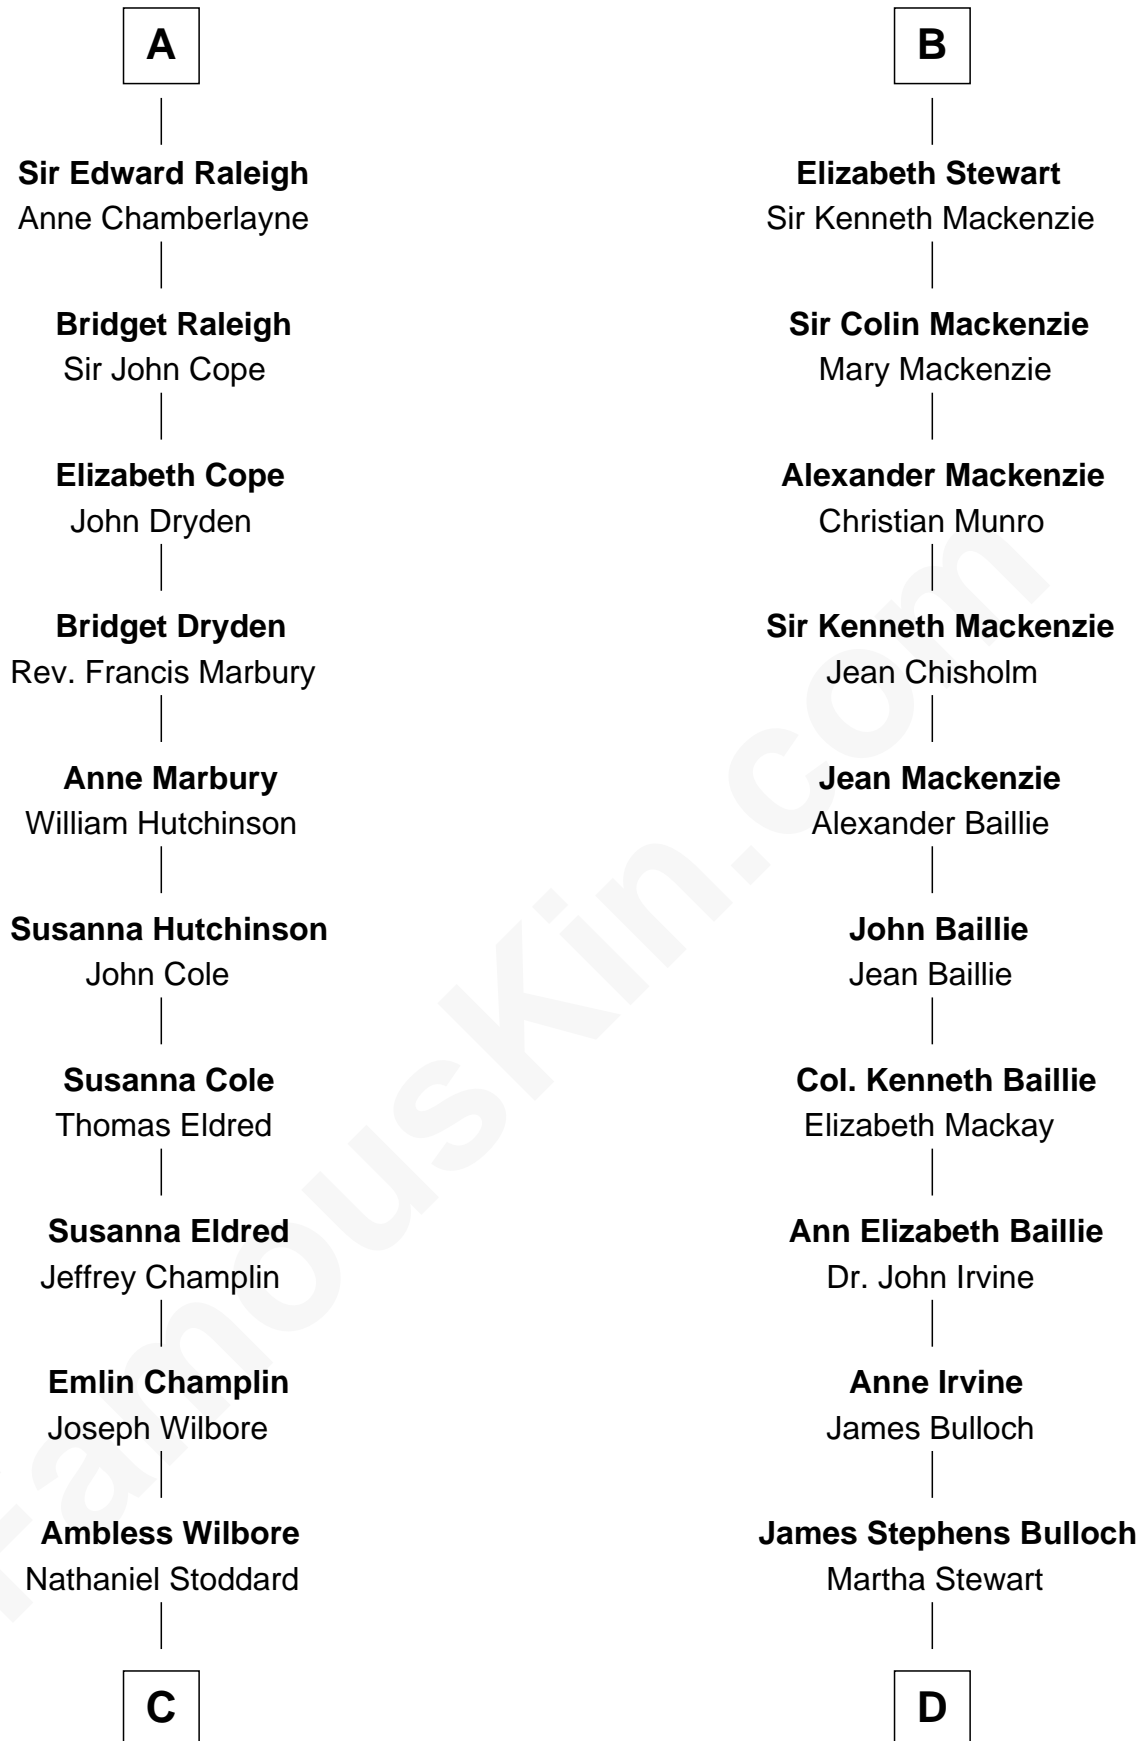

FamousKin.com
Relationship Chart of
Shanghai Pierce
Texas Cattleman

18th cousin 1 time removed of
Theodore Roosevelt
26th U.S. President

C

Susanna Stoddard

Isaac Pearce

Jonathan D. Pearce

Hanna Phillips Head

Shanghai Pierce

Texas Cattleman

D

Martha Bulloch

Theodore Roosevelt

Theodore Roosevelt

26th U.S. President

FamousKin.com