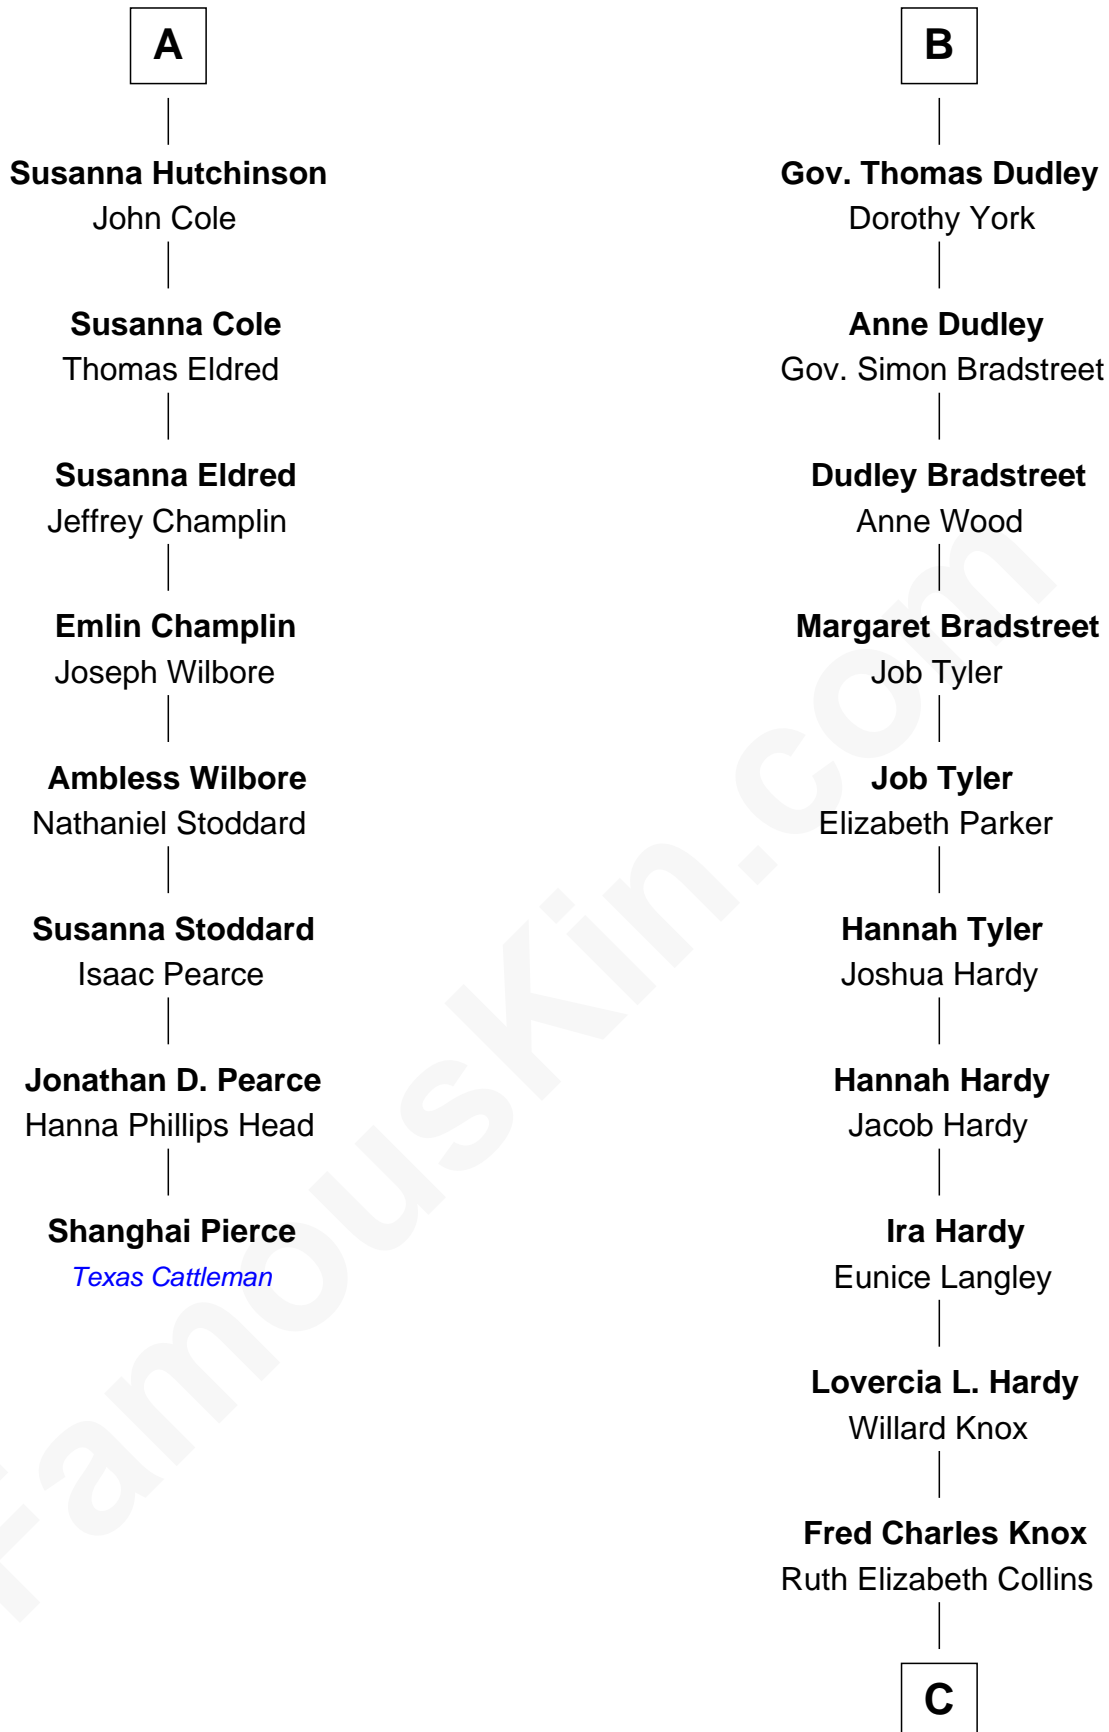

FamousKin.com
Relationship Chart of
Shanghai Pierce
Texas Cattleman

14th cousin 5 times removed of

James Taylor
Singer-Songwriter

Sir Walter Blount
 Sancha de Ayala

Sir Thomas Blount
 Margaret de Gresley

Constance Blount
 Sir John Sutton

Sir Thomas Blount
 Agnes Hawley

Sir John Sutton
 Elizabeth Berkeley

Anne Blount
 William Marbury

Sir Edmund Sutton
 Joyce Tiptoft

Robert Marbury
 Katherine Williamson

Sir Edward Sutton
 Cecily Willoughby

William Marbury
 Agnes Lenton

C

Ella Angelique Knox
Henry Herman Woodard

Gertrude Arline Woodard
Dr. Isaac Montrose Taylor

James Taylor
Singer-Songwriter

FamousKin.com