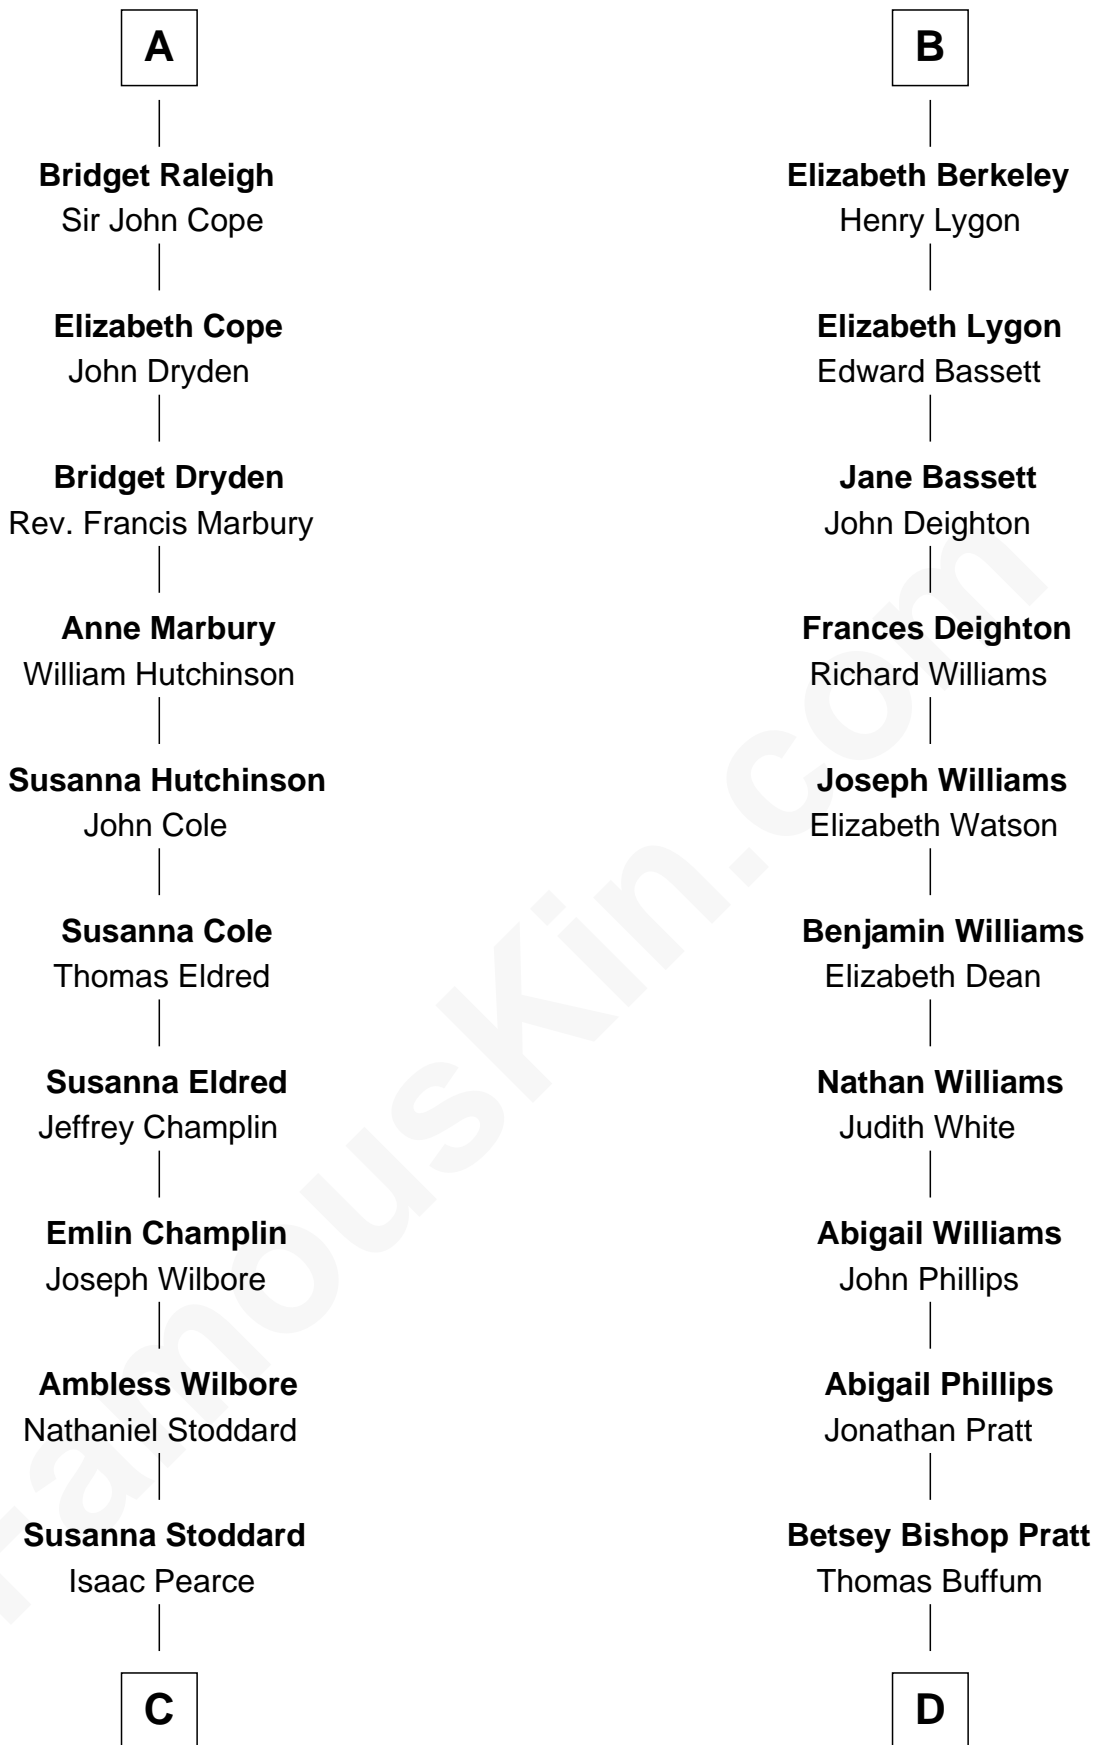

FamousKin.com

Relationship Chart of

Shanghai Pierce

Texas Cattleman

18th cousin 3 times removed of

James Taylor
Singer-Songwriter

Edmund Fitzalan
Alice de Warenne

C

Jonathan D. Pearce
Hanna Phillips Head

Shanghai Pierce
Texas Cattleman

D

Eliza Ann Buffum
Granville Hall Leonard

Emily Roxanna Leonard
Stanford Lyman Haynes

Theodosia Haynes
Alexander Taylor

Dr. Isaac Montrose Taylor
Gertrude Arline Woodard

James Taylor
Singer-Songwriter

FamousKin.com