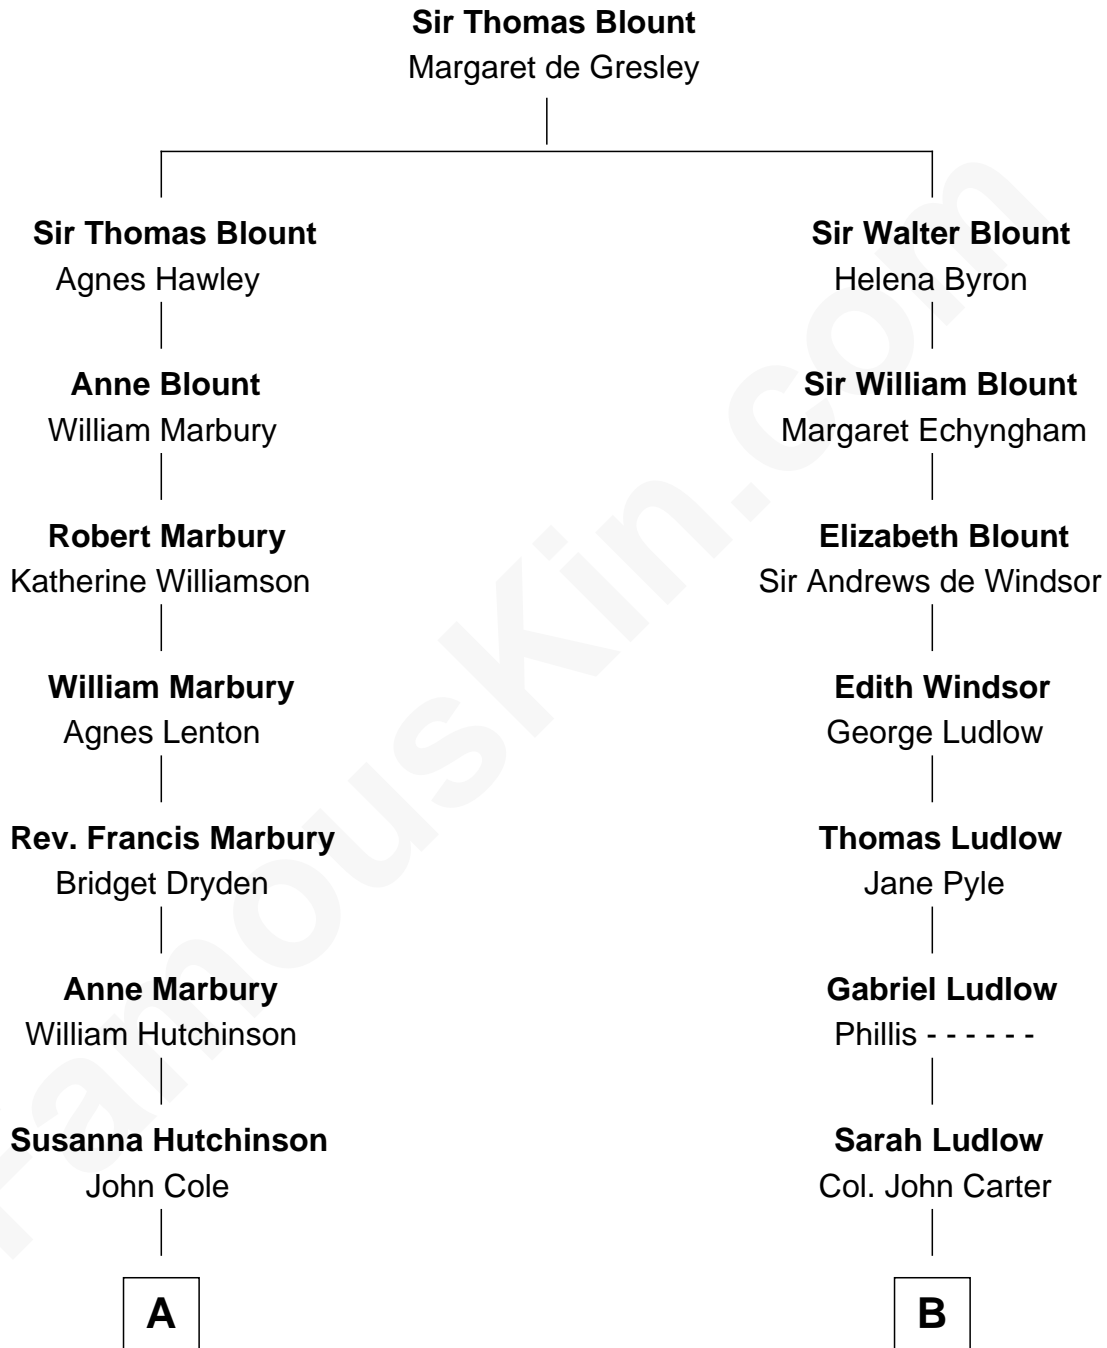

FamousKin.com
Relationship Chart of
Shanghai Pierce
Texas Cattleman

9th cousin 4 times removed of

Carter Braxton
Signer of the Declaration of Independence

A

Susanna Cole
Thomas Eldred

Susanna Eldred
Jeffrey Champlin

Emlin Champlin
Joseph Wilbore

Ambless Wilbore
Nathaniel Stoddard

Susanna Stoddard
Isaac Pearce

Jonathan D. Pearce
Hanna Phillips Head

Shanghai Pierce
Texas Cattleman

B

Col. Robert Carter
Elizabeth Landon

Mary Carter
George Braxton

Carter Braxton

Signer of Declaration of Independence